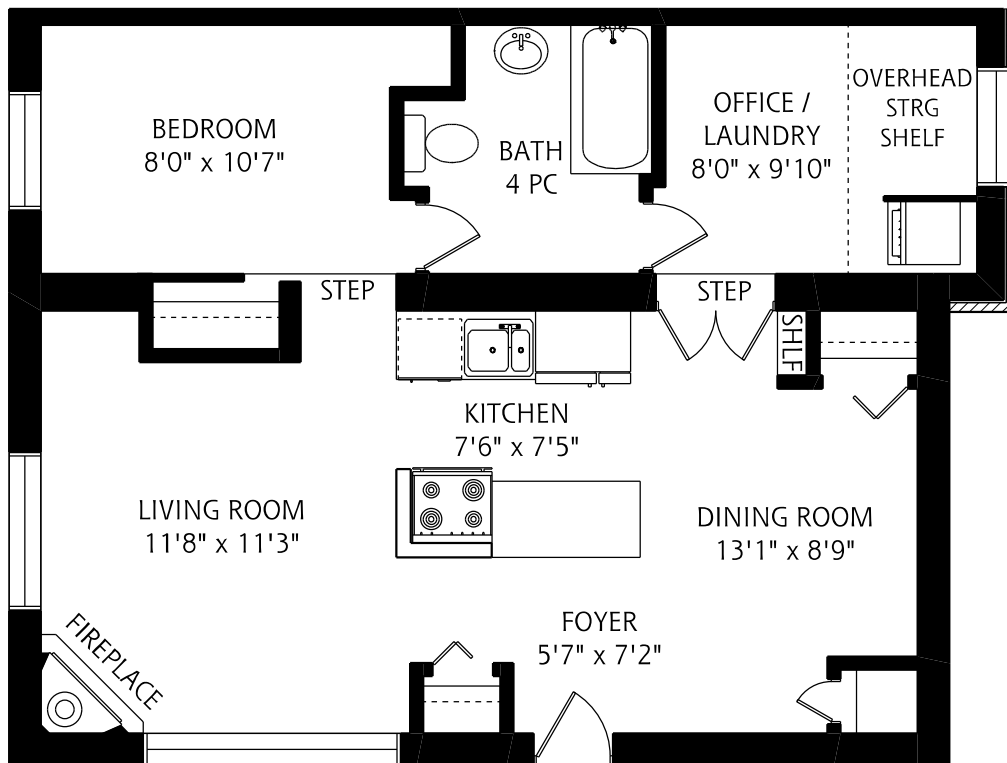

243 MACDONELL AVE, 6

730 SQUARE FEET

ALL MEASUREMENTS SHOULD BE CONSIDERED APPROXIMATE
REAL FLOOR PLANS INC.