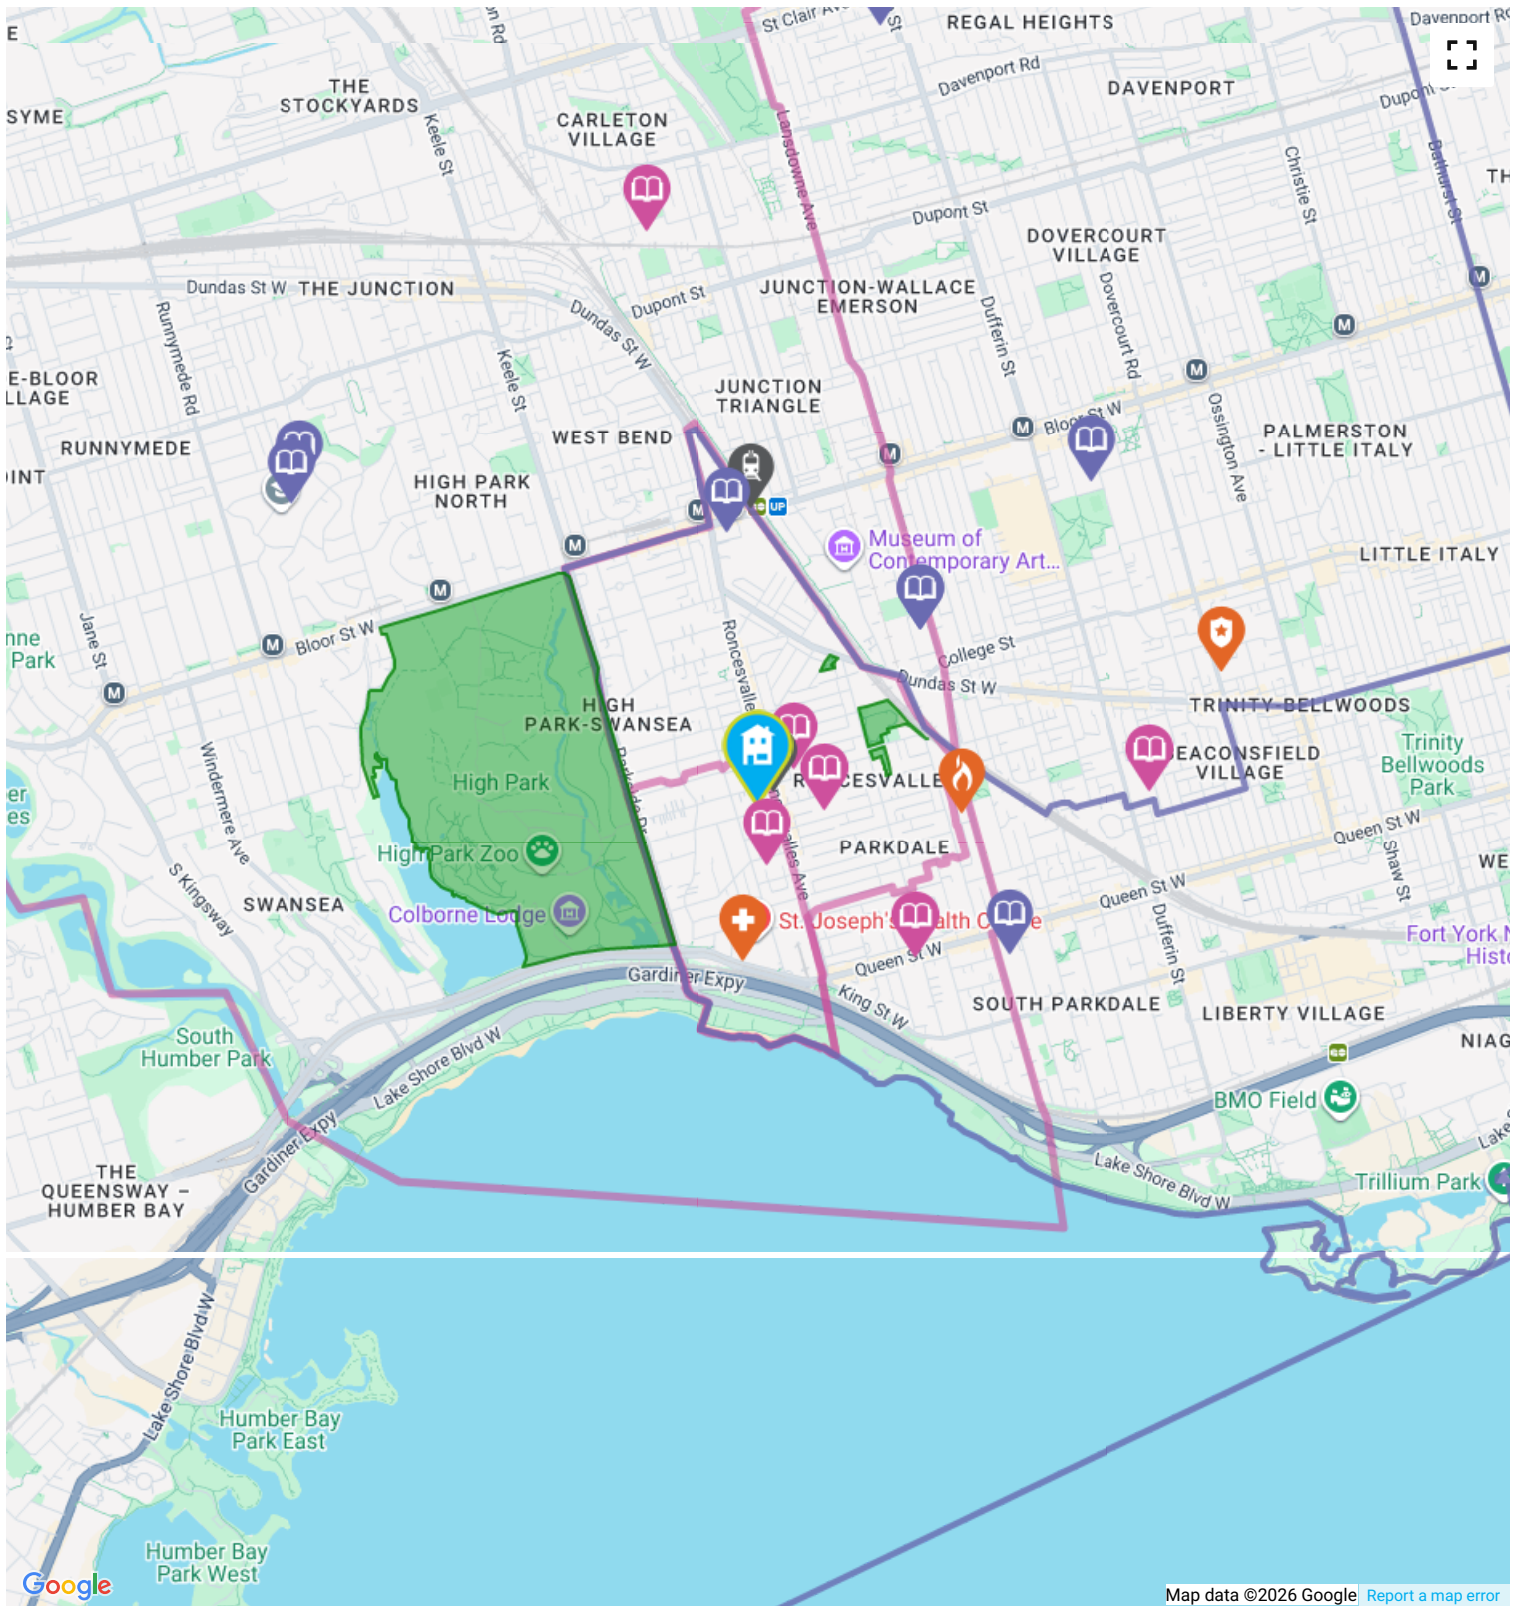

## The nearest police facility is 14 Division

2.08 KM away

**Address**

350 Dovercourt Rd, Toronto, ON, M6J 3E3,  
Canada

---

<http://www.torontopolice.on.ca...>

Map data ©2026 Google [Report a map error](#)