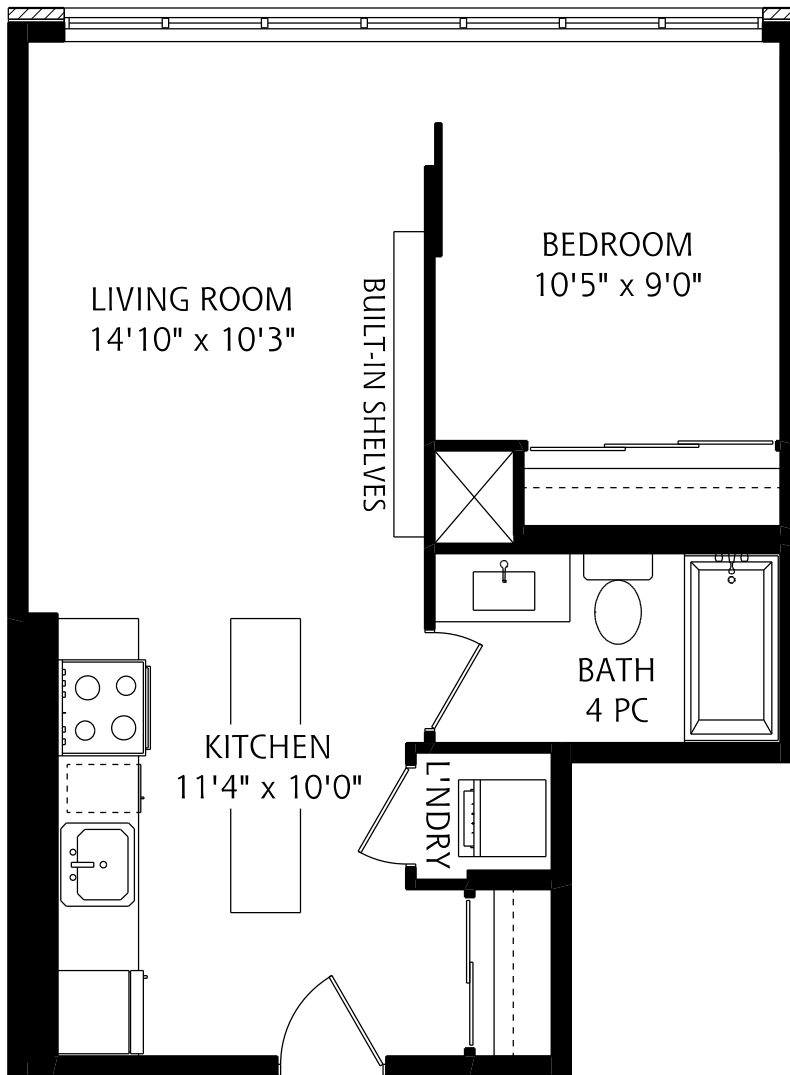

# 90 TRINITY ST #206

518 SQUARE FEET

ALL MEASUREMENTS SHOULD BE CONSIDERED APPROXIMATE  
REAL FLOOR PLANS INC.