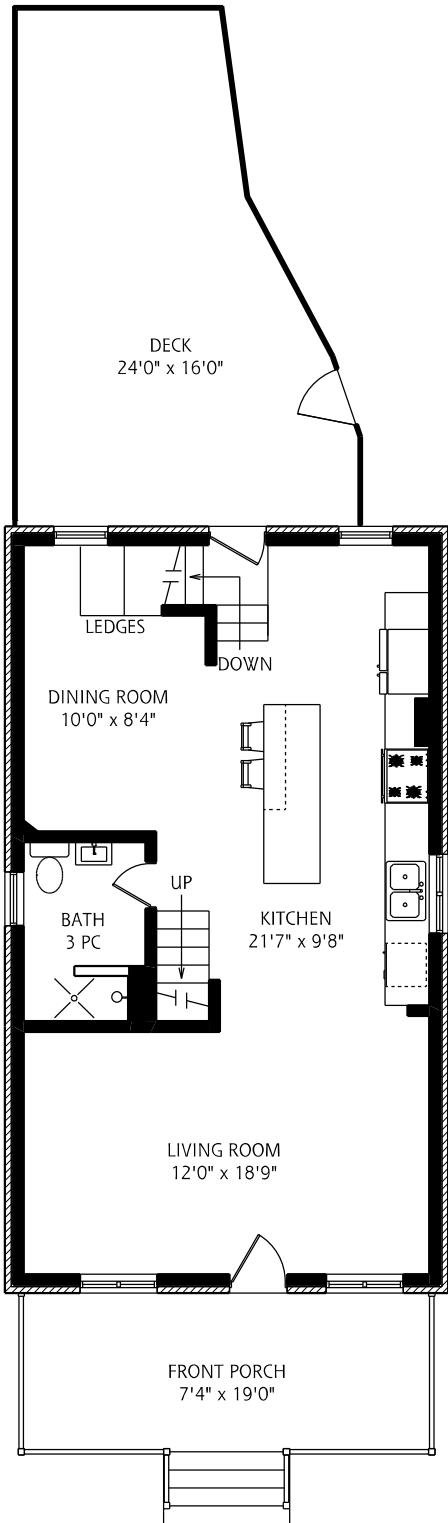

# 66 NINTH STREET

MAIN FLOOR  
730 SQUARE FEET

SECOND FLOOR  
400 SQUARE FEET

LOWER LEVEL  
730 SQUARE FEET

5 FOOT SCALE

ALL MEASUREMENTS SHOULD BE CONSIDERED APPROXIMATE  
REAL FLOOR PLANS INC.