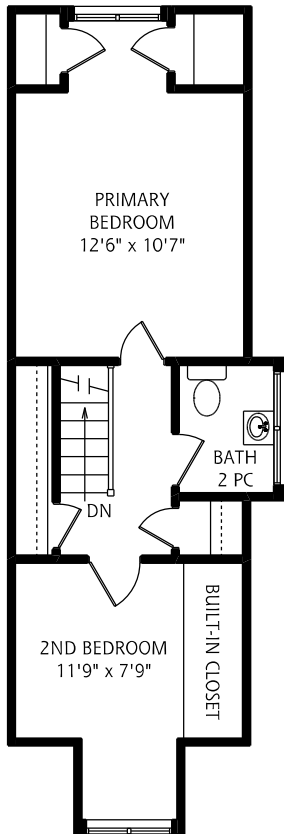

# 66 NINTH STREET

MAIN FLOOR  
730 SQUARE FEET

SECOND FLOOR  
400 SQUARE FEET

LOWER LEVEL  
730 SQUARE FEET

5 FOOT SCALE

ALL MEASUREMENTS SHOULD BE CONSIDERED APPROXIMATE  
REAL FLOOR PLANS INC.