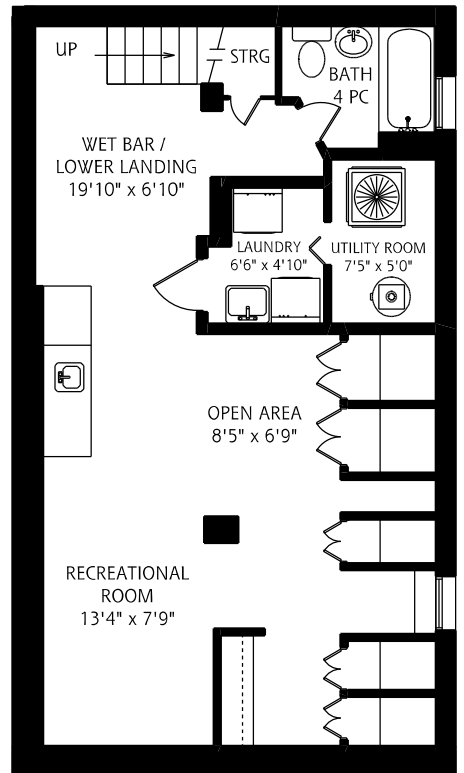

# 66 NINTH STREET

MAIN FLOOR  
730 SQUARE FEET

SECOND FLOOR  
400 SQUARE FEET

LOWER LEVEL  
730 SQUARE FEET

5 FOOT SCALE

ALL MEASUREMENTS SHOULD BE CONSIDERED APPROXIMATE  
REAL FLOOR PLANS INC.