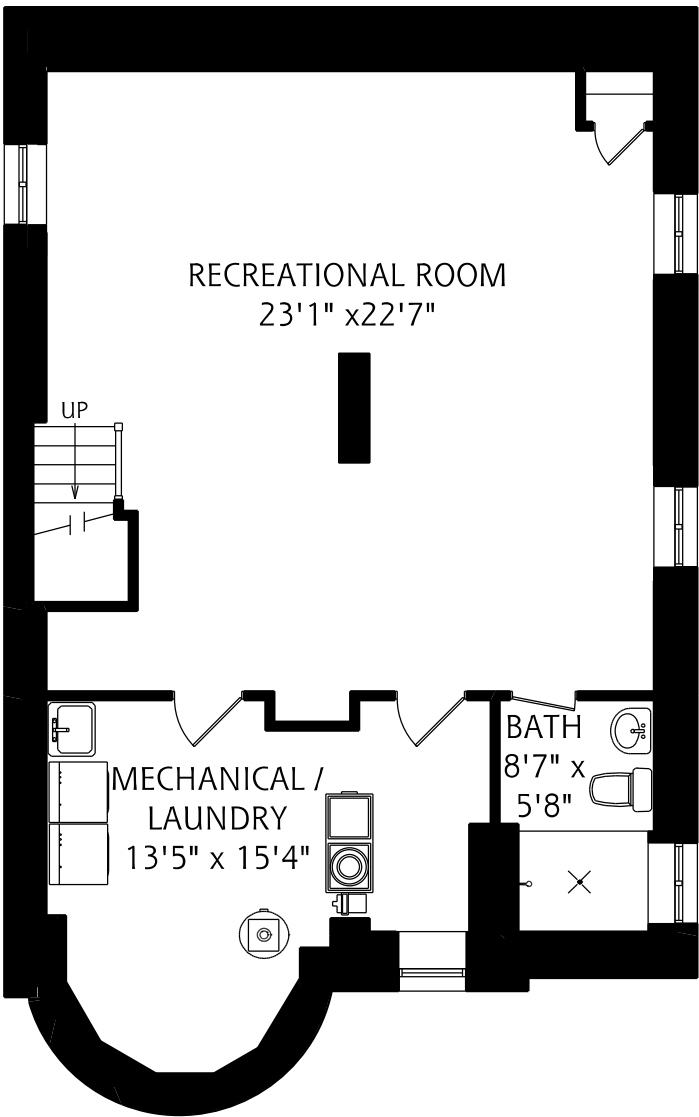

# 220 WRIGHT AVENUE

LOWER LEVEL  
990 SQUARE FEET

MAIN FLOOR  
1100 SQUARE FEET

ALL MEASUREMENTS SHOULD BE CONSIDERED APPROXIMATE