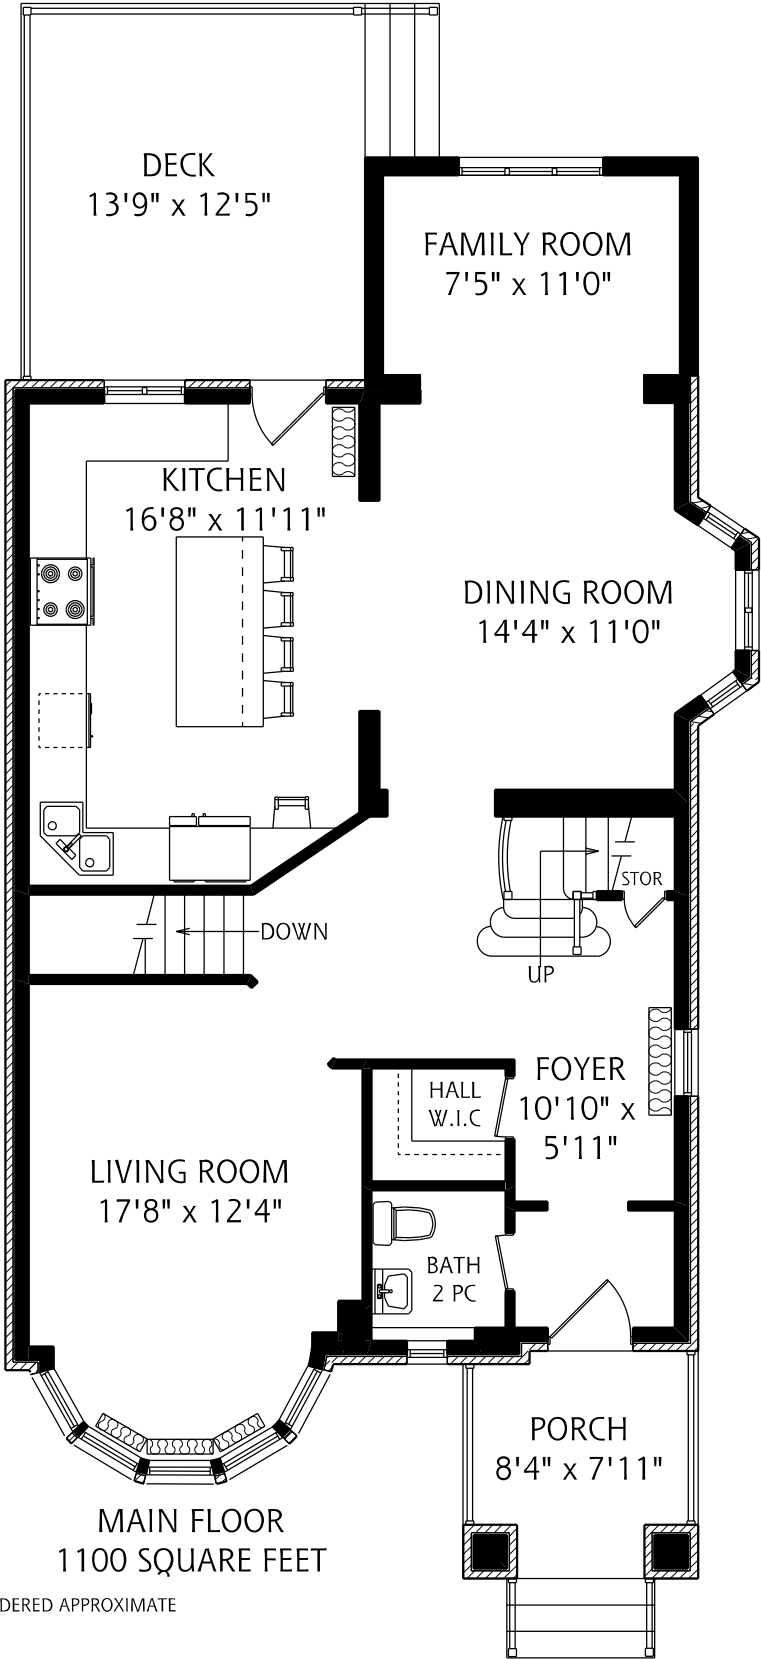

# 220 WRIGHT AVENUE

LOWER LEVEL  
990 SQUARE FEET

MAIN FLOOR  
1100 SQUARE FEET

ALL MEASUREMENTS SHOULD BE CONSIDERED APPROXIMATE