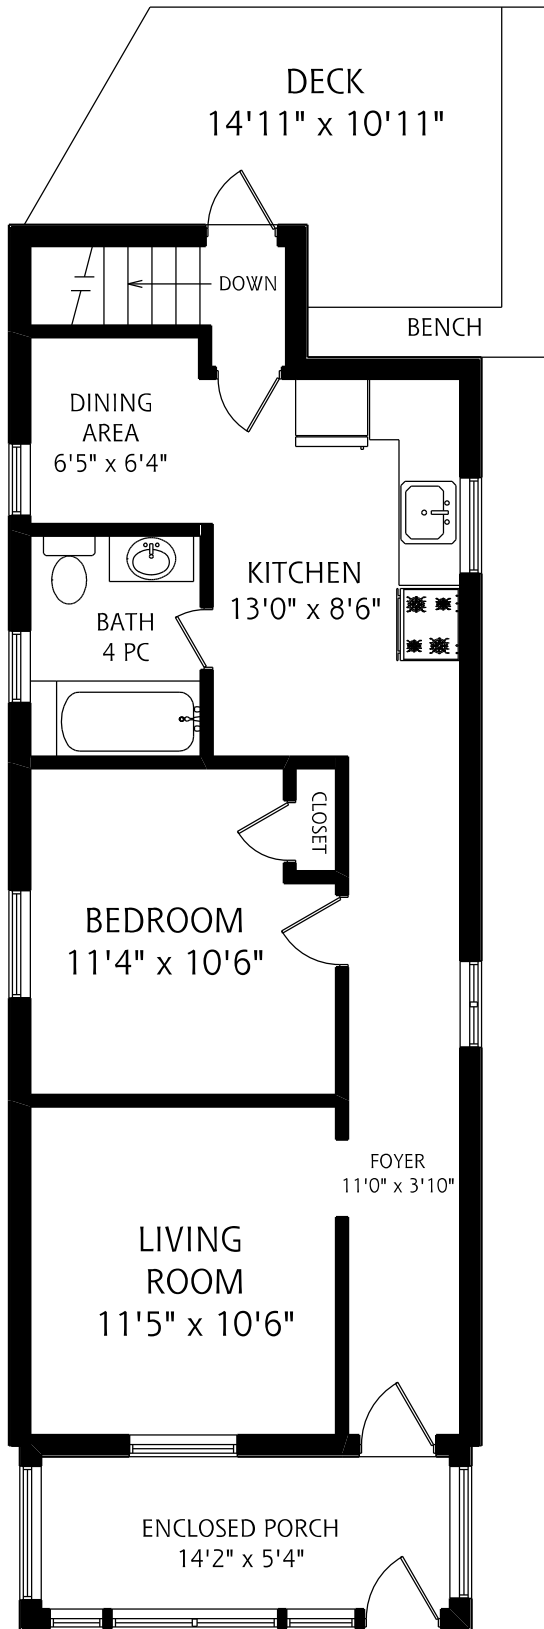

59 ROCKCLIFFE BOULEVARD

MAIN FLOOR
675 SQUARE FEET

LOWER LEVEL
675 SQUARE FEET

ALL MEASUREMENTS SHOULD BE CONSIDERED APPROXIMATE