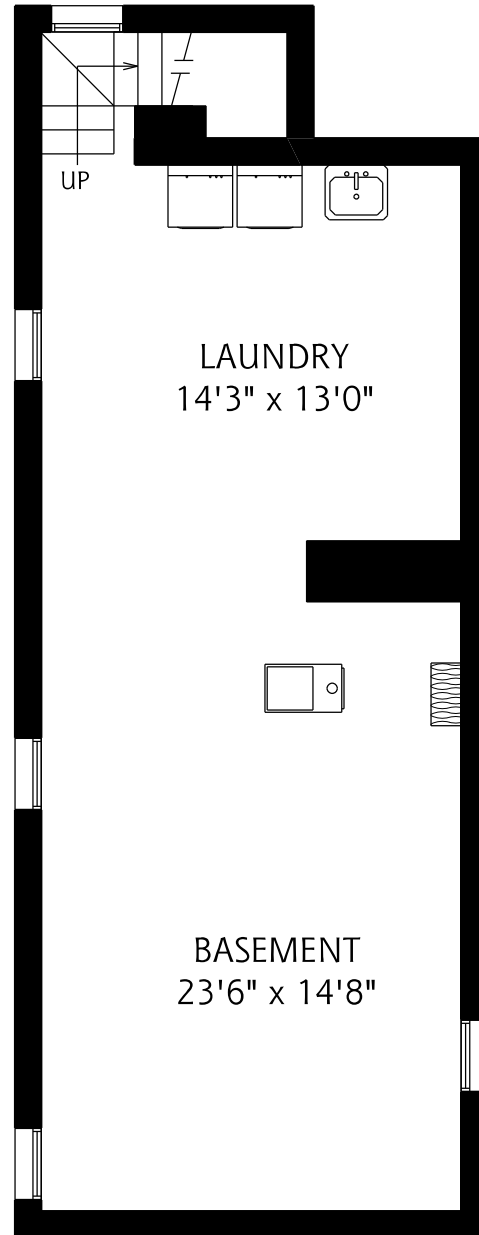

59 ROCKCLIFFE BOULEVARD

MAIN FLOOR
675 SQUARE FEET

LOWER LEVEL
675 SQUARE FEET

ALL MEASUREMENTS SHOULD BE CONSIDERED APPROXIMATE