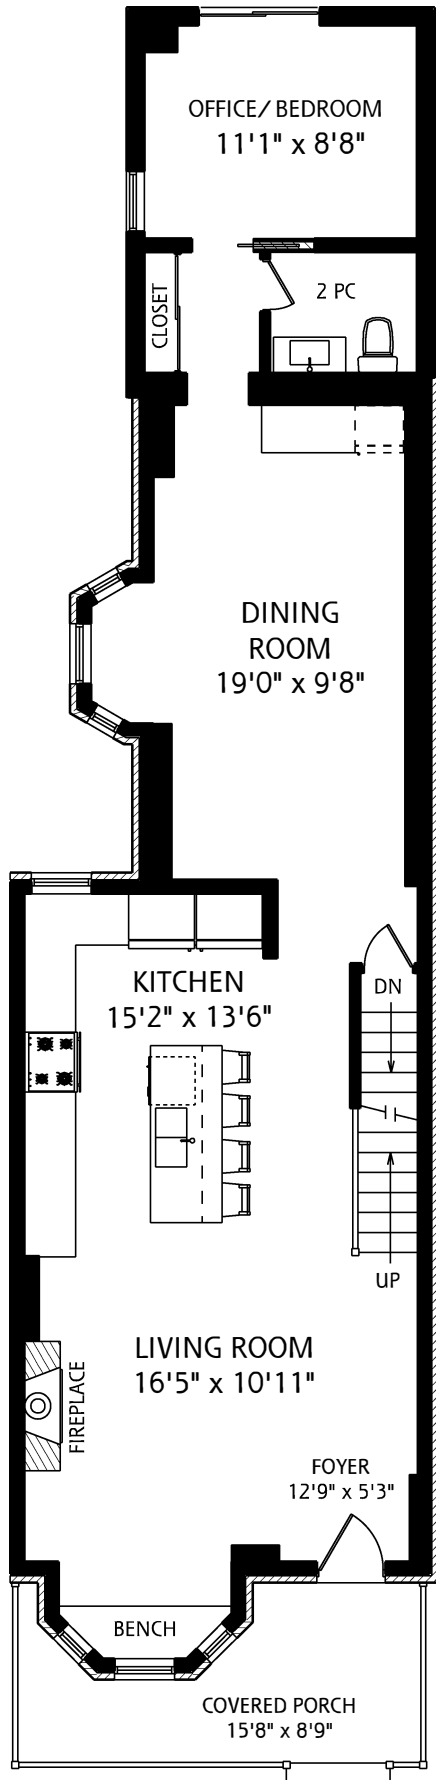

48 LANSDOWNE AVENUE

LOWER LEVEL
820 SQUARE FEET

MAIN FLOOR
1,040 SQUARE FEET

SECOND FLOOR
1,010 SQUARE FEET

ALL MEASUREMENTS SHOULD BE CONSIDERED APPROXIMATE