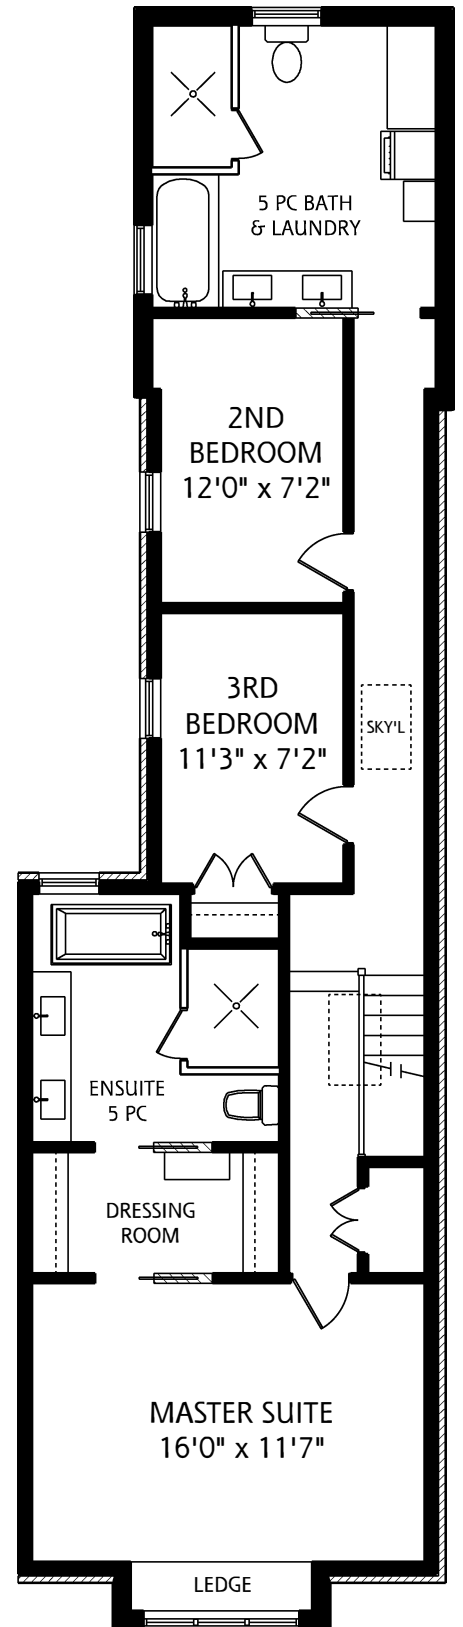

48 LANSDOWNE AVENUE

LOWER LEVEL
820 SQUARE FEET

MAIN FLOOR
1,040 SQUARE FEET

SECOND FLOOR
1,010 SQUARE FEET

ALL MEASUREMENTS SHOULD BE CONSIDERED APPROXIMATE