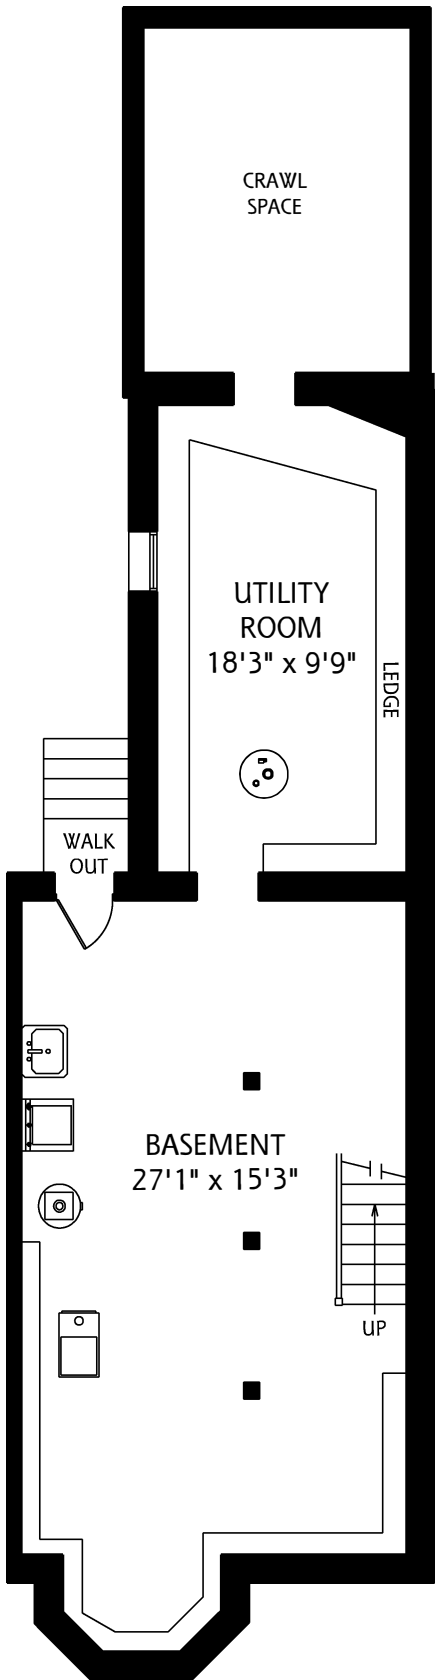

48 LANSDOWNE AVENUE

LOWER LEVEL
820 SQUARE FEET

MAIN FLOOR
1,040 SQUARE FEET

SECOND FLOOR
1,010 SQUARE FEET

ALL MEASUREMENTS SHOULD BE CONSIDERED APPROXIMATE