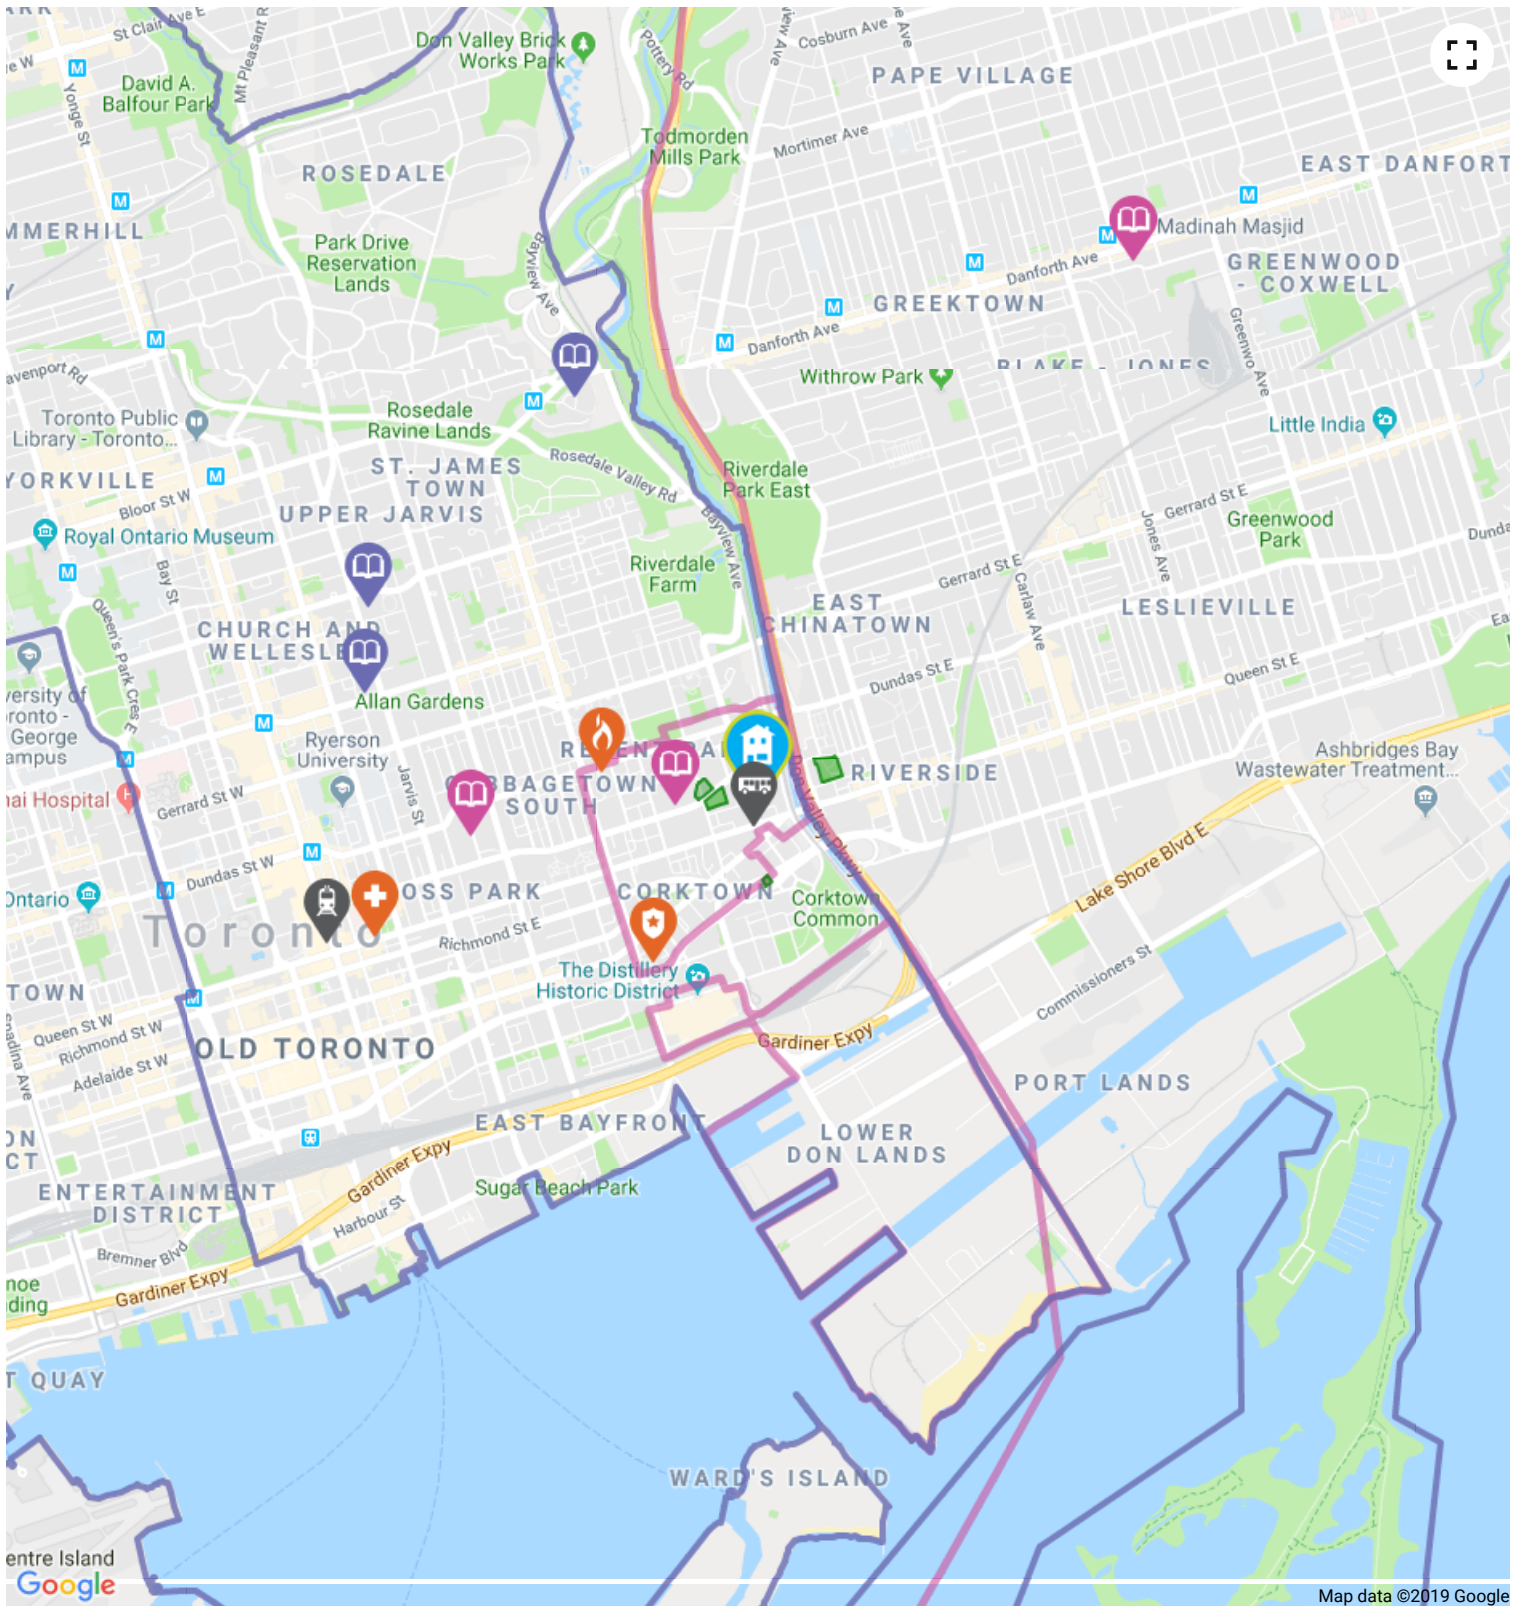

Address 325 Parliament St, Toronto, ON, M5A 2Z3

Shell  about a 9 minute walk - 0.7 KM away

Address 548 Richmond St E, Toronto, ON, M5A 1R5

Tim Hortons  about a 3 minute walk - 0.2 KM away

Address 589 King St East, Toronto, ON, M5V 1M1

 **YMCA**  about a 8 minute walk - 0.6 KM away

Address 461 Cherry St, Toronto, ON, M5A 0H7

Map data ©2019 Google

-  Elementary Schools
-  Middle Schools
-  High Schools
-  Transit
-  Safety
-  Elementary Attendance Zone
-  Middle Attendance Zone
-  High Attendance Zone
-  Parks
-  Convenience