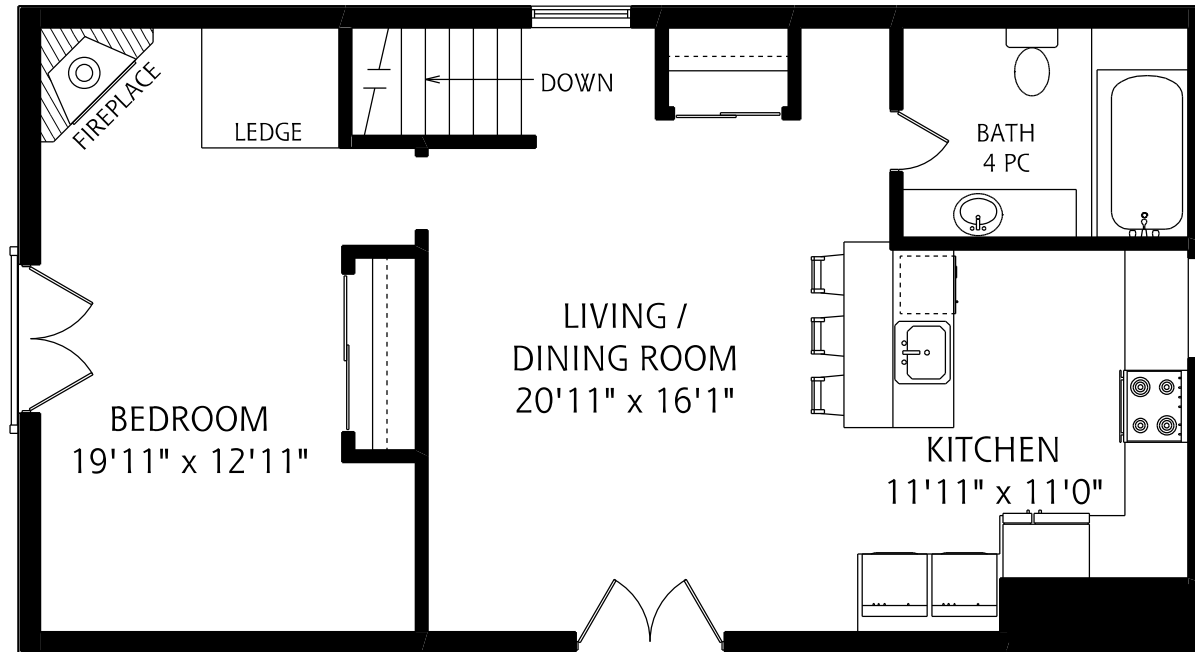

# 62 INDIAN GROVE

COACH HOUSE  
935 SQUARE FEET

ALL MEASUREMENTS SHOULD BE CONSIDERED APPROXIMATE