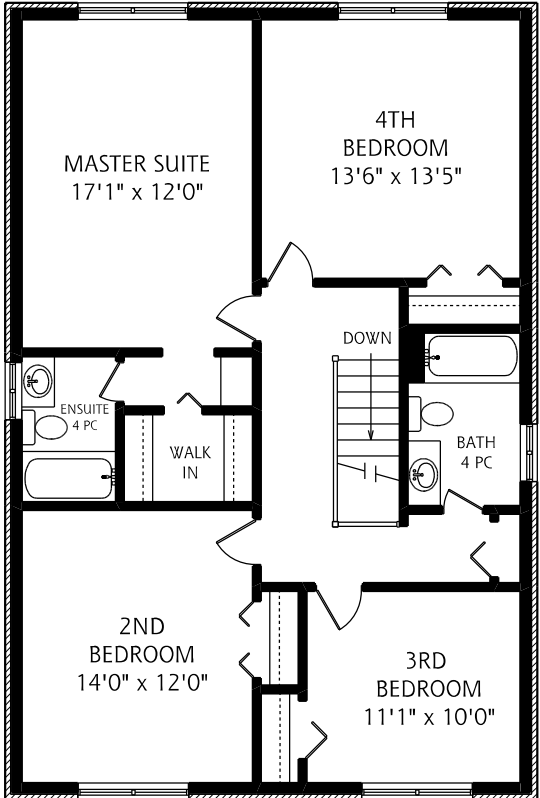

SECOND FLOOR
1,155 SQUARE FEET