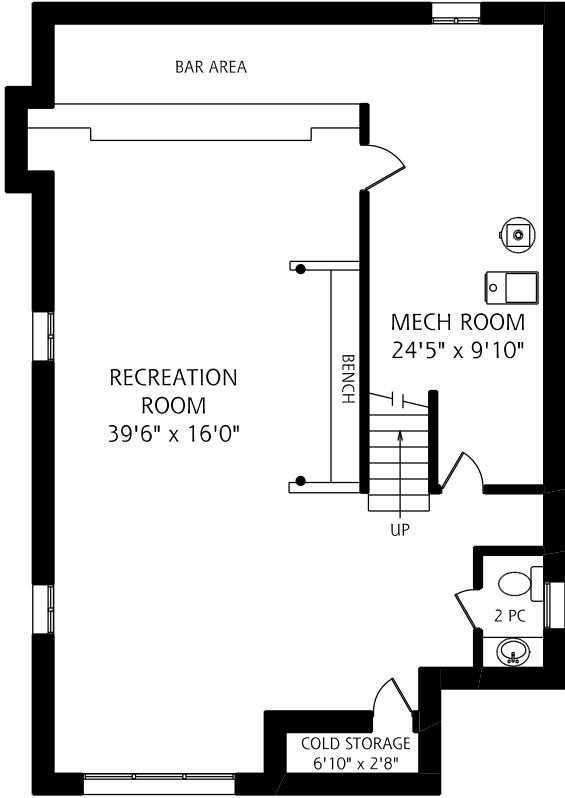

2631 BENEDET DRIVE

LOWER LEVEL
1,090 SQUARE FEET