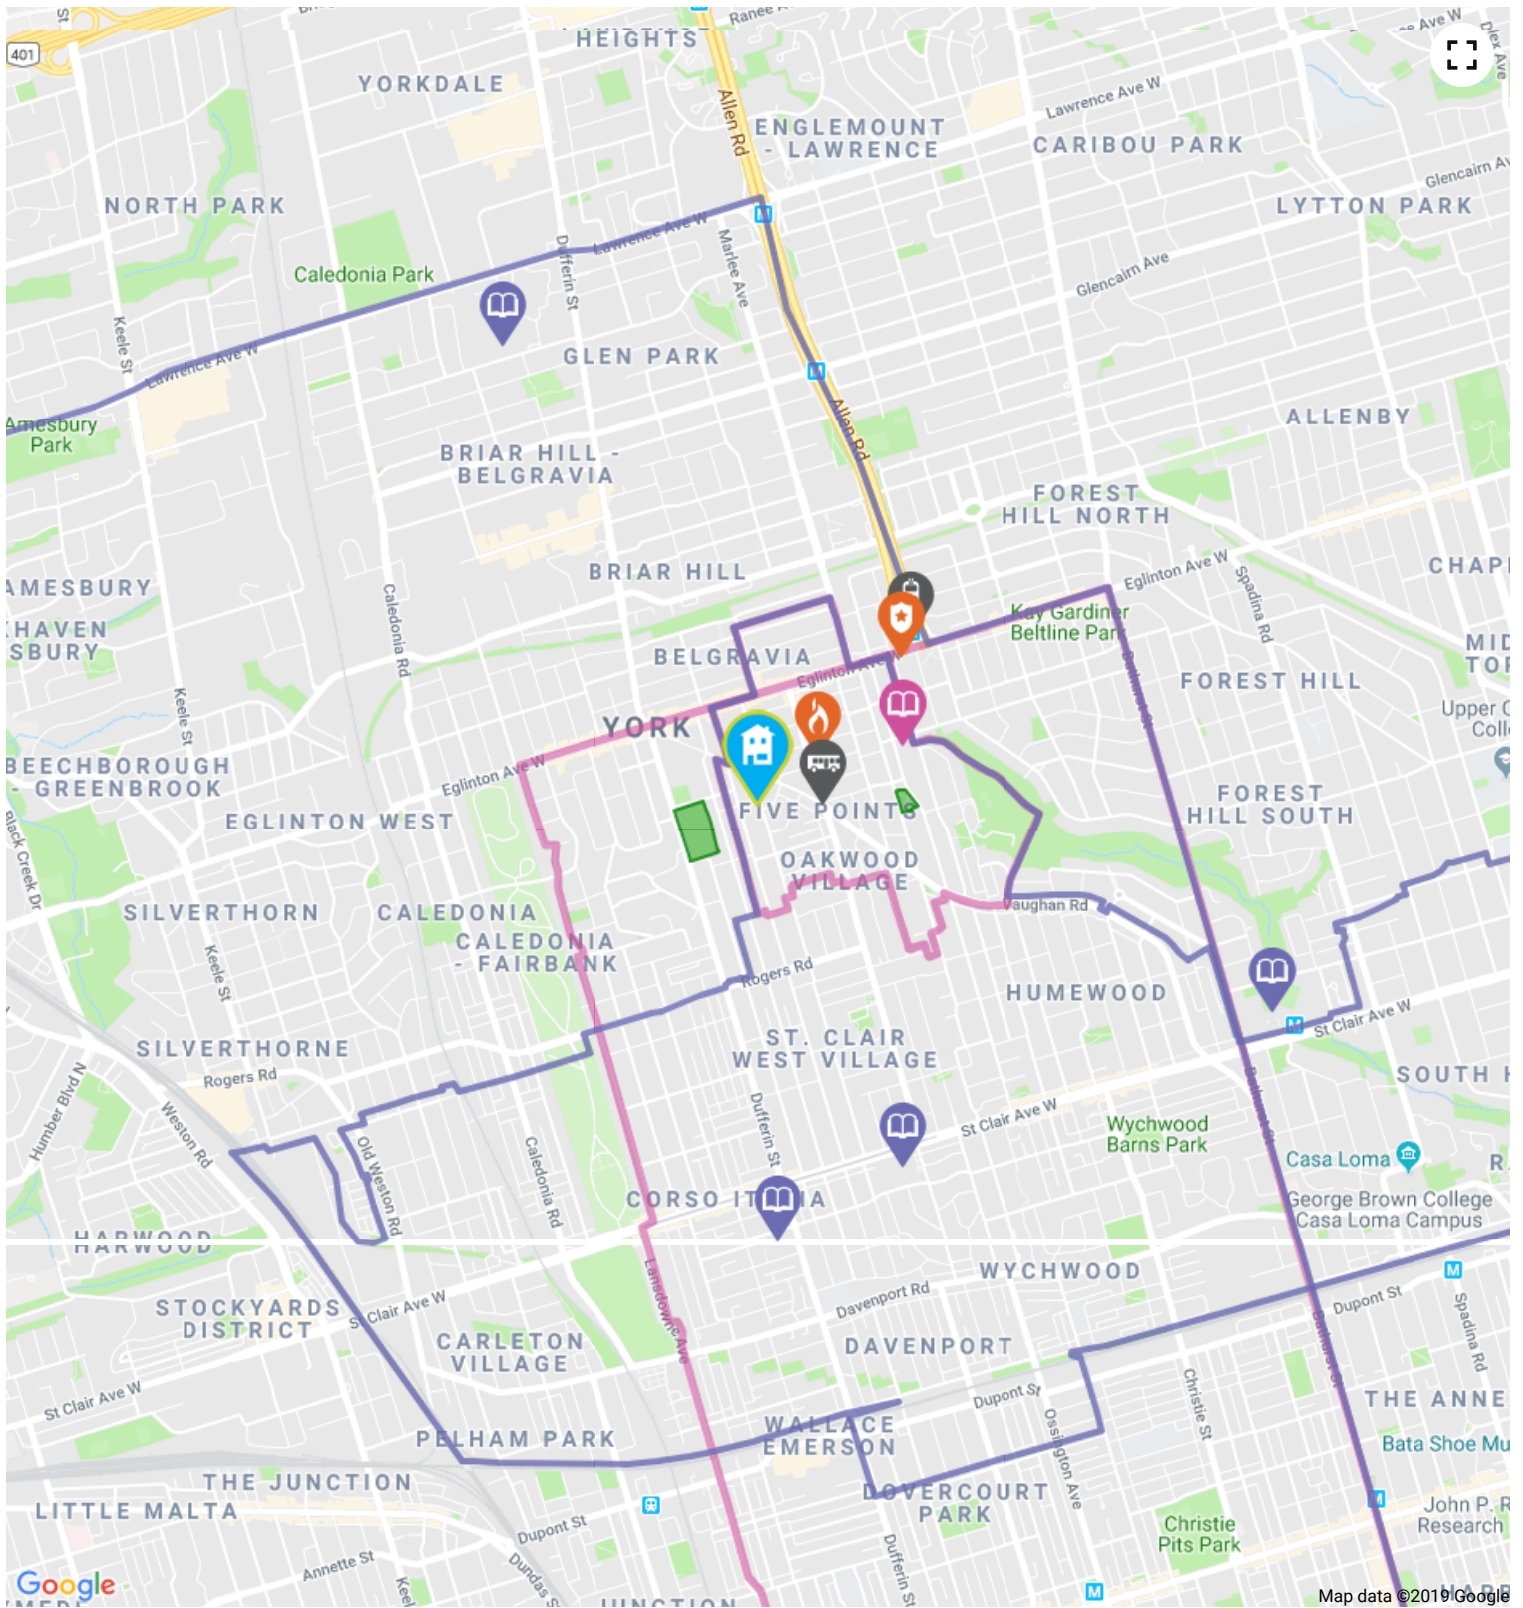

### The nearest street-level transit stop is Oakwood Ave. At Vaughan

Rd.  about a 4 minute walk - 0.28 KM away

## CONVENIENCE

Being close to things you need every day makes life so much easier. See the conveniently located retailers near you below:

**Ultramar**  about a 3 minute walk - 0.2 KM away

**Address** 637 Vaughan Rd, Toronto, ON, M6E 2Y4

**Tim Hortons**  about a 7 minute walk - 0.5 KM away

**Address** 1801 Eglinton Ave, Toronto, ON, M6E 2H8

- |  |  |  |  |   |
|--|--|--|--|---|
|  Elementary Schools         |  Middle Schools         |  High Schools         |  Transit |  Safety      |
|  Elementary Attendance Zone |  Middle Attendance Zone |  High Attendance Zone |  Parks   |  Convenience |