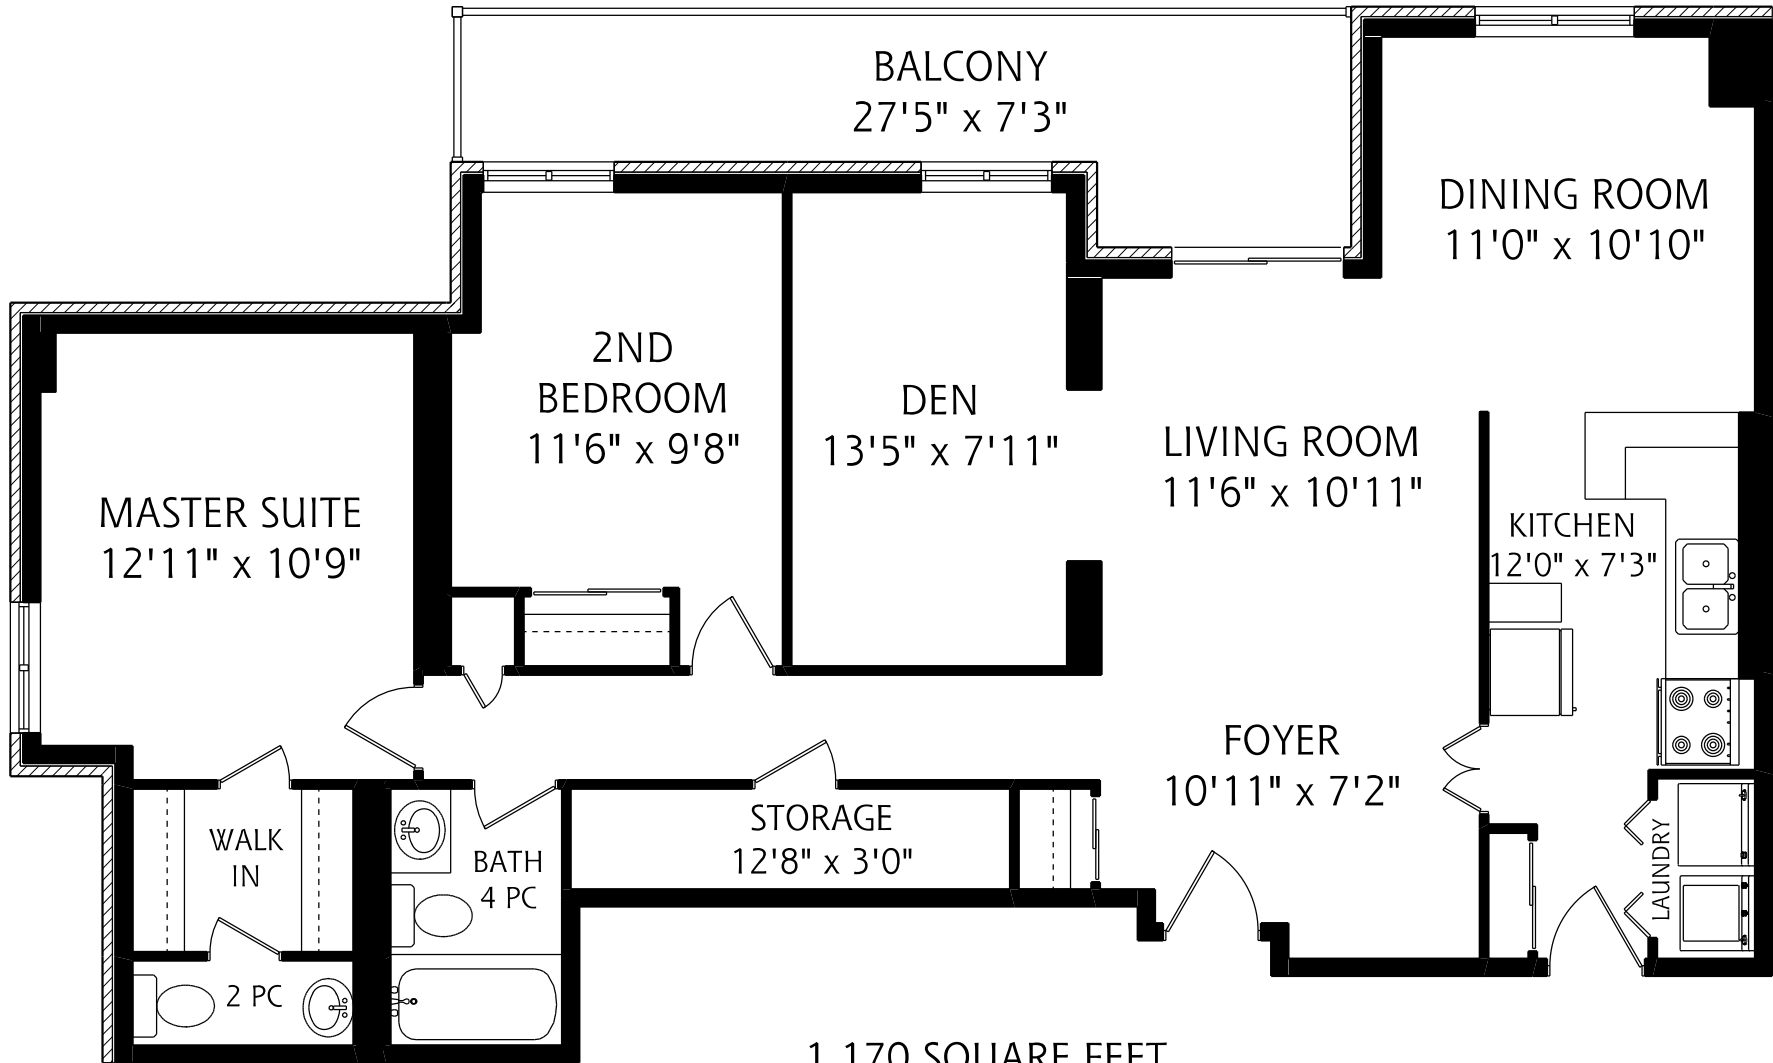

90 LING ROAD SUITE #204

1,170 SQUARE FEET

ALL MEASUREMENTS SHOULD BE CONSIDERED APPROXIMATE