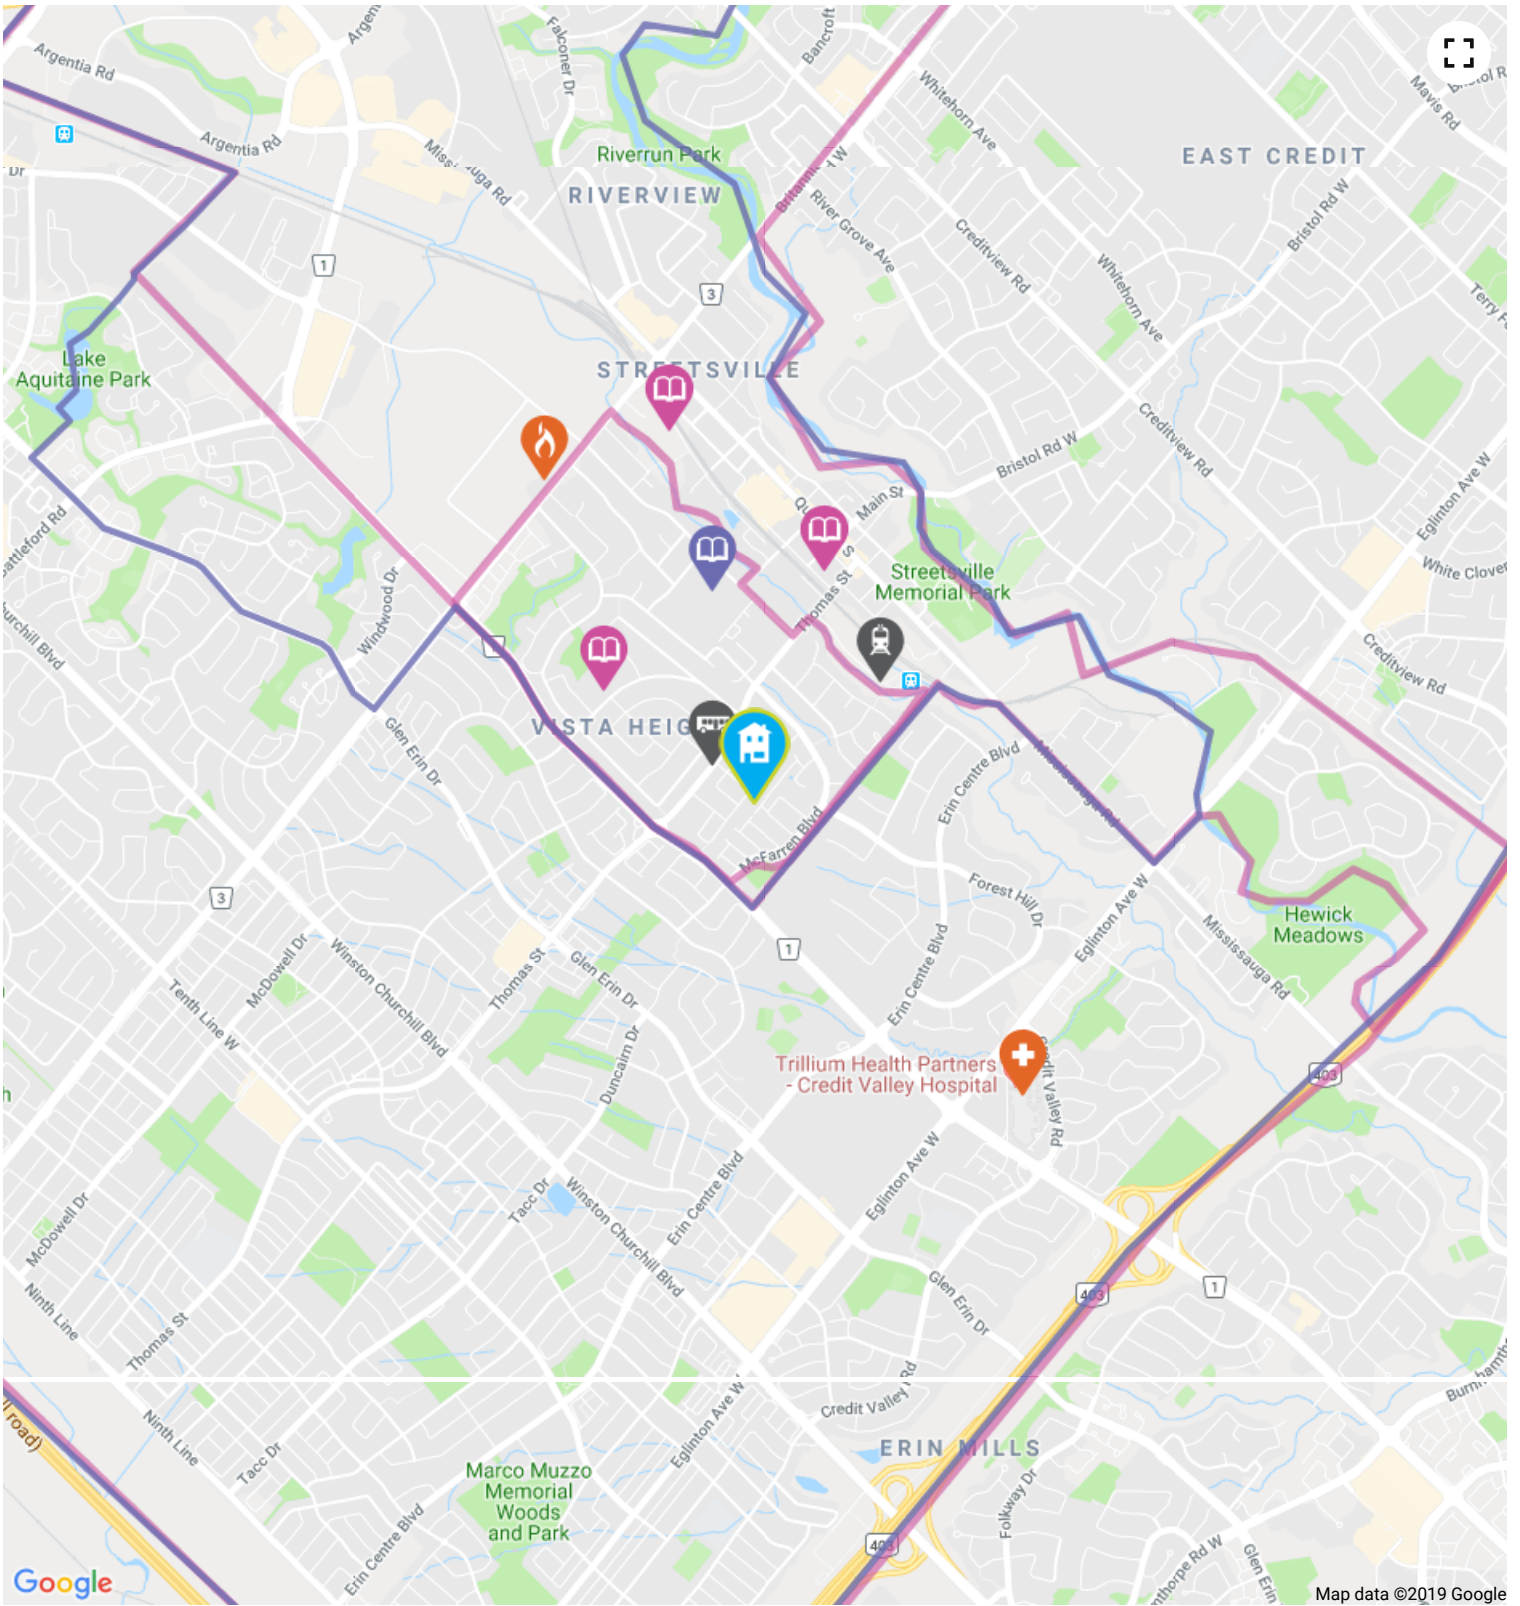

Elementary Schools	Middle Schools	High Schools	Transit	Safety
Elementary Attendance Zone	Middle Attendance Zone	High Attendance Zone	Parks	Convenience