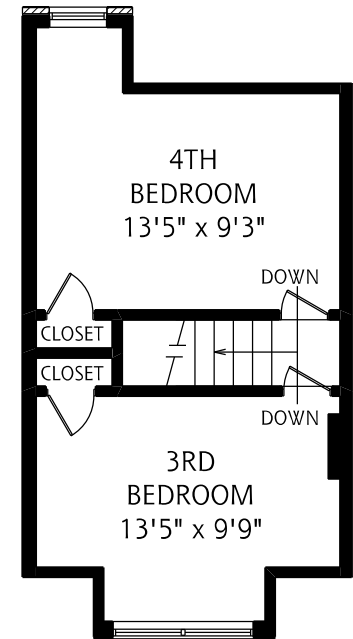

187 CAMPBELL AVENUE

LOWER LEVEL
590 SQUARE FEET

MAIN FLOOR
590 SQUARE FEET

SECOND FLOOR
595 SQUARE FEET

THIRD FLOOR
355 SQUARE FEET

ALL MEASUREMENTS SHOULD BE CONSIDERED APPROXIMATE