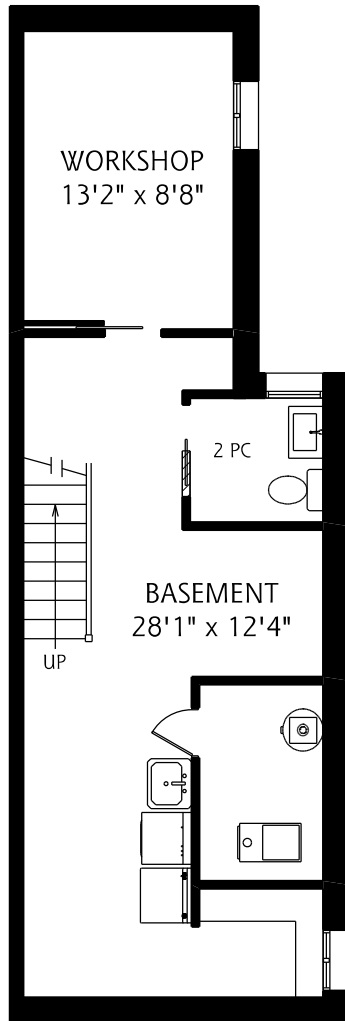

187 CAMPBELL AVENUE

LOWER LEVEL
590 SQUARE FEET

MAIN FLOOR
590 SQUARE FEET

SECOND FLOOR
595 SQUARE FEET

THIRD FLOOR
355 SQUARE FEET

ALL MEASUREMENTS SHOULD BE CONSIDERED APPROXIMATE