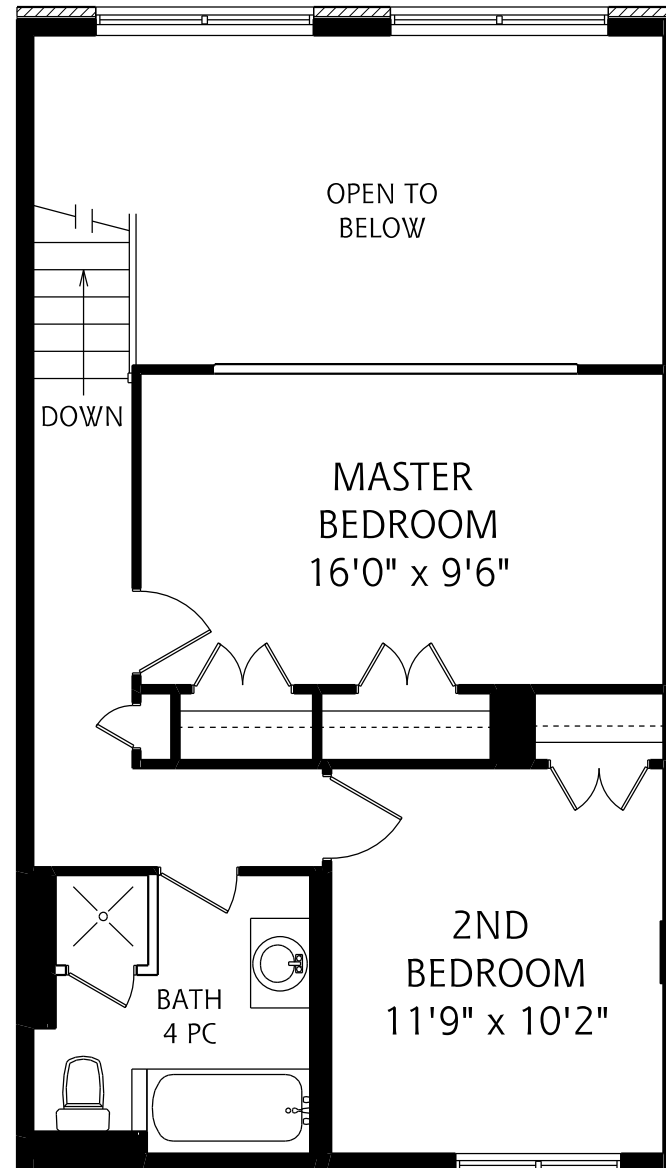

# 1100 LANSDOWNE AVENUE

## SUITE #A4

MAIN FLOOR  
625 SQUARE FEET

ALL MEASUREMENTS SHOULD BE CONSIDERED APPROXIMATE

SECOND FLOOR  
500 SQUARE FEET