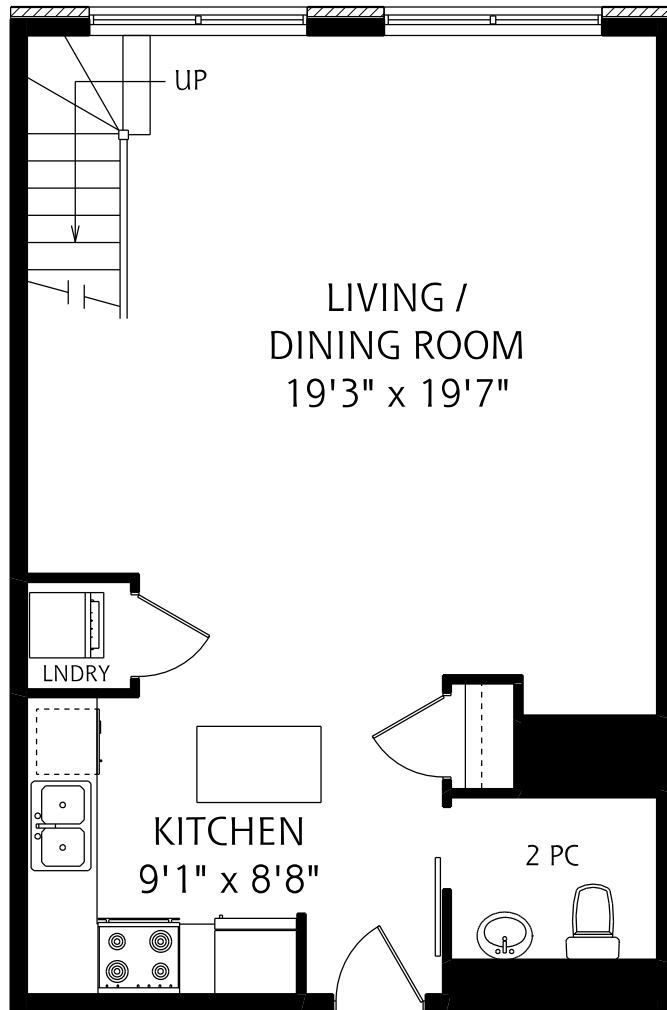

## SUITE #A4

MAIN FLOOR  
625 SQUARE FEET

ALL MEASUREMENTS SHOULD BE CONSIDERED APPROXIMATE

SECOND FLOOR  
500 SQUARE FEET