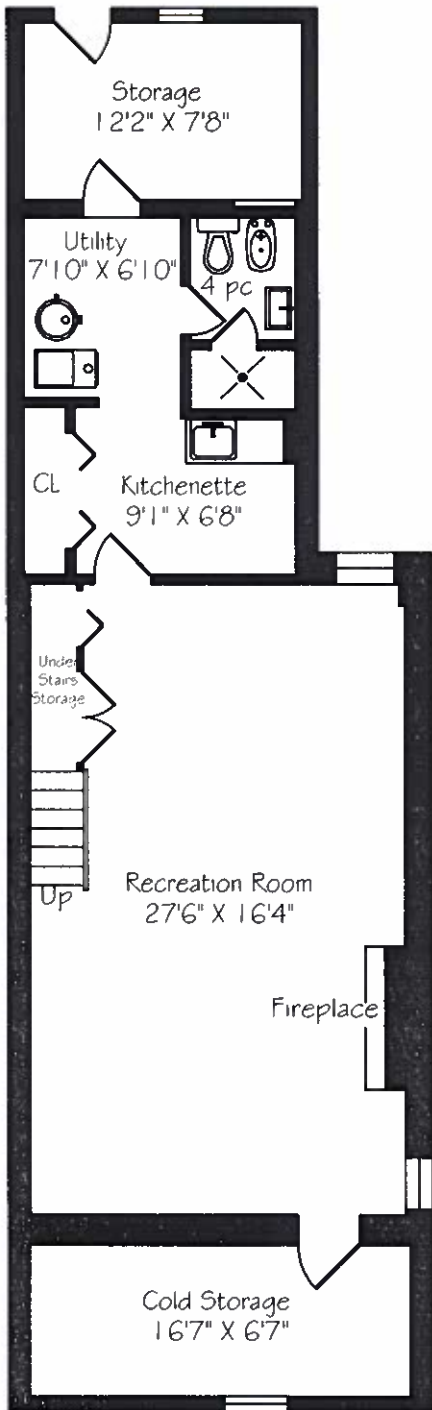

194 Roxton Road

Measurements and Calculations are approximate
To be used as guidelines only
www.measuredup.ca

Lower Level
864 Square Feet

Main Floor
864 Square Feet

Second Floor
864 Square Feet