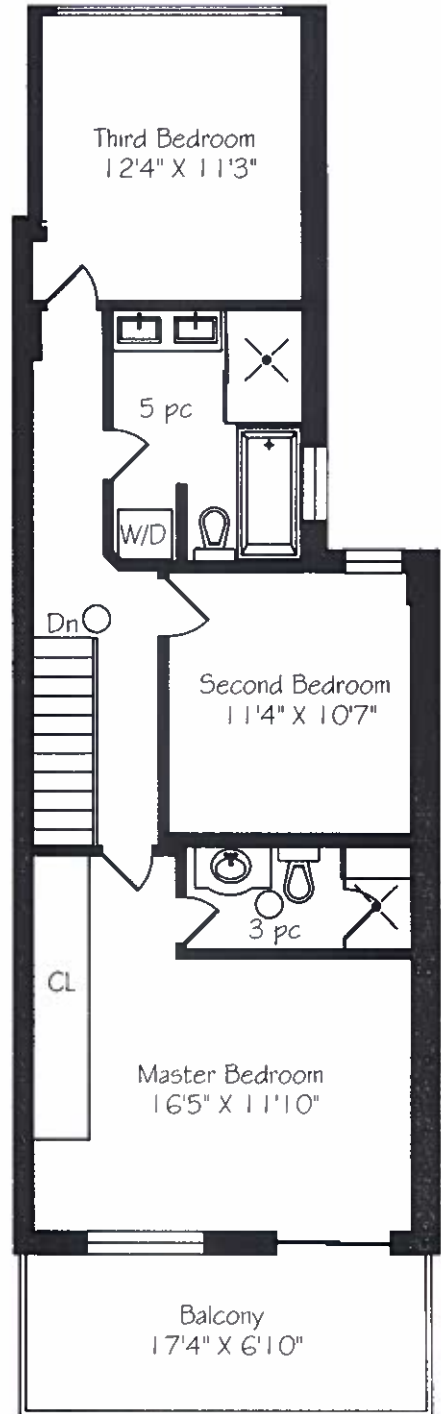

194 Roxton Road

Measurements and Calculations are approximate
To be used as guidelines only
www.measuredup.ca

Lower Level
864 Square Feet

Main Floor
864 Square Feet

Second Floor
864 Square Feet