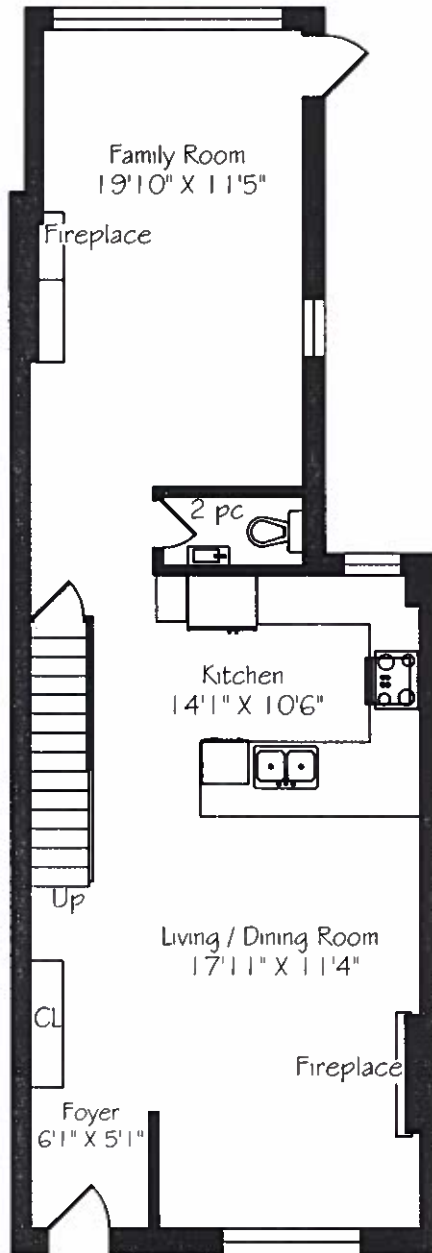

194 Roxton Road

Measurements and Calculations are approximate
To be used as guidelines only
www.measuredup.ca

Lower Level
864 Square Feet

Main Floor
864 Square Feet

Second Floor
864 Square Feet