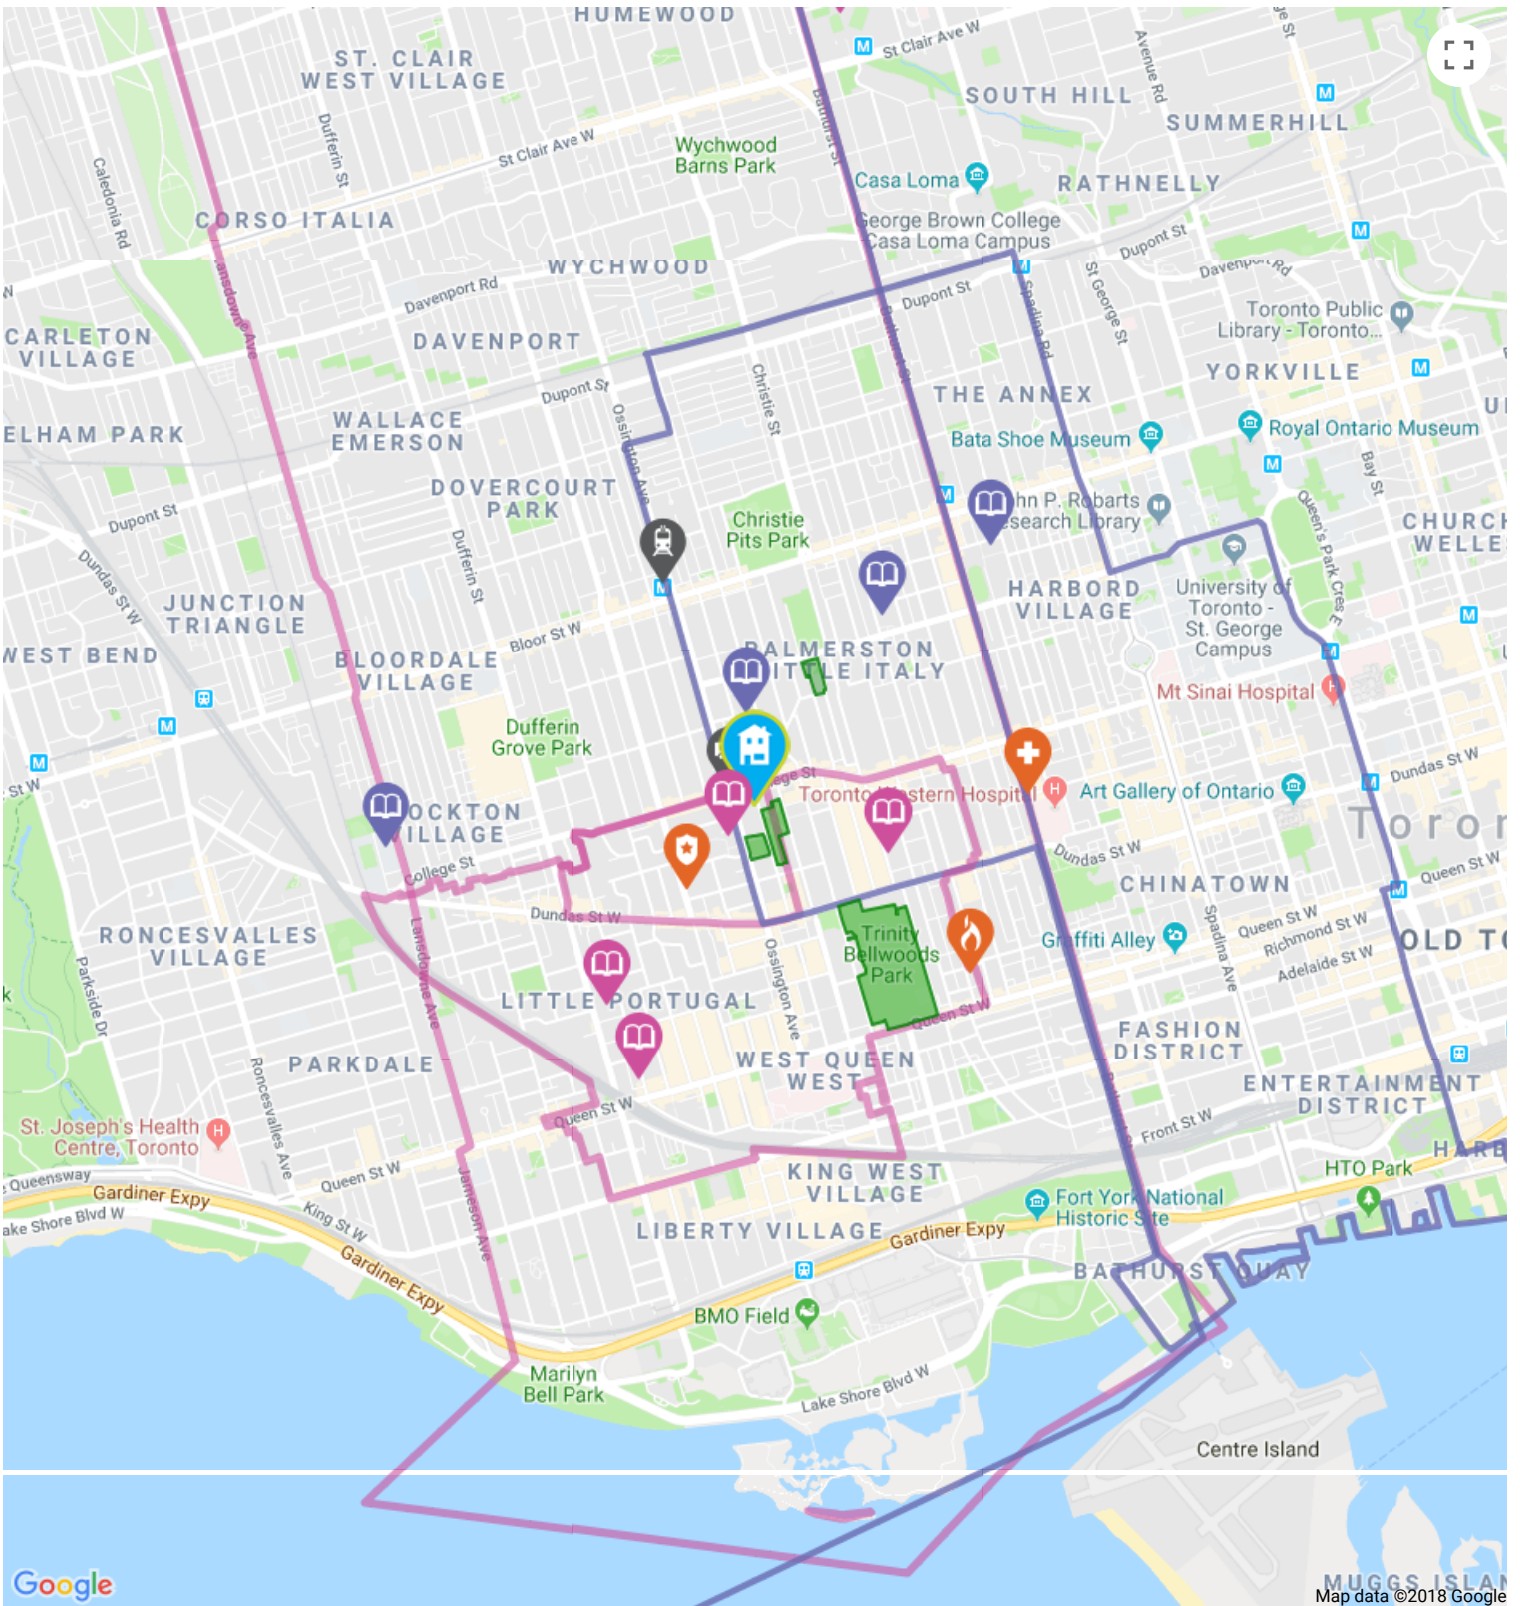

- Elementary Schools
- Middle Schools
- High Schools
- Transit
- Safety
- Elementary Attendance Zone
- Middle Attendance Zone
- High Attendance Zone
- Parks
- Convenience