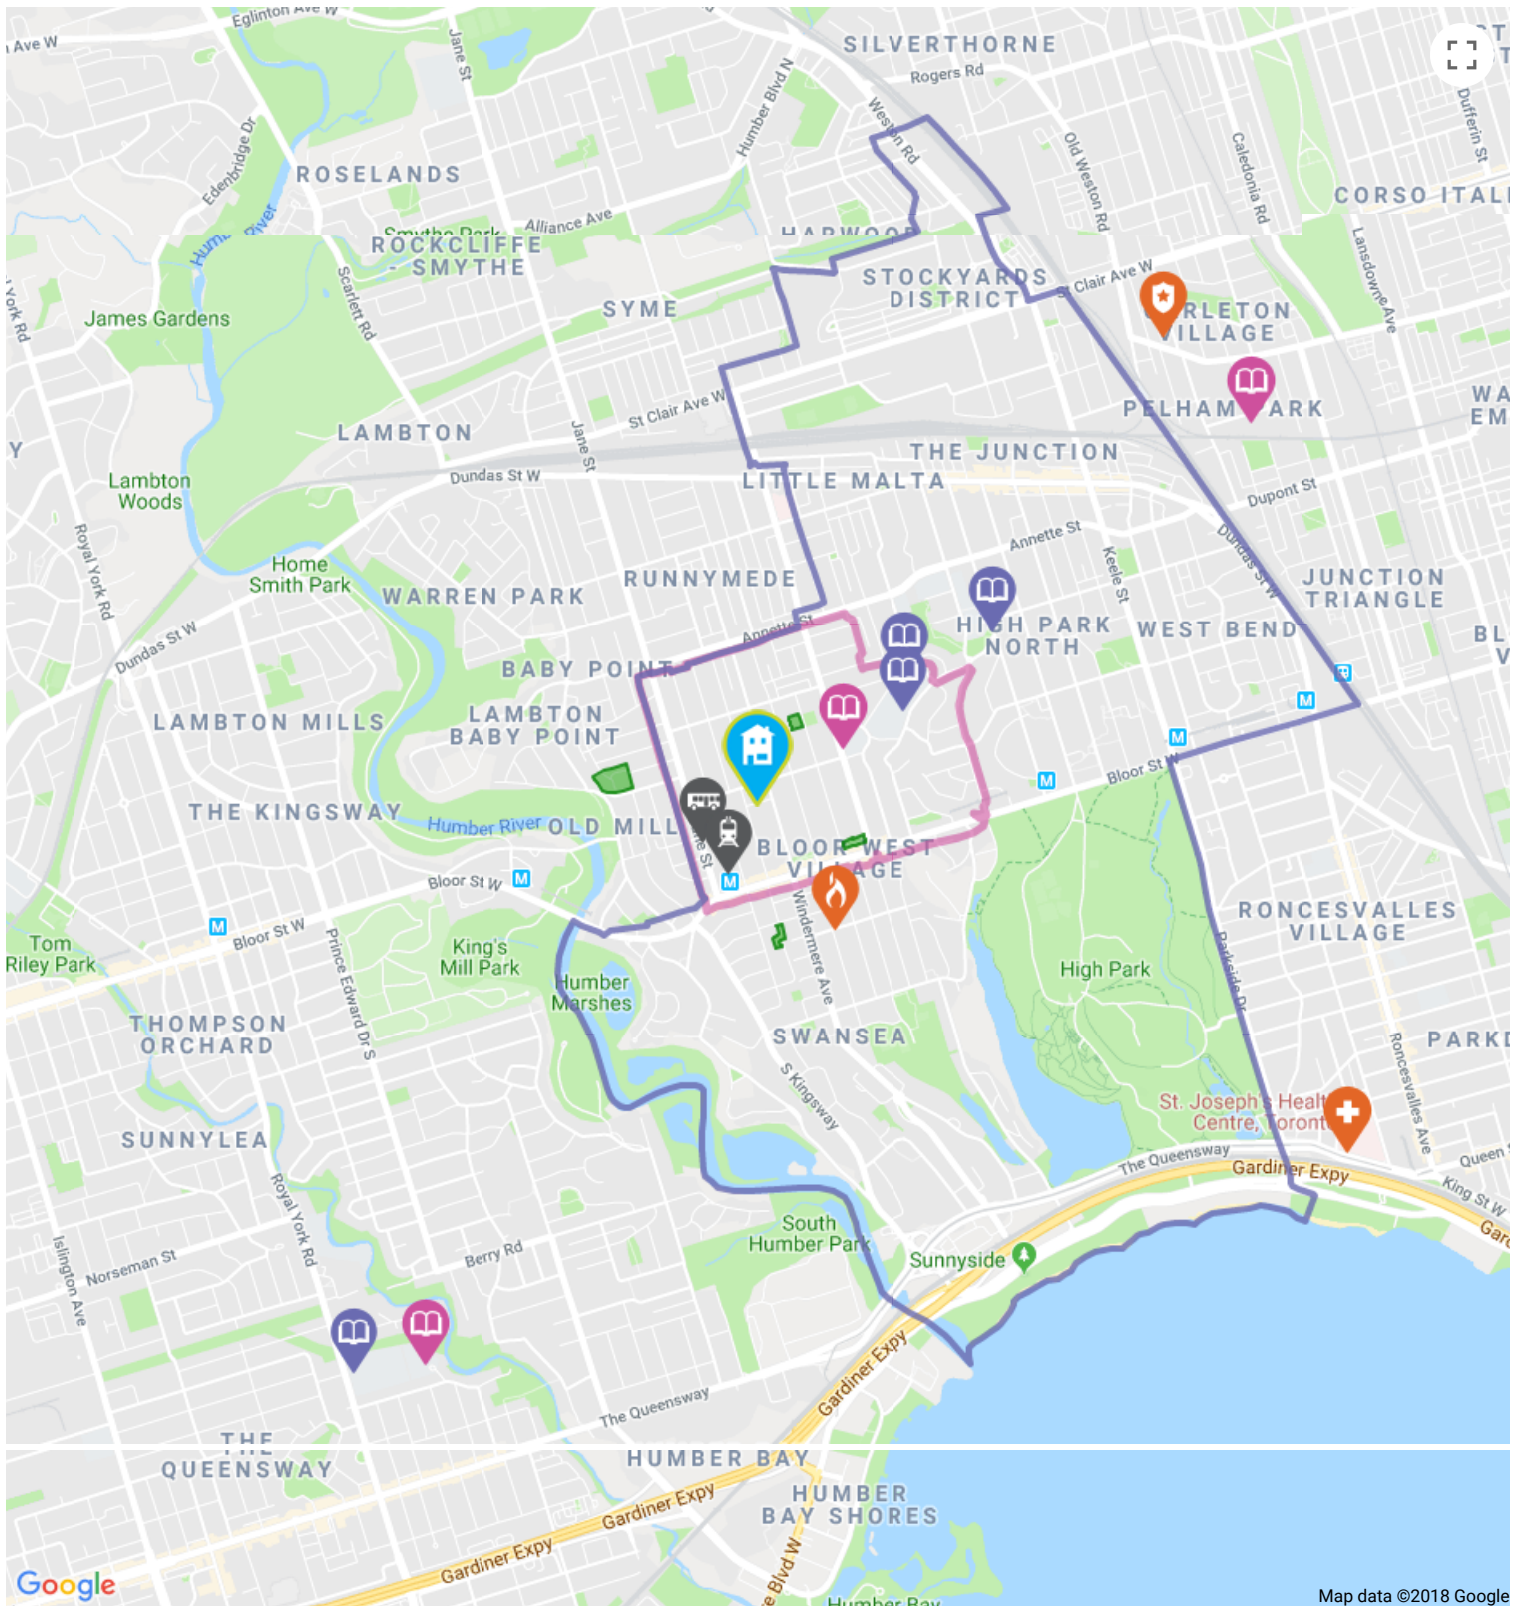

- Elementary Schools
- Middle Schools
- High Schools
- Transit
- Safety
- Elementary Attendance Zone
- Middle Attendance Zone
- High Attendance Zone
- Parks
- Convenience