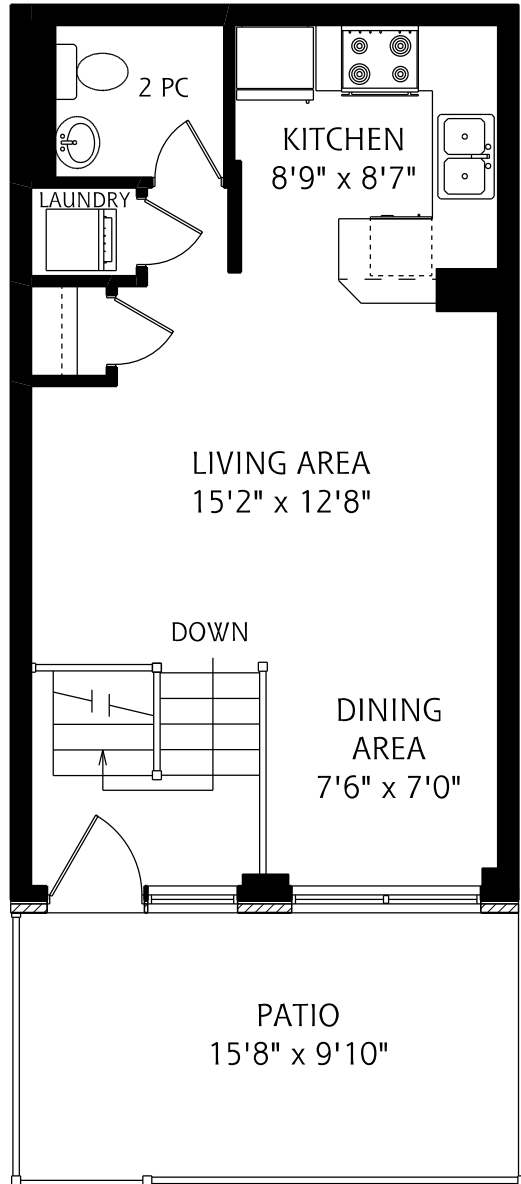

# 248 ST HELENS AVENUE

## UNIT 146

MAIN FLOOR  
450 SQUARE FEET

LOWER LEVEL  
450 SQUARE FEET

ALL MEASUREMENTS SHOULD BE CONSIDERED APPROXIMATE