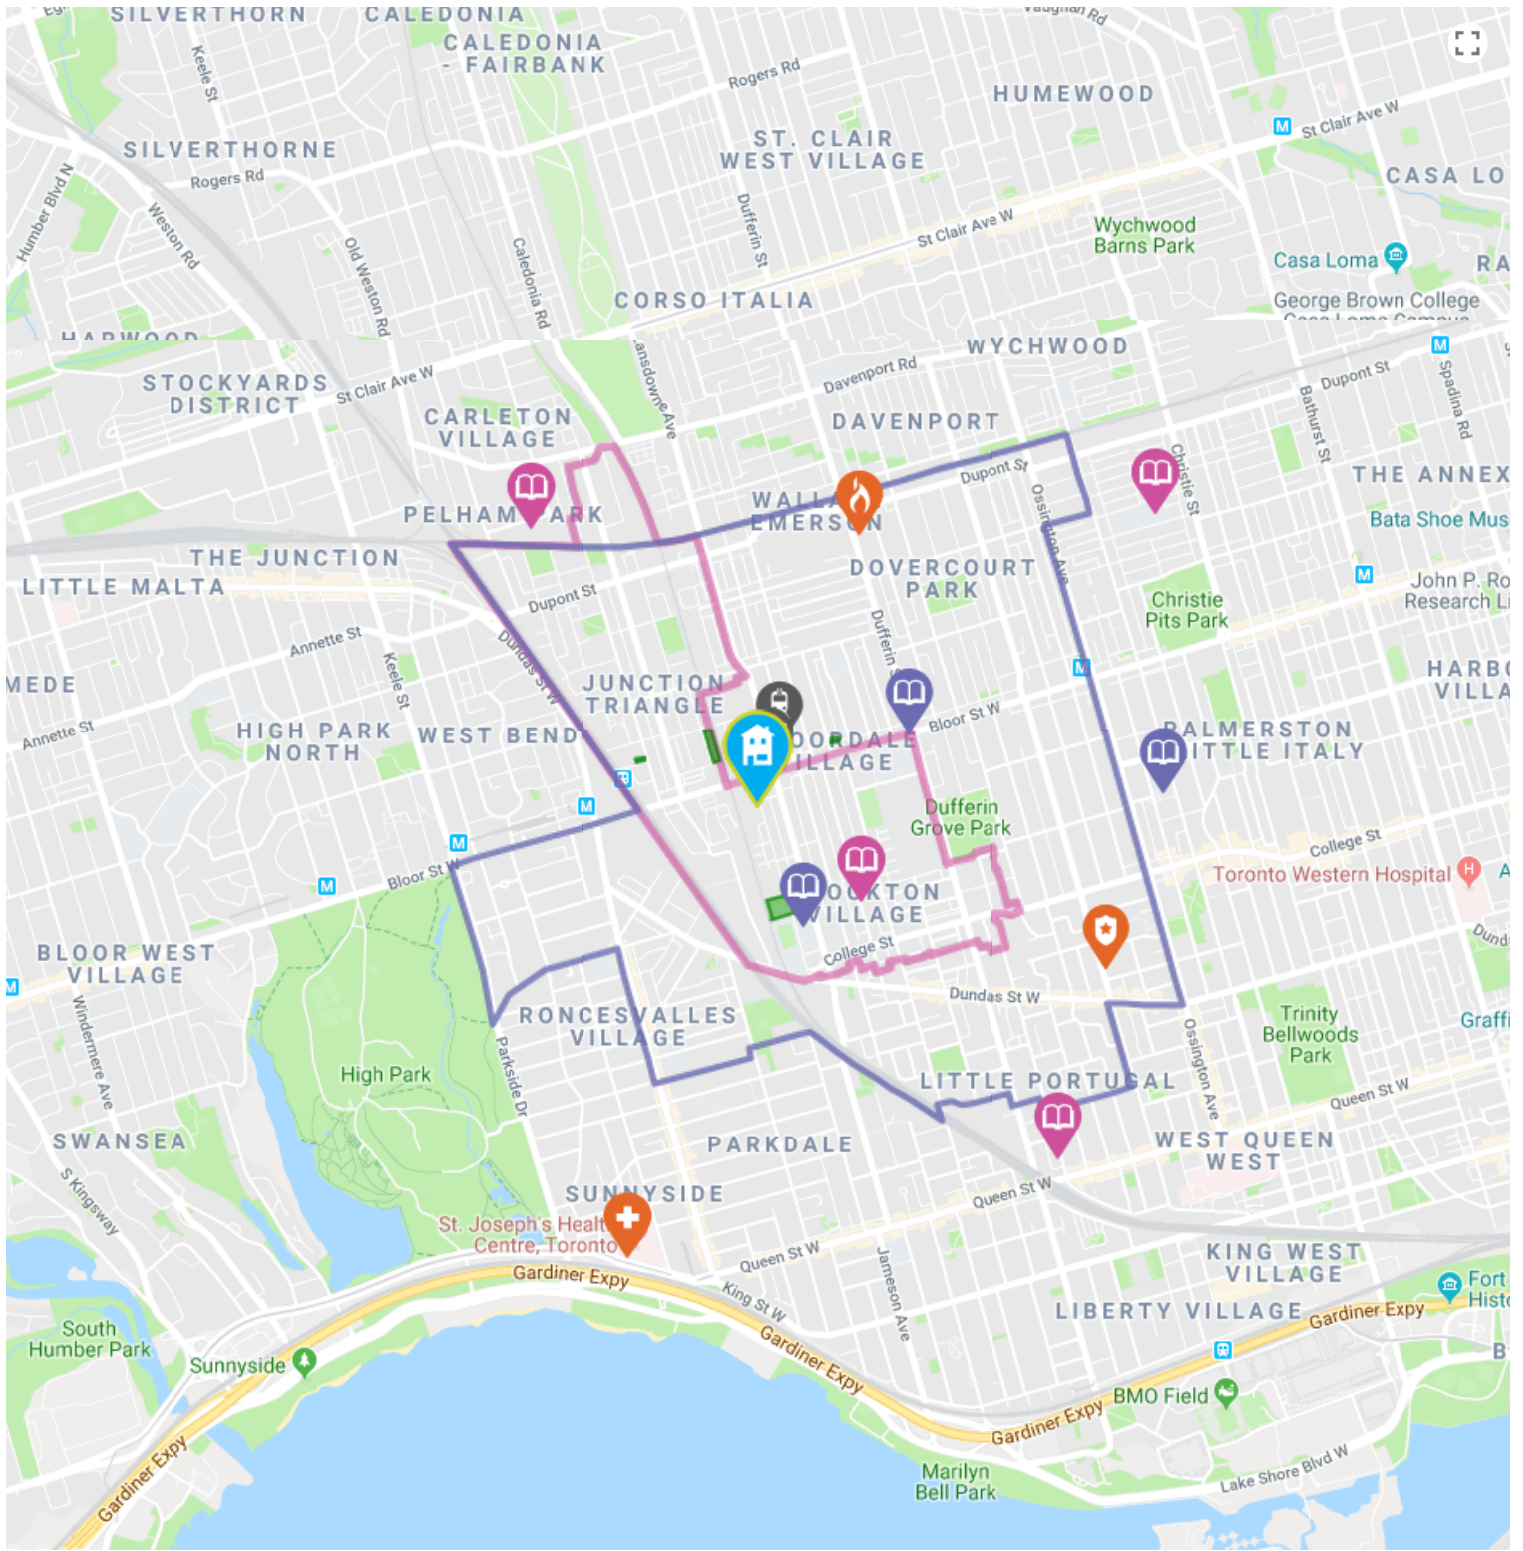

- Elementary Schools
- Middle Schools
- High Schools
- Transit
- Safety
- Elementary Attendance Zone
- Middle Attendance Zone
- High Attendance Zone
- Parks
- Convenience