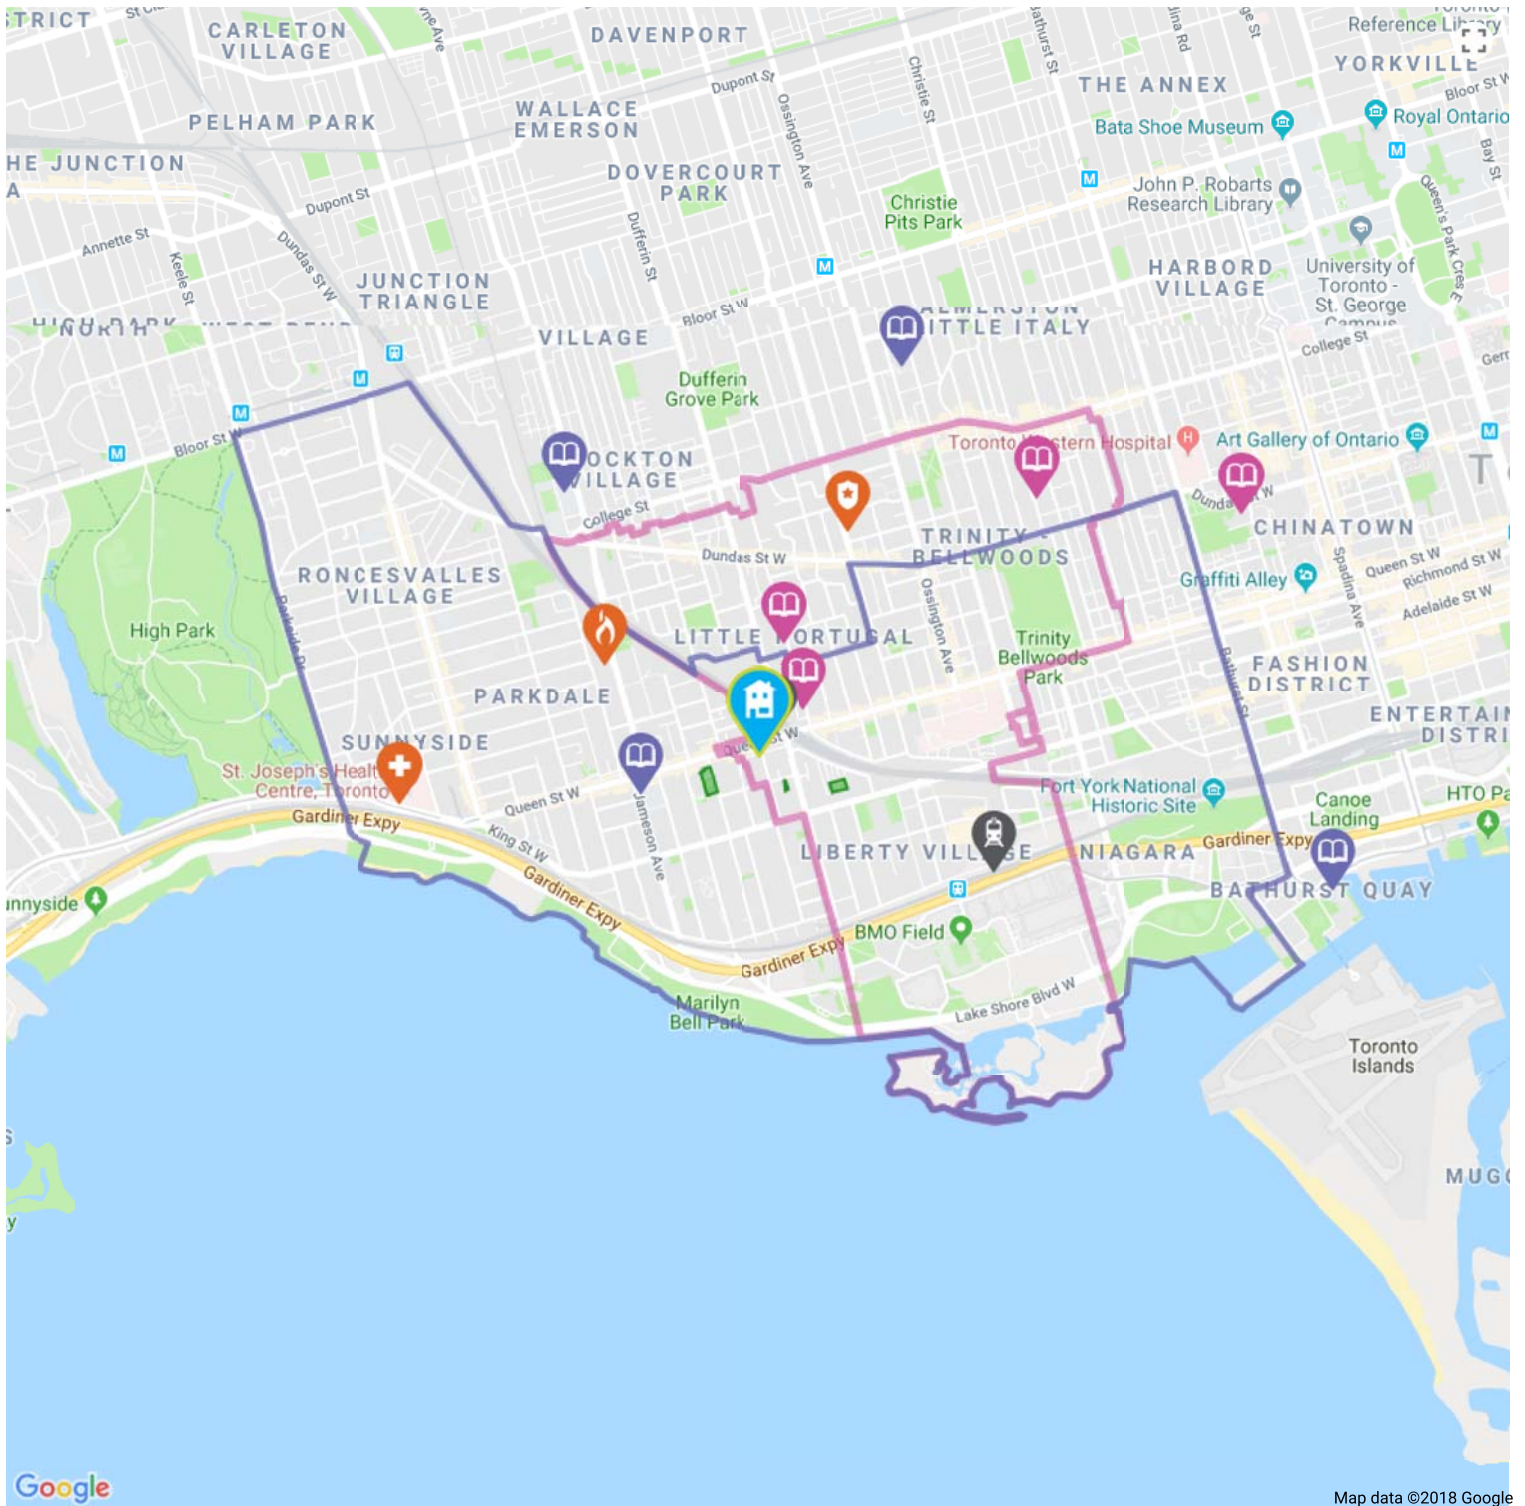

The nearest rail transit stop is Exhibition Station GO Rail

about a 16 minute walk - 1.19 KM away

<http://www.gotransit.com...>

The nearest street-level transit stop is Queen St West At Dufferin St West Side

CONVENIENCE

Being close to things you need every day makes life so much easier. See the conveniently located retailers near you below:

Coffee Time  about a 4 minute walk - 0.3 KM away

Address 1402 Queen St W, Toronto, ON, M6K 1L9

FreshCo  about a 5 minute walk - 0.4 KM away

Address 22 Northcote Ave, Toronto, ON, M6J 3K3

GoodLife Fitness  about a 11 minute walk - 0.8 KM away

Address 200-85 Hanna Ave, Toronto, ON, M6K 3S3

Independent City Market  about a 16 minute walk - 1.2 KM away

Address 1022 King St W, Toronto, ON, M6K 0C1

Google

Map data ©2018 Google

-  Elementary Schools
-  Middle Schools
-  High Schools
-  Transit
-  Safety
-  Elementary Attendance Zone
-  Middle Attendance Zone
-  High Attendance Zone
-  Parks
-  Convenience