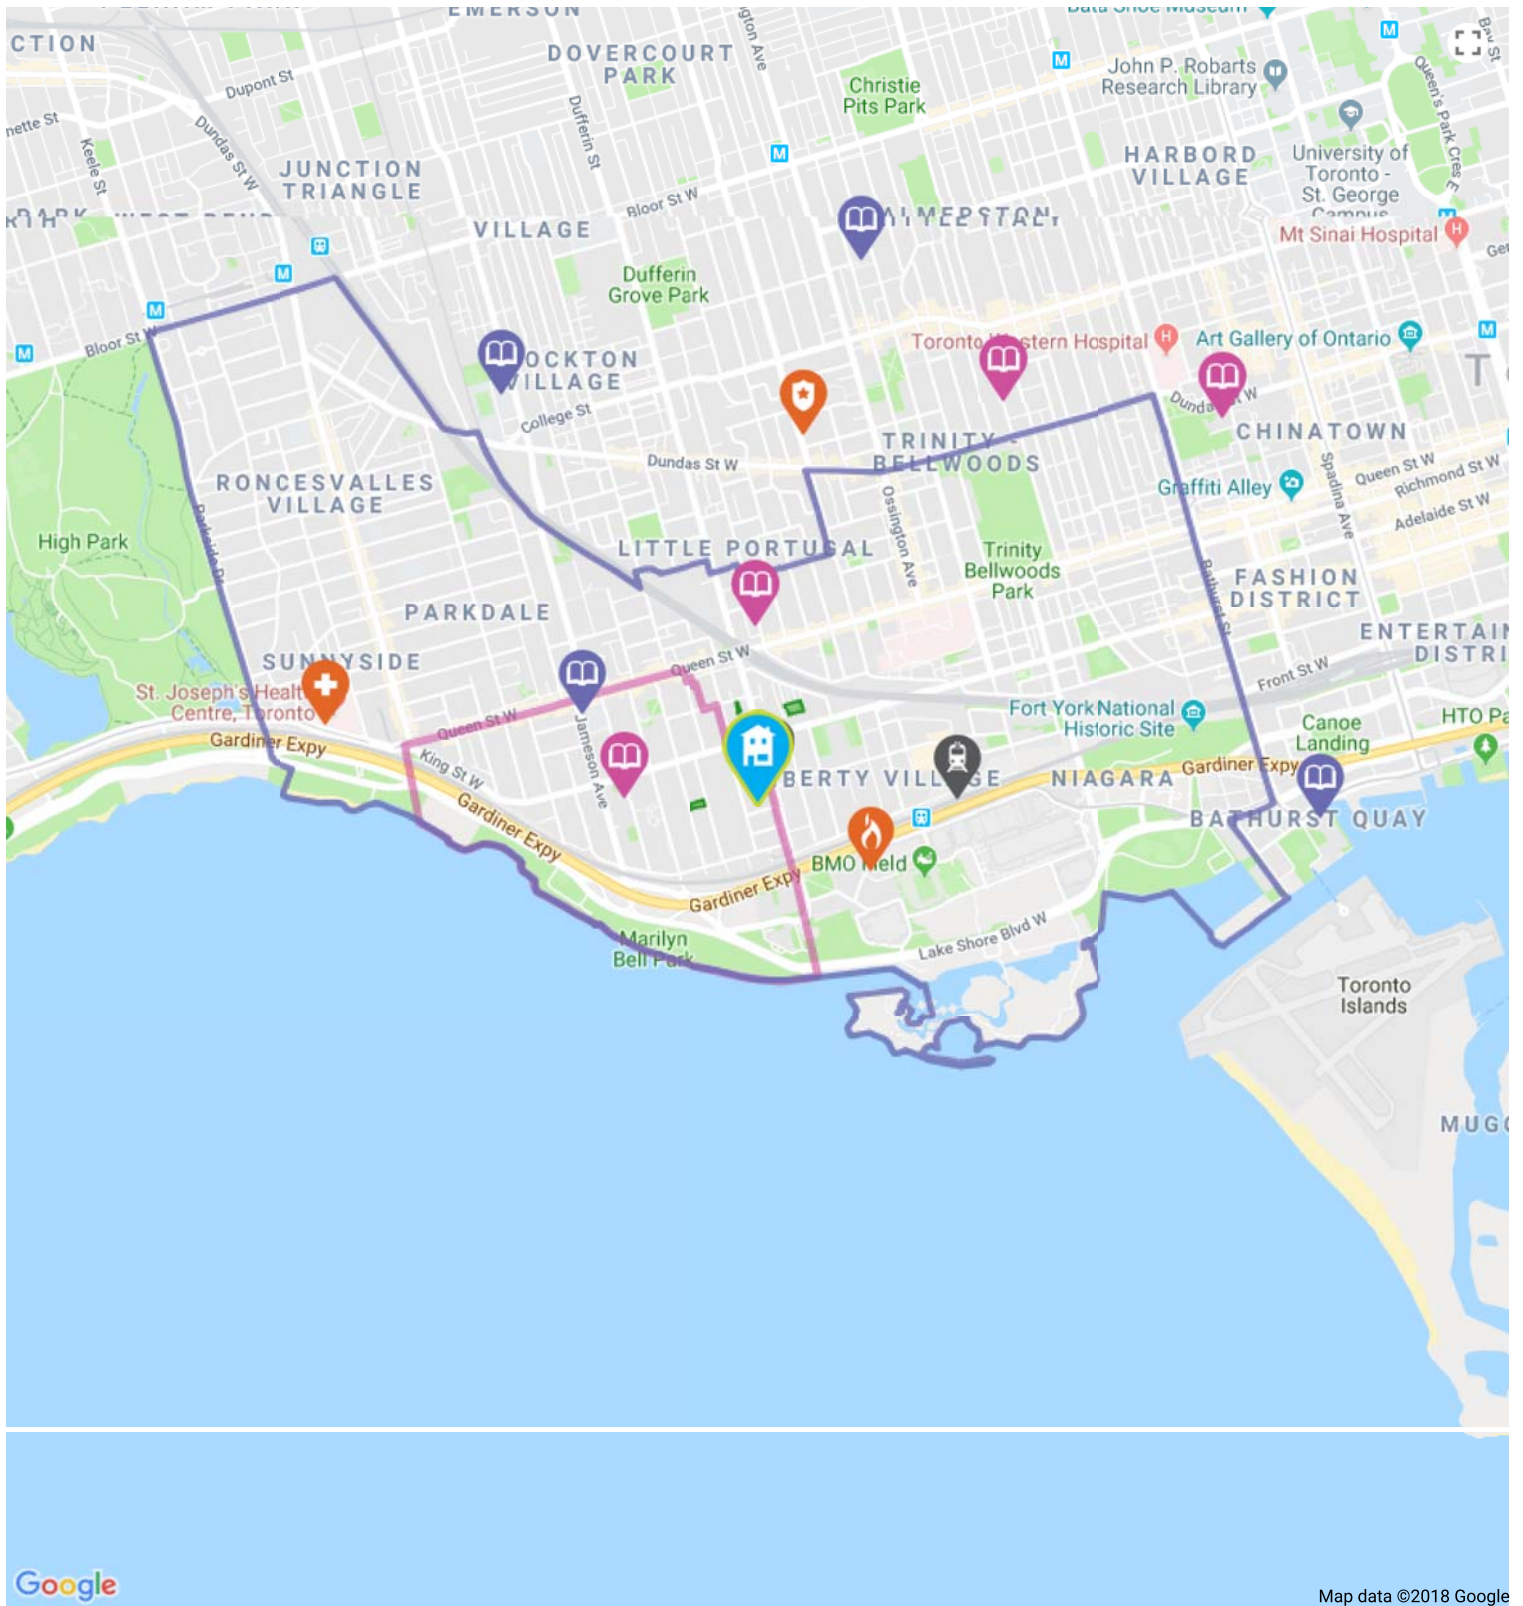

Google

Map data ©2018 Google

- Elementary Schools
- Middle Schools
- High Schools
- Transit
- Safety
- Elementary Attendance Zone
- Middle Attendance Zone
- High Attendance Zone
- Parks
- Convenience