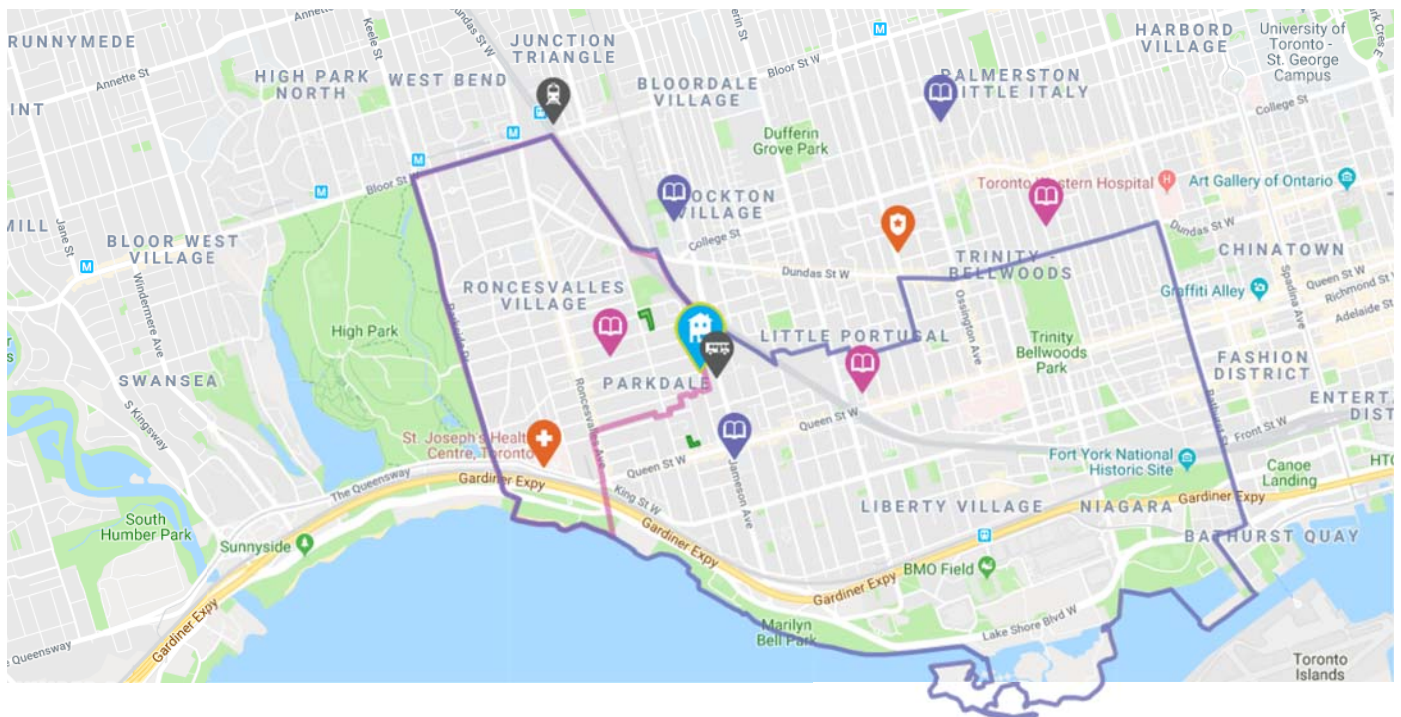

### The nearest police facility is 14 Division

1.35 KM away

<b>Address</b>	350 Dovercourt Rd, Toronto, ON, M6J 3E3, Canada
----------------	---

<http://www.torontopolice.on.ca...>

## CONVENIENCE

Being close to things you need every day makes life so much easier. See the conveniently located retailers near you below:

 **Tim Hortons**  about a 5 minute walk - 0.4 KM away

<b>Address</b>	1480 Queen St West, Toronto, ON, M6K 1M4
----------------	--

 **Ultramar**  about a 9 minute walk - 0.7 KM away

<b>Address</b>	1762 Dundas St W, Toronto, ON, M6K 1V6
----------------	--

 **Snap Fitness**  about a 9 minute walk - 0.7 KM away

<b>Address</b>	183 Roncesvalles Ave, Toronto, ON, M6R 2L5
----------------	--

 **FreshCo**  about a 13 minute walk - 1 KM away

<b>Address</b>	22 Northcote Ave, Toronto, ON, M6J 3K3
----------------	--

Elementary Schools

Middle Schools

High Schools

Transit

Safety

Elementary Attendance Zone