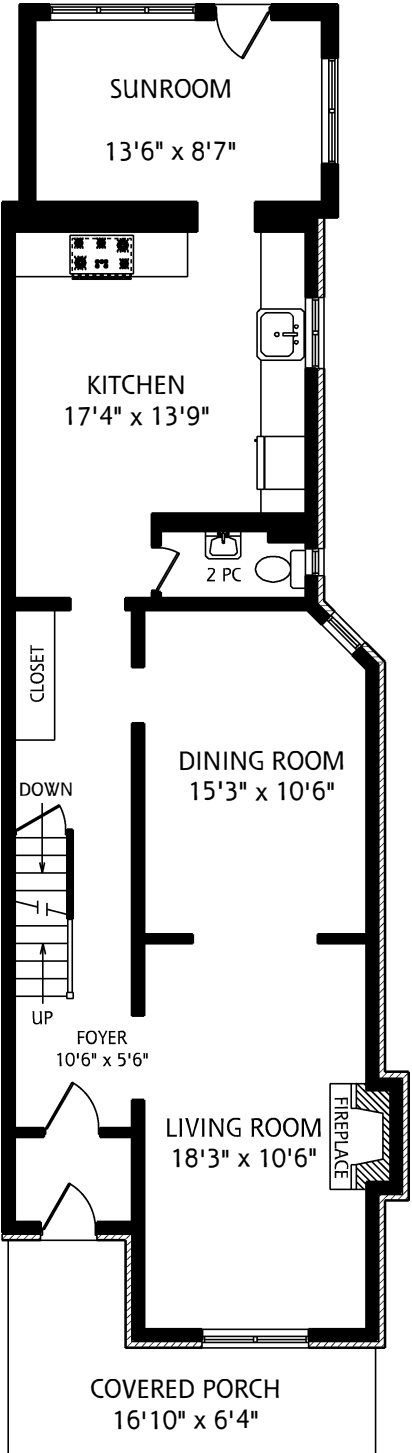

133 MACDONELL AVENUE

LOWER LEVEL
890 SQUARE FEET

MAIN FLOOR
1,045 SQUARE FEET

SECOND FLOOR
890 SQUARE FEET

THIRD FLOOR
475 SQUARE FEET

ALL MEASUREMENTS SHOULD BE CONSIDERED APPROXIMATE