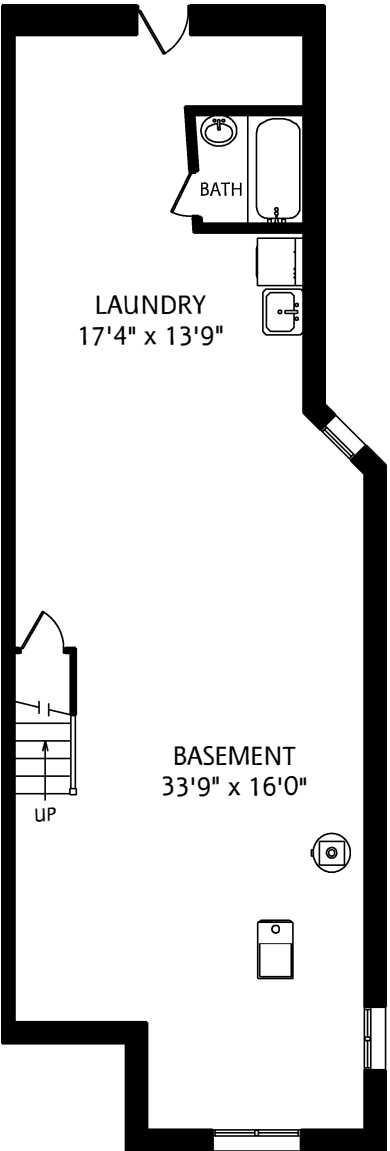

133 MACDONELL AVENUE

LOWER LEVEL
890 SQUARE FEET

MAIN FLOOR
1,045 SQUARE FEET

SECOND FLOOR
890 SQUARE FEET

THIRD FLOOR
475 SQUARE FEET

ALL MEASUREMENTS SHOULD BE CONSIDERED APPROXIMATE