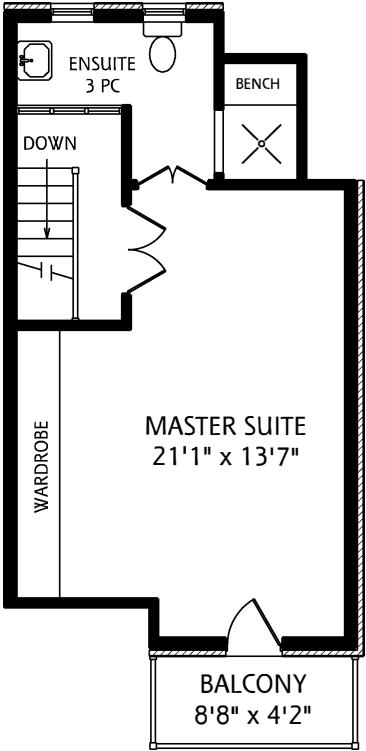

133 MACDONELL AVENUE

LOWER LEVEL
890 SQUARE FEET

MAIN FLOOR
1,045 SQUARE FEET

SECOND FLOOR
890 SQUARE FEET

THIRD FLOOR
475 SQUARE FEET

ALL MEASUREMENTS SHOULD BE CONSIDERED APPROXIMATE