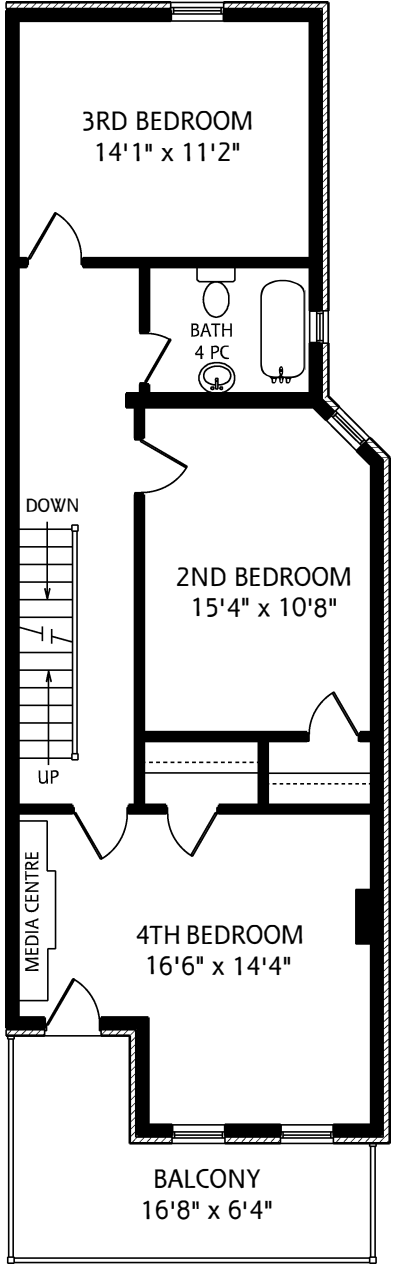

133 MACDONELL AVENUE

LOWER LEVEL
890 SQUARE FEET

MAIN FLOOR
1,045 SQUARE FEET

SECOND FLOOR
890 SQUARE FEET

THIRD FLOOR
475 SQUARE FEET

ALL MEASUREMENTS SHOULD BE CONSIDERED APPROXIMATE