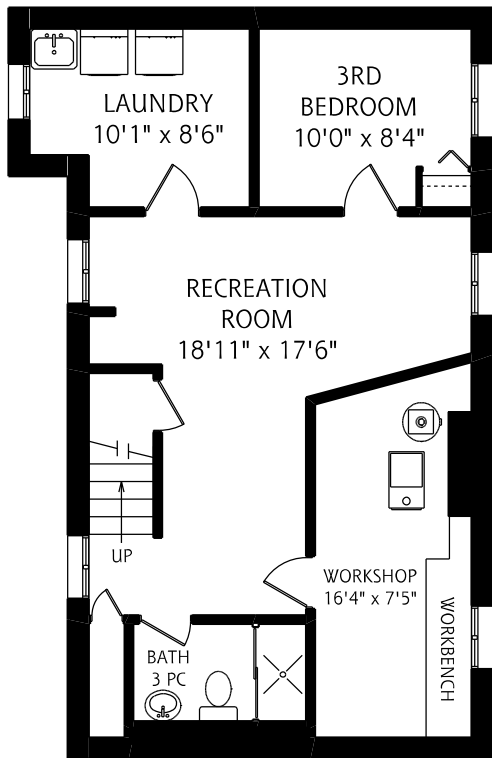

# 618 CURZON AVENUE

LOWER LEVEL  
740 SQUARE FEET

MAIN FLOOR  
790 SQUARE FEET

SECOND FLOOR  
425 SQUARE FEET

ALL MEASUREMENTS SHOULD BE CONSIDERED APPROXIMATE