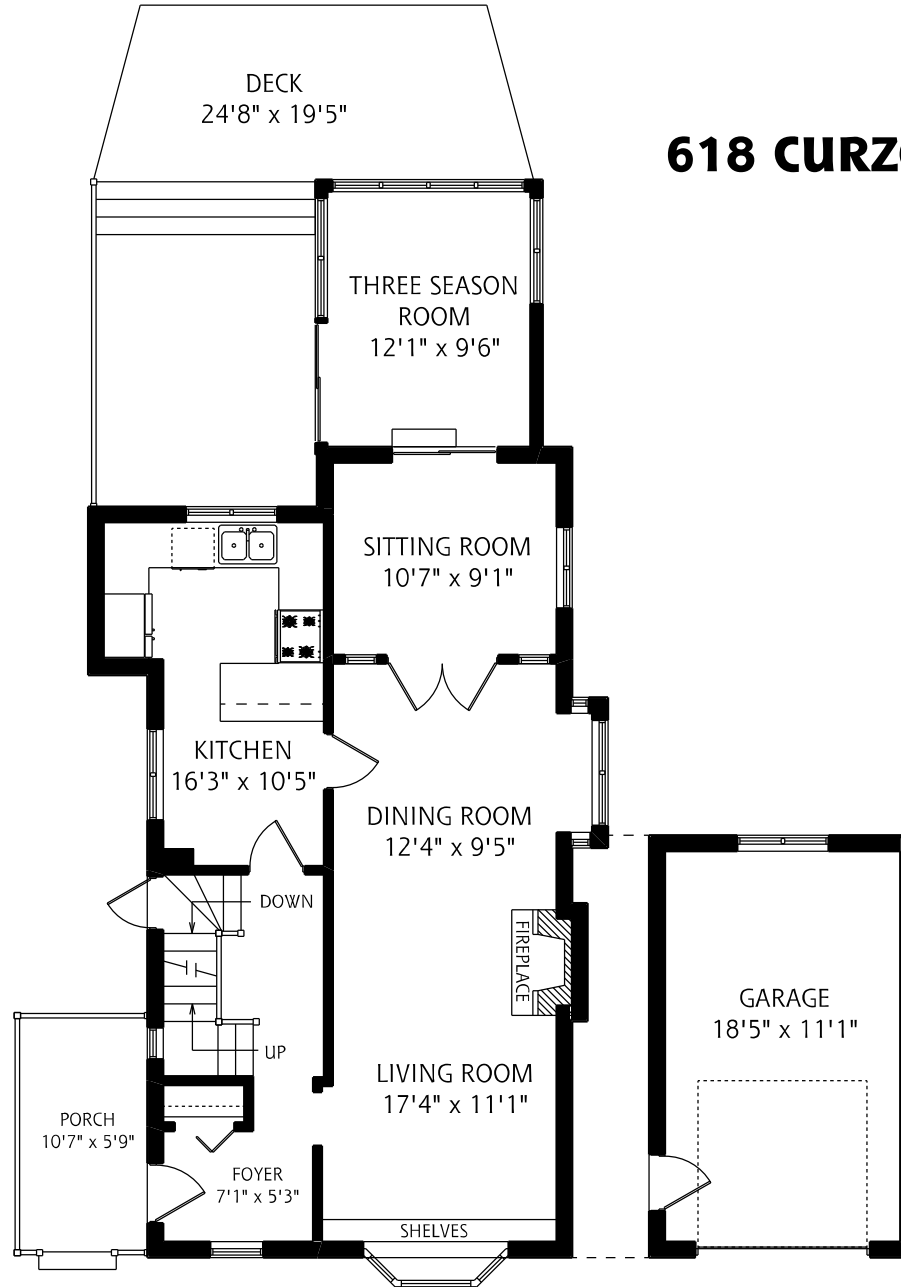

# 618 CURZON AVENUE

LOWER LEVEL  
740 SQUARE FEET

MAIN FLOOR  
790 SQUARE FEET

SECOND FLOOR  
425 SQUARE FEET

ALL MEASUREMENTS SHOULD BE CONSIDERED APPROXIMATE