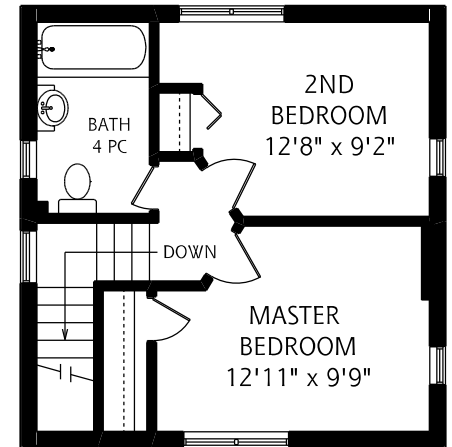

# 618 CURZON AVENUE

LOWER LEVEL  
740 SQUARE FEET

MAIN FLOOR  
790 SQUARE FEET

SECOND FLOOR  
425 SQUARE FEET

ALL MEASUREMENTS SHOULD BE CONSIDERED APPROXIMATE