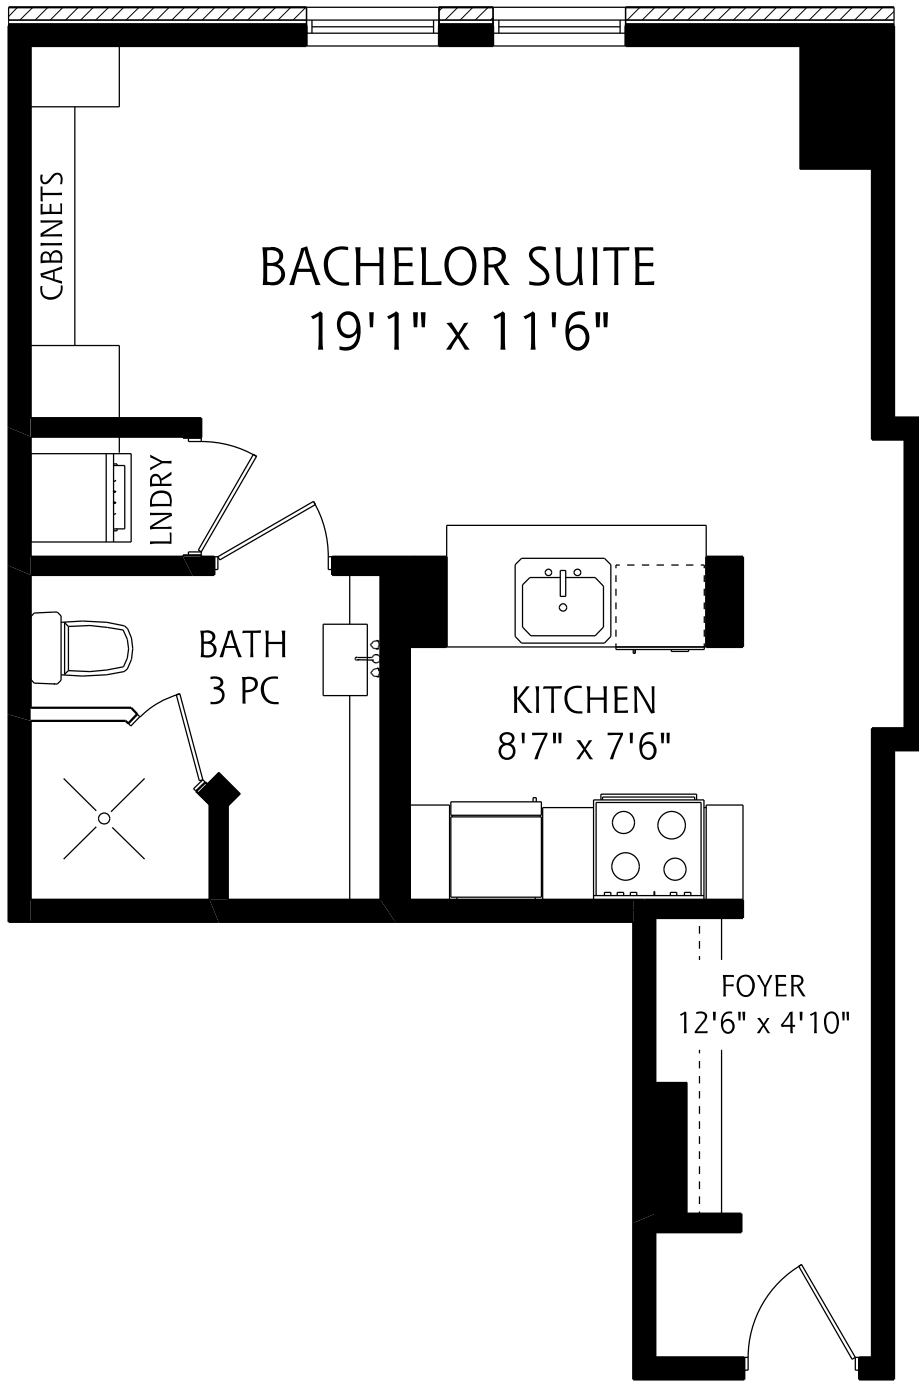

# 915 KING STREET WEST SUITE #309

500 SQUARE FEET

ALL MEASUREMENTS SHOULD BE CONSIDERED APPROXIMATE