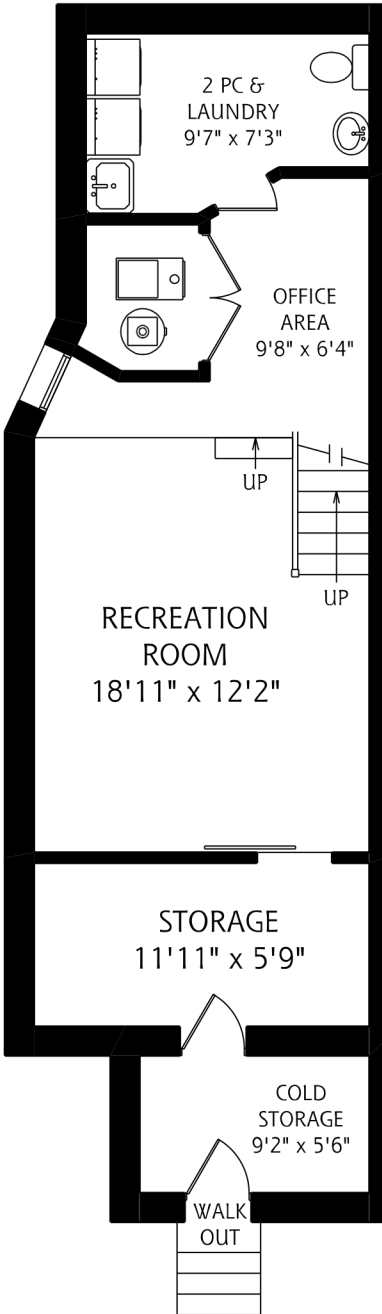

119 FERN AVENUE

MAIN FLOOR
610 SQUARE FEET

SECOND FLOOR
630 SQUARE FEET

ALL MEASUREMENTS SHOULD BE CONSIDERED APPROXIMATE

LOWER LEVEL
610 SQUARE FEET