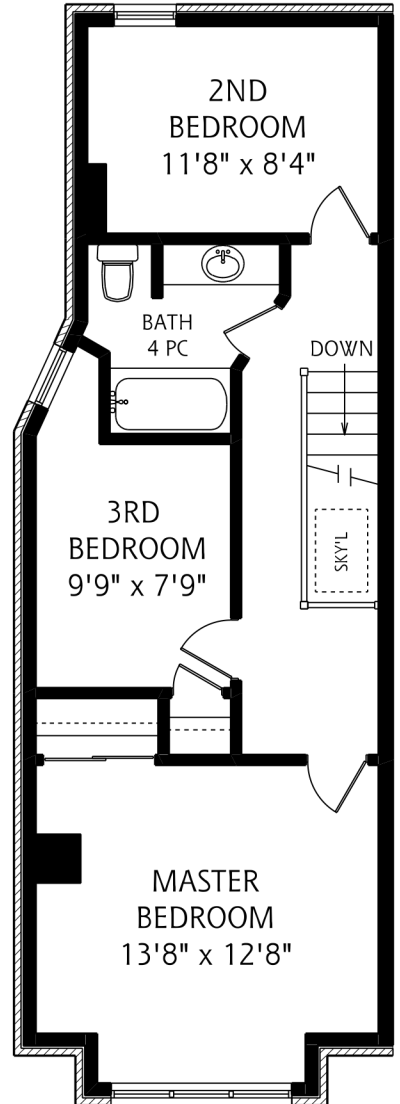

119 FERN AVENUE

MAIN FLOOR
610 SQUARE FEET

SECOND FLOOR
630 SQUARE FEET

ALL MEASUREMENTS SHOULD BE CONSIDERED APPROXIMATE

LOWER LEVEL
610 SQUARE FEET