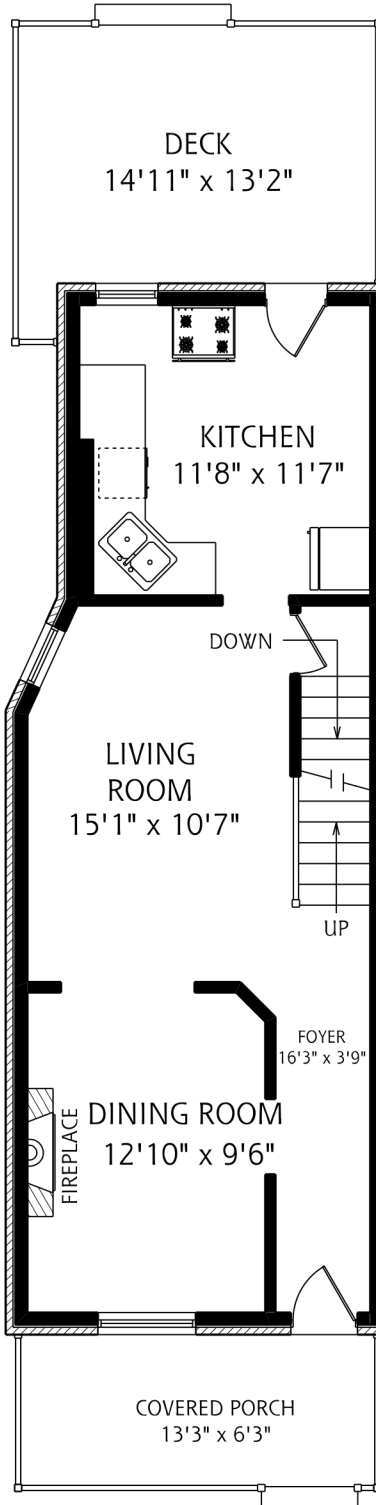

119 FERN AVENUE

MAIN FLOOR
610 SQUARE FEET

SECOND FLOOR
630 SQUARE FEET

ALL MEASUREMENTS SHOULD BE CONSIDERED APPROXIMATE

LOWER LEVEL
610 SQUARE FEET