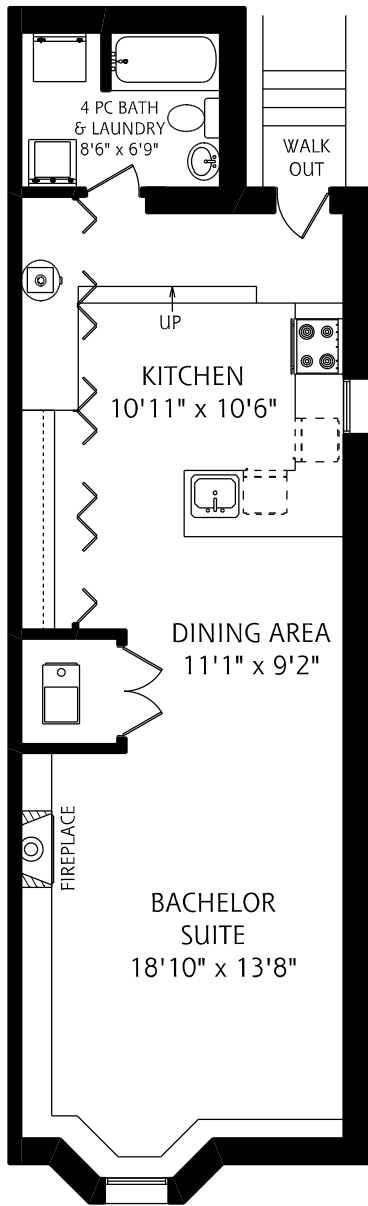

48 GALLEY AVENUE

LOWER LEVEL
825 SQUARE FEET

MAIN FLOOR
825 SQUARE FEET

SECOND FLOOR
825 SQUARE FEET

THIRD FLOOR
250 SQUARE FEET

ALL MEASUREMENTS SHOULD BE CONSIDERED APPROXIMATE