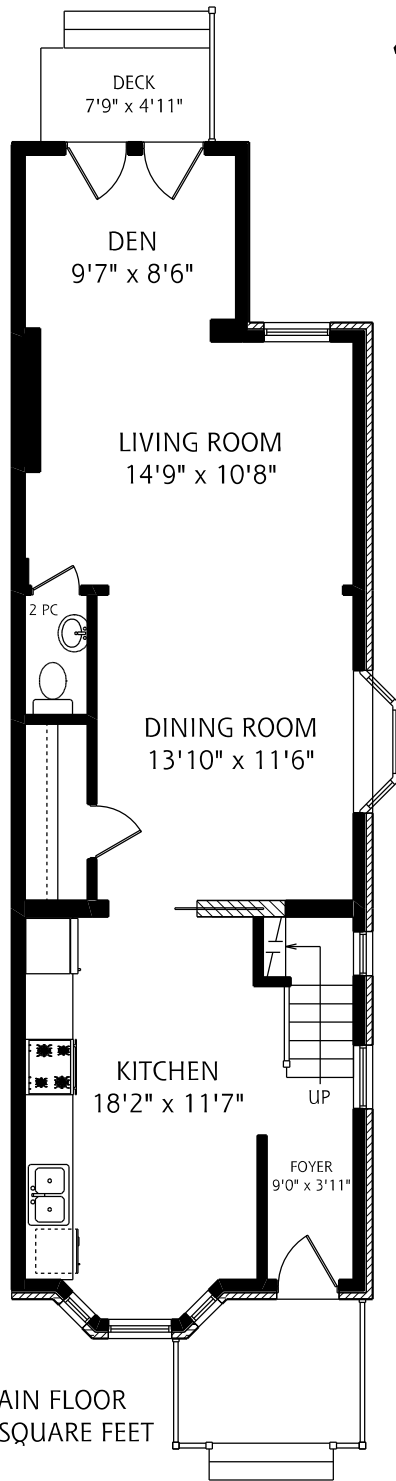

48 GALLEY AVENUE

LOWER LEVEL
825 SQUARE FEET

MAIN FLOOR
825 SQUARE FEET

SECOND FLOOR
825 SQUARE FEET

THIRD FLOOR
250 SQUARE FEET

ALL MEASUREMENTS SHOULD BE CONSIDERED APPROXIMATE