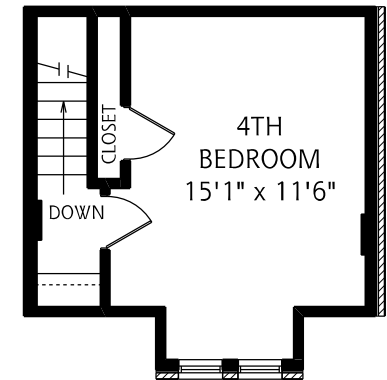

48 GALLEY AVENUE

LOWER LEVEL
825 SQUARE FEET

MAIN FLOOR
825 SQUARE FEET

SECOND FLOOR
825 SQUARE FEET

THIRD FLOOR
250 SQUARE FEET

ALL MEASUREMENTS SHOULD BE CONSIDERED APPROXIMATE