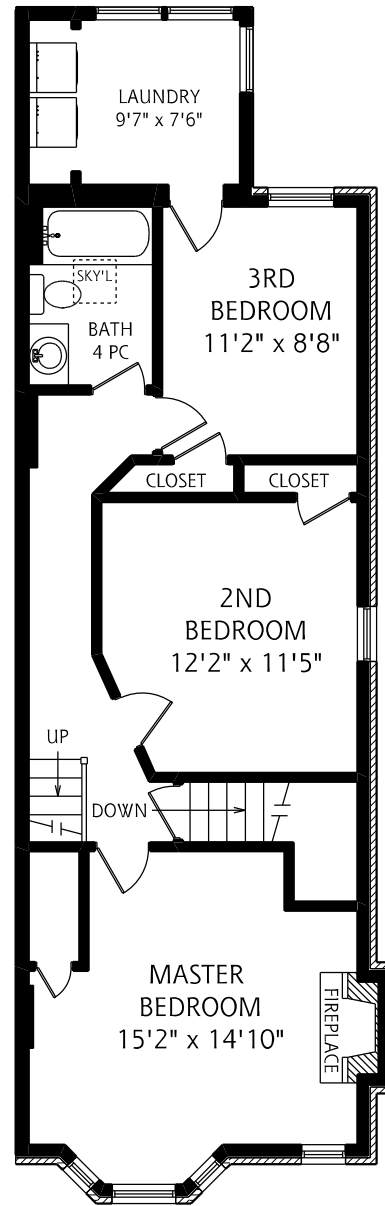

48 GALLEY AVENUE

LOWER LEVEL
825 SQUARE FEET

MAIN FLOOR
825 SQUARE FEET

SECOND FLOOR
825 SQUARE FEET

THIRD FLOOR
250 SQUARE FEET

ALL MEASUREMENTS SHOULD BE CONSIDERED APPROXIMATE