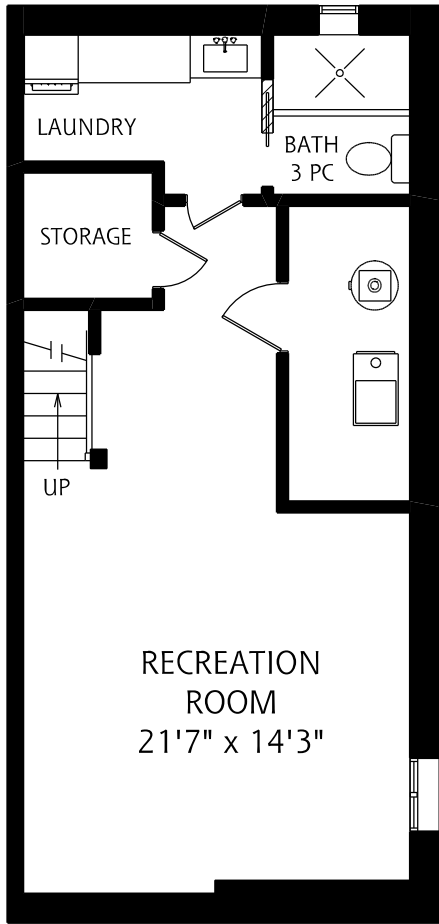

21 CAROLINE AVENUE

LOWER LEVEL
550 SQUARE FEET

ALL MEASUREMENTS SHOULD BE CONSIDERED APPROXIMATE

MAIN FLOOR
605 SQUARE FEET

SECOND FLOOR
610 SQUARE FEET