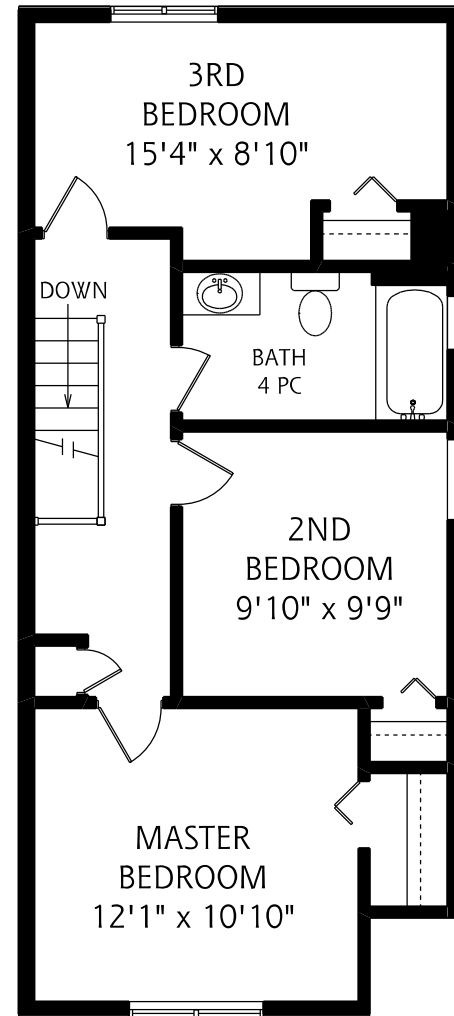

21 CAROLINE AVENUE

LOWER LEVEL
550 SQUARE FEET

ALL MEASUREMENTS SHOULD BE CONSIDERED APPROXIMATE

MAIN FLOOR
605 SQUARE FEET

SECOND FLOOR
610 SQUARE FEET