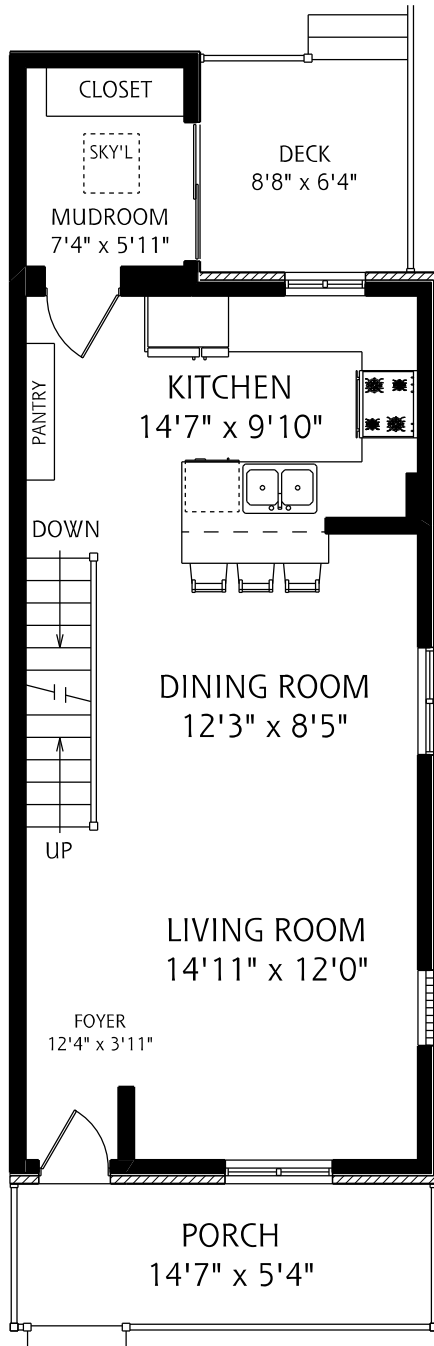

21 CAROLINE AVENUE

LOWER LEVEL
550 SQUARE FEET

ALL MEASUREMENTS SHOULD BE CONSIDERED APPROXIMATE

MAIN FLOOR
605 SQUARE FEET

SECOND FLOOR
610 SQUARE FEET