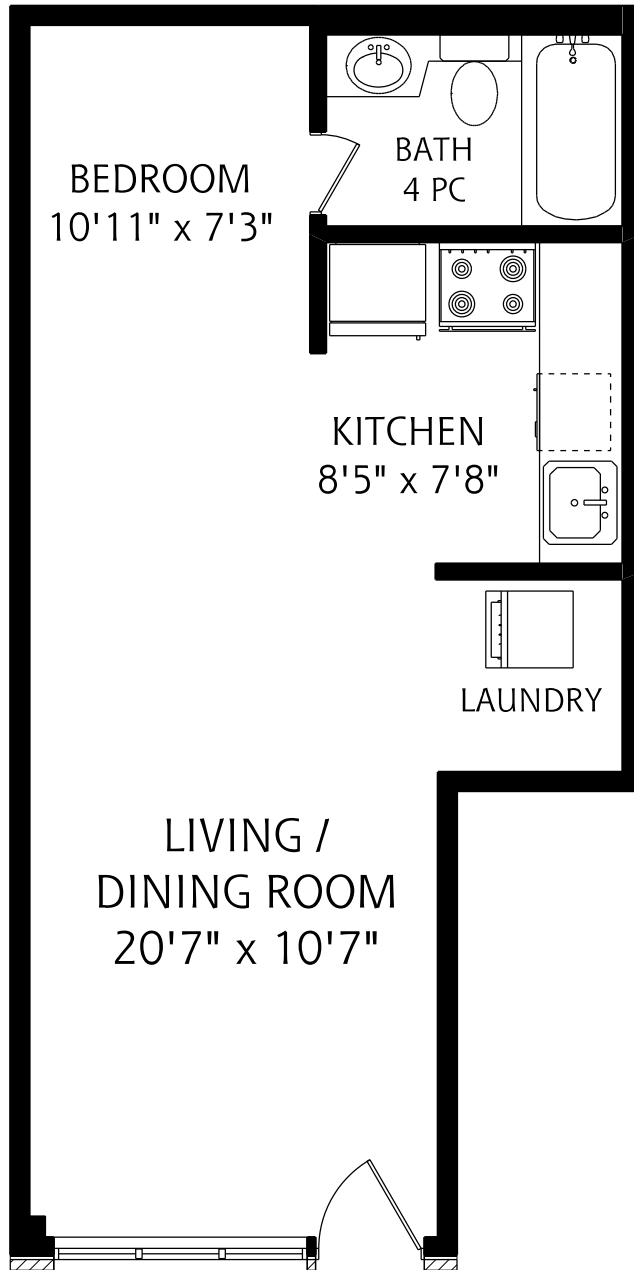

284 ST HELENS AVENUE UNIT #131

509 SQUARE FEET

ALL MEASUREMENTS SHOULD BE CONSIDERED APPROXIMATE