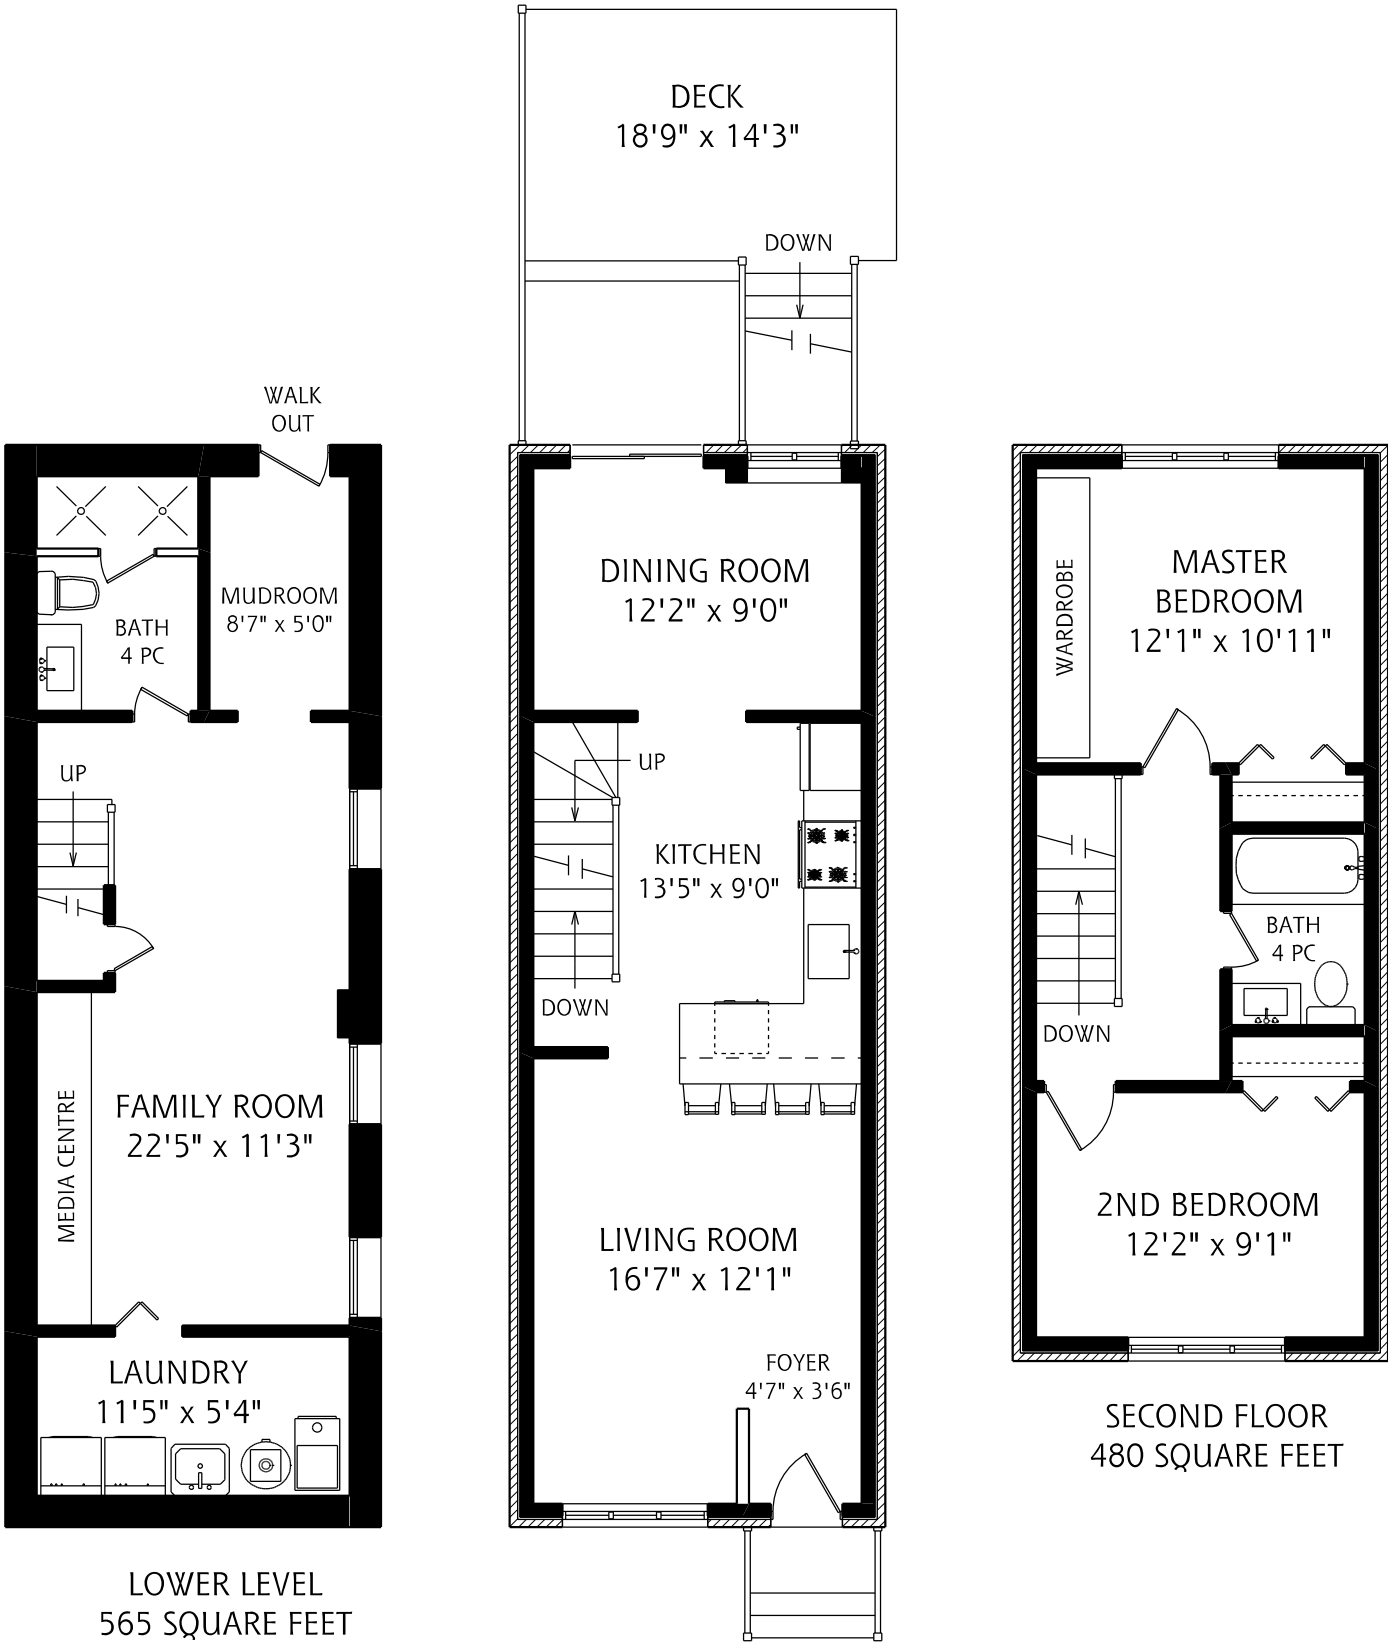

# 491 SALEM AVENUE NORTH

LOWER LEVEL  
565 SQUARE FEET

MAIN FLOOR  
565 SQUARE FEET

SECOND FLOOR  
480 SQUARE FEET

ALL MEASUREMENTS SHOULD BE CONSIDERED APPROXIMATE