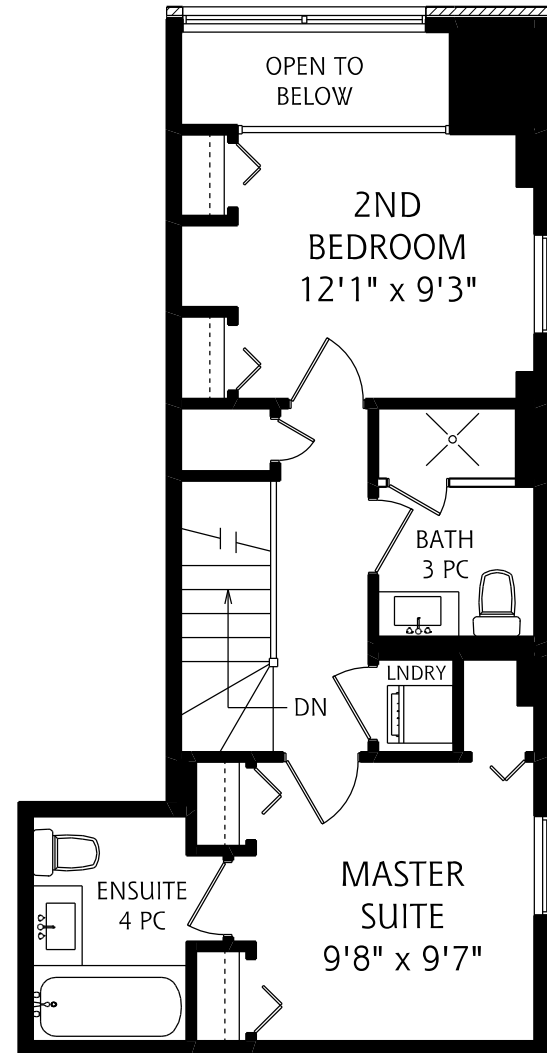

# 11 ST JOSEPH STREET SUITE #515

MAIN FLOOR  
575 SQUARE FEET

SECOND FLOOR  
545 SQUARE FEET

ALL MEASUREMENTS SHOULD BE CONSIDERED APPROXIMATE