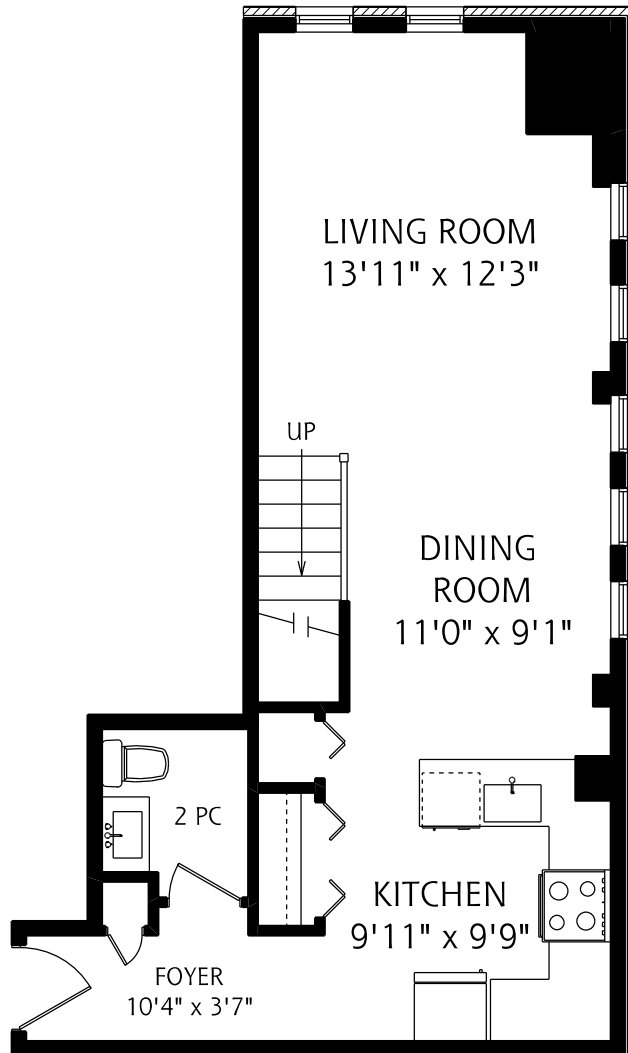

# 11 ST JOSEPH STREET SUITE #515

MAIN FLOOR  
575 SQUARE FEET

SECOND FLOOR  
545 SQUARE FEET

ALL MEASUREMENTS SHOULD BE CONSIDERED APPROXIMATE