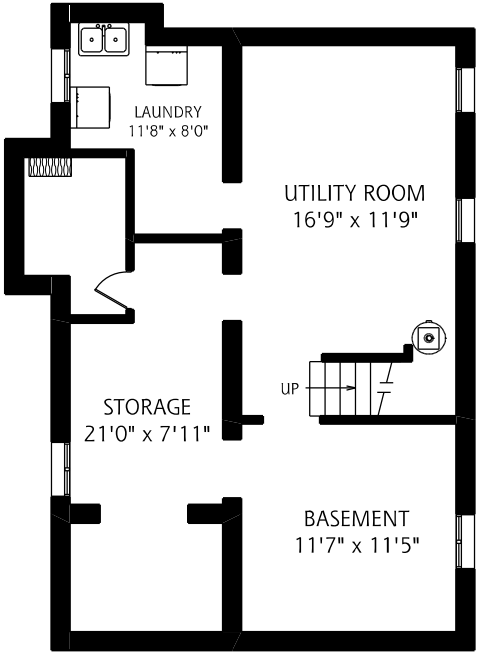

132 INDIAN ROAD

LOWER LEVEL
820 SQUARE FEET