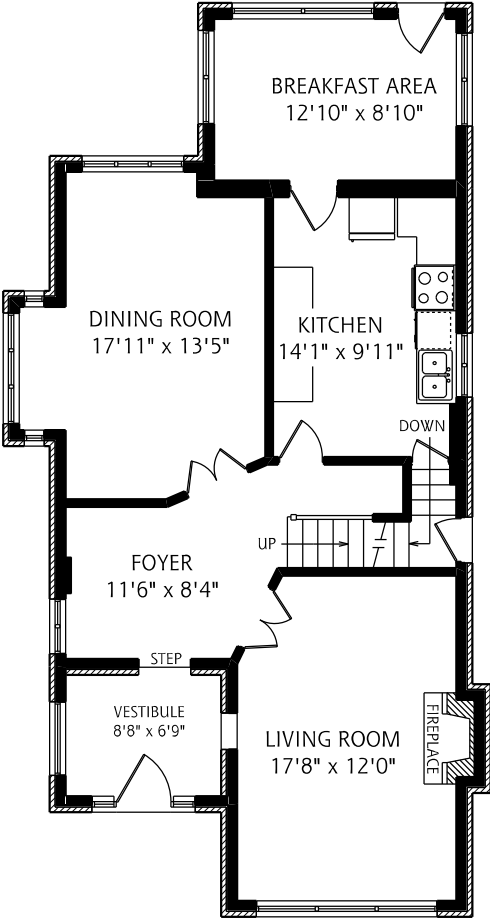

MAIN FLOOR
1,070 SQUARE FEET