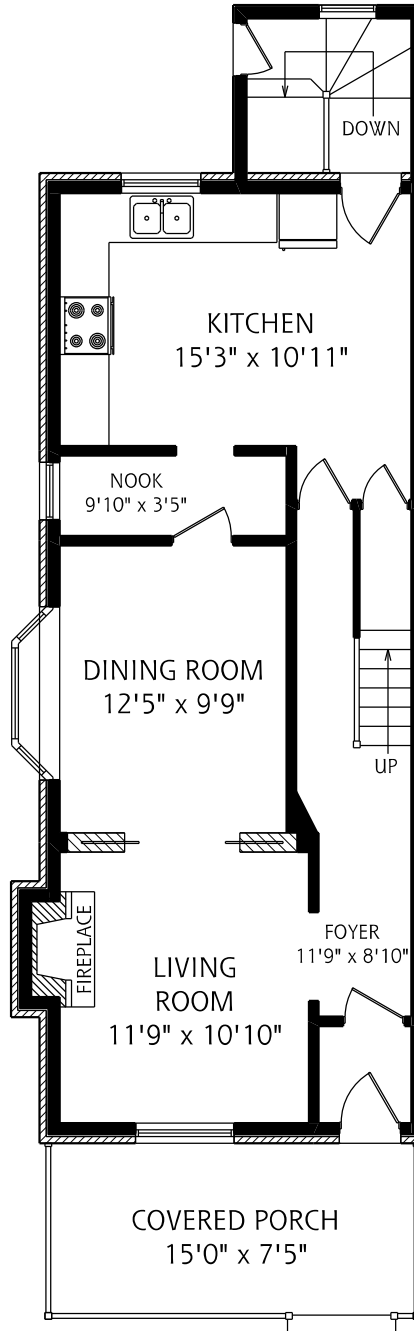

# 22 LYND AVENUE

LOWER LEVEL  
770 SQUARE FEET

ALL MEASUREMENTS SHOULD BE CONSIDERED APPROXIMATE

MAIN FLOOR  
775 SQUARE FEET

SECOND FLOOR  
720 SQUARE FEET