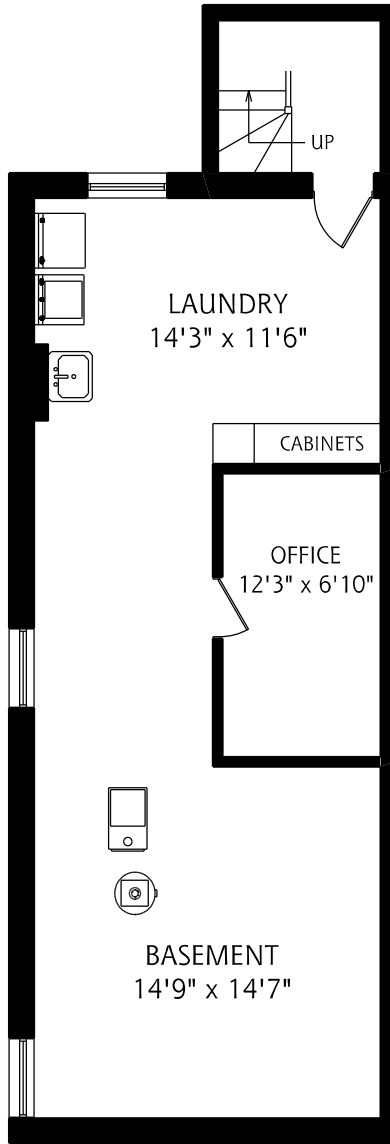

# 22 LYND AVENUE

LOWER LEVEL  
770 SQUARE FEET

ALL MEASUREMENTS SHOULD BE CONSIDERED APPROXIMATE

MAIN FLOOR  
775 SQUARE FEET

SECOND FLOOR  
720 SQUARE FEET