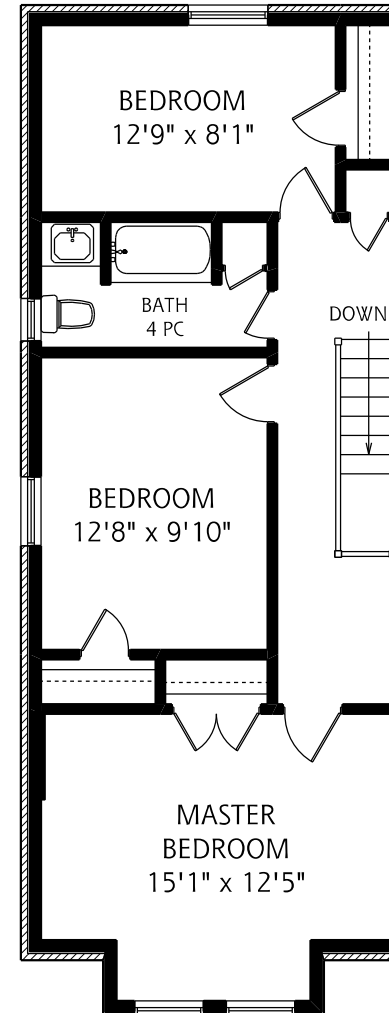

# 22 LYND AVENUE

LOWER LEVEL  
770 SQUARE FEET

ALL MEASUREMENTS SHOULD BE CONSIDERED APPROXIMATE

MAIN FLOOR  
775 SQUARE FEET

SECOND FLOOR  
720 SQUARE FEET