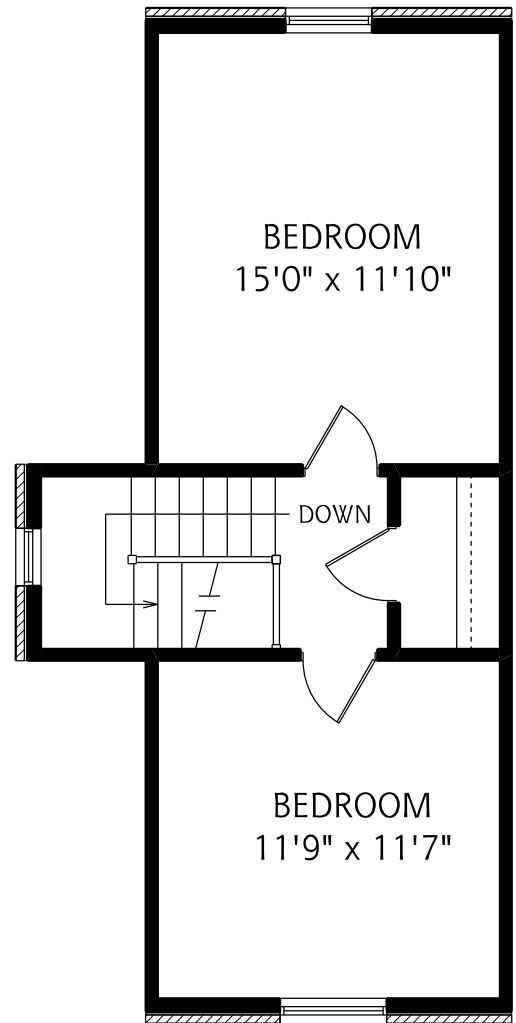

46 COWAN AVENUE

LOWER LEVEL
885 SQUARE FEET

MAIN FLOOR
930 SQUARE FEET

ALL MEASUREMENTS SHOULD BE CONSIDERED APPROXIMATE

46 COWAN AVENUE

SECOND FLOOR
930 SQUARE FEET

THIRD FLOOR
480 SQUARE FEET

ALL MEASUREMENTS SHOULD BE CONSIDERED APPROXIMATE