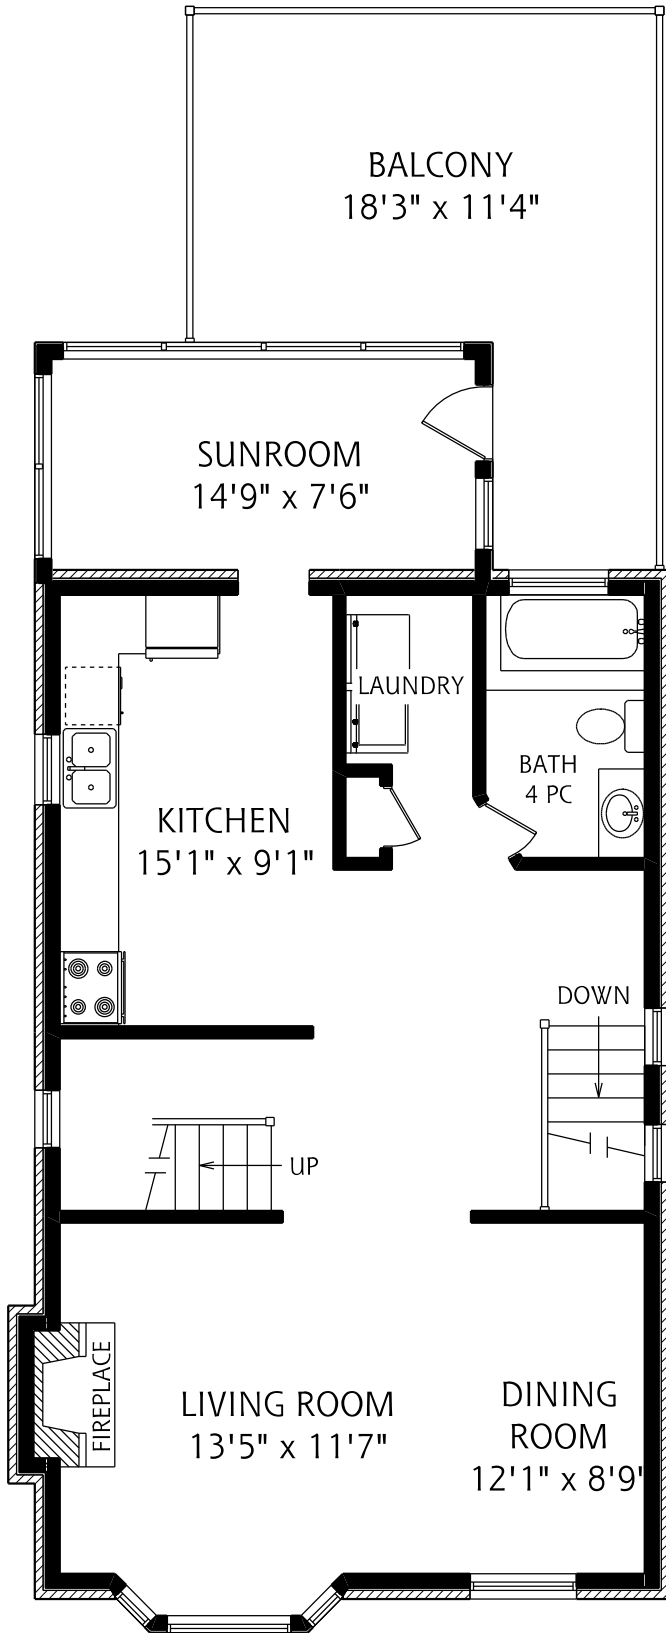

46 COWAN AVENUE

LOWER LEVEL
885 SQUARE FEET

MAIN FLOOR
930 SQUARE FEET

ALL MEASUREMENTS SHOULD BE CONSIDERED APPROXIMATE

46 COWAN AVENUE

SECOND FLOOR
930 SQUARE FEET

THIRD FLOOR
480 SQUARE FEET

ALL MEASUREMENTS SHOULD BE CONSIDERED APPROXIMATE