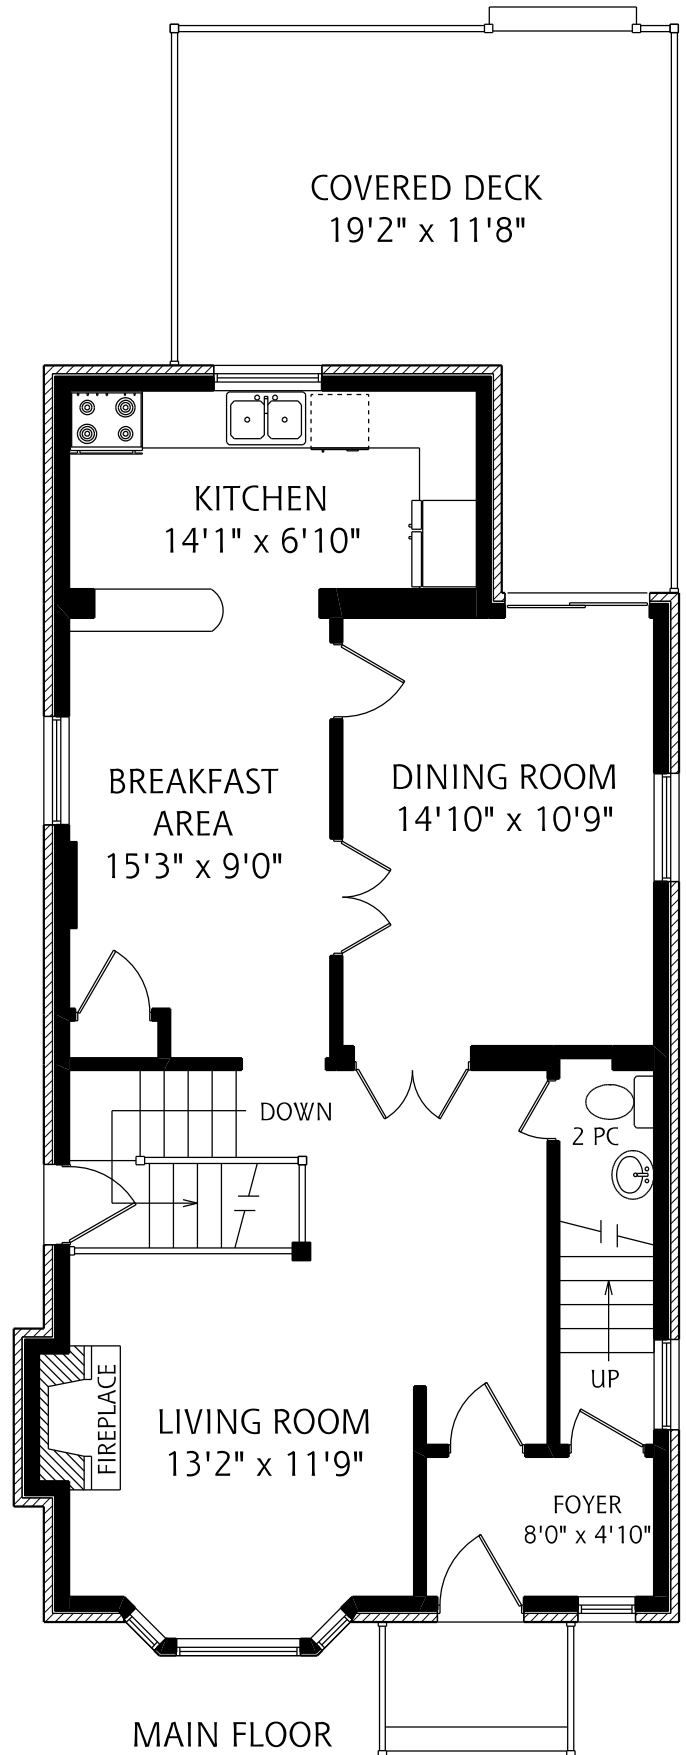

46 COWAN AVENUE

LOWER LEVEL
885 SQUARE FEET

MAIN FLOOR
930 SQUARE FEET

ALL MEASUREMENTS SHOULD BE CONSIDERED APPROXIMATE

46 COWAN AVENUE

SECOND FLOOR
930 SQUARE FEET

THIRD FLOOR
480 SQUARE FEET

ALL MEASUREMENTS SHOULD BE CONSIDERED APPROXIMATE