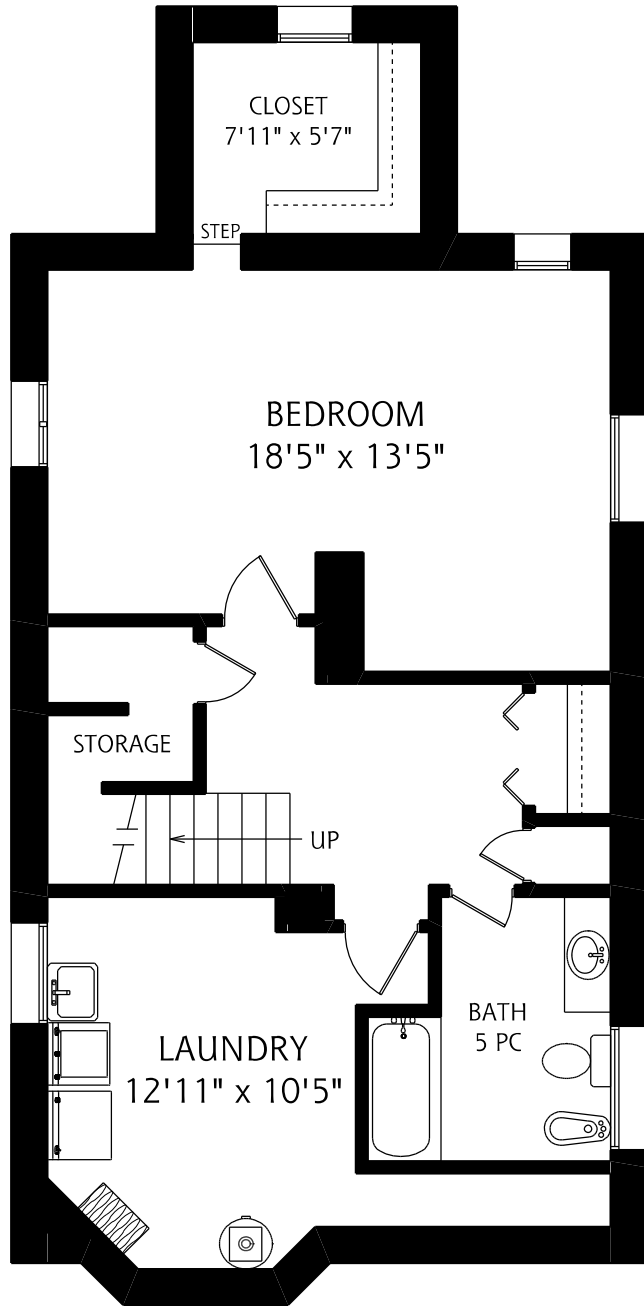

46 COWAN AVENUE

LOWER LEVEL
885 SQUARE FEET

MAIN FLOOR
930 SQUARE FEET

ALL MEASUREMENTS SHOULD BE CONSIDERED APPROXIMATE

46 COWAN AVENUE

SECOND FLOOR
930 SQUARE FEET

THIRD FLOOR
480 SQUARE FEET

ALL MEASUREMENTS SHOULD BE CONSIDERED APPROXIMATE