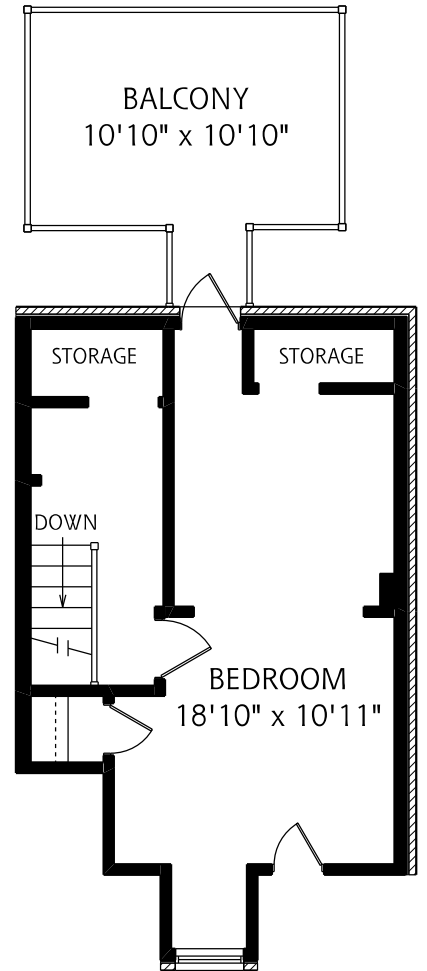

# 472 LANSDOWNE AVENUE

LOWER LEVEL  
615 SQUARE FEET

ALL MEASUREMENTS SHOULD BE CONSIDERED APPROXIMATE

MAIN FLOOR  
615 SQUARE FEET

SECOND FLOOR  
615 SQUARE FEET

THIRD FLOOR  
365 SQUARE FEET