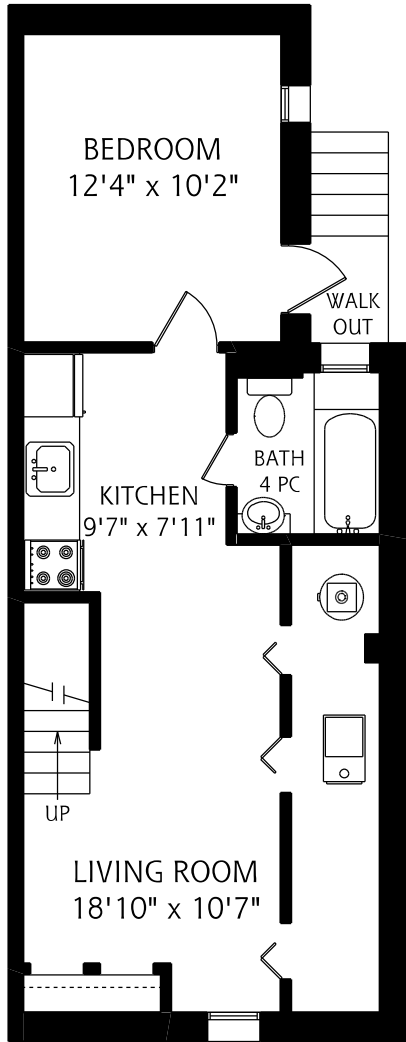

# 472 LANSDOWNE AVENUE

LOWER LEVEL  
615 SQUARE FEET

ALL MEASUREMENTS SHOULD BE CONSIDERED APPROXIMATE

MAIN FLOOR  
615 SQUARE FEET

SECOND FLOOR  
615 SQUARE FEET

THIRD FLOOR  
365 SQUARE FEET