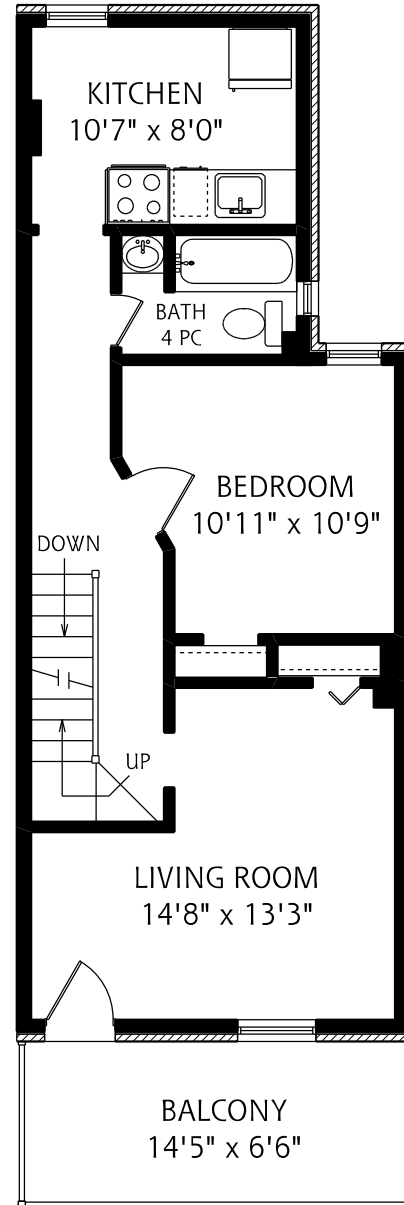

# 472 LANSDOWNE AVENUE

LOWER LEVEL  
615 SQUARE FEET

ALL MEASUREMENTS SHOULD BE CONSIDERED APPROXIMATE

MAIN FLOOR  
615 SQUARE FEET

SECOND FLOOR  
615 SQUARE FEET

THIRD FLOOR  
365 SQUARE FEET