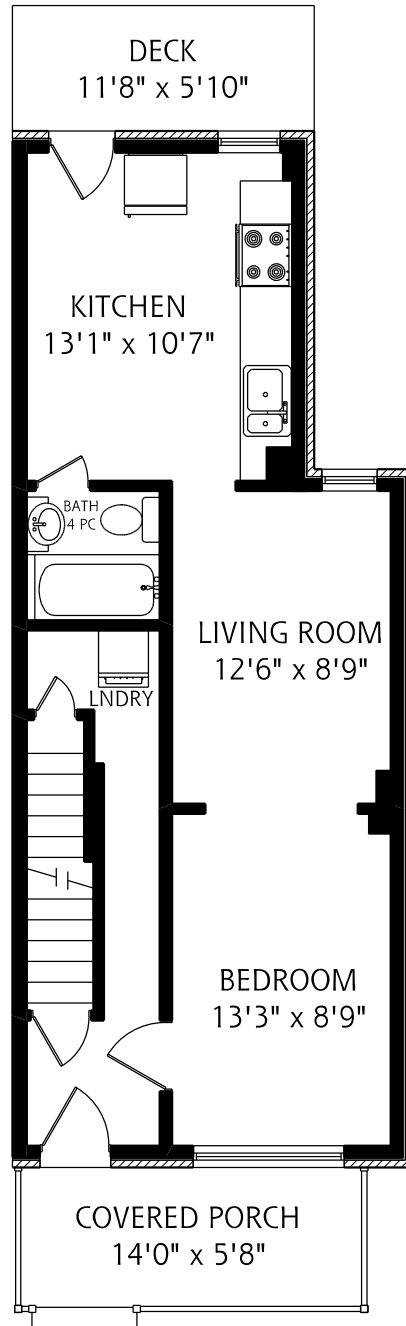

# 472 LANSDOWNE AVENUE

LOWER LEVEL  
615 SQUARE FEET

ALL MEASUREMENTS SHOULD BE CONSIDERED APPROXIMATE

MAIN FLOOR  
615 SQUARE FEET

SECOND FLOOR  
615 SQUARE FEET

THIRD FLOOR  
365 SQUARE FEET