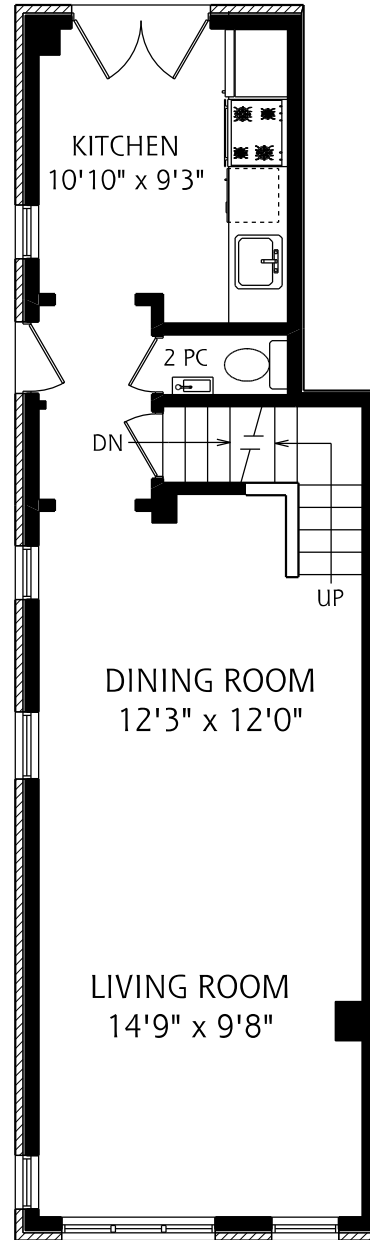

# 137 SPRUCE STREET

LOWER LEVEL  
585 SQUARE FEER

MAIN FLOOR  
585 SQUARE FEER

SECOND FLOOR  
565 SQUARE FEER

THIRD FLOOR  
170 SQUARE FEER

ALL MEASUREMENTS SHOULD BE CONSIDERED APPROXIMATE