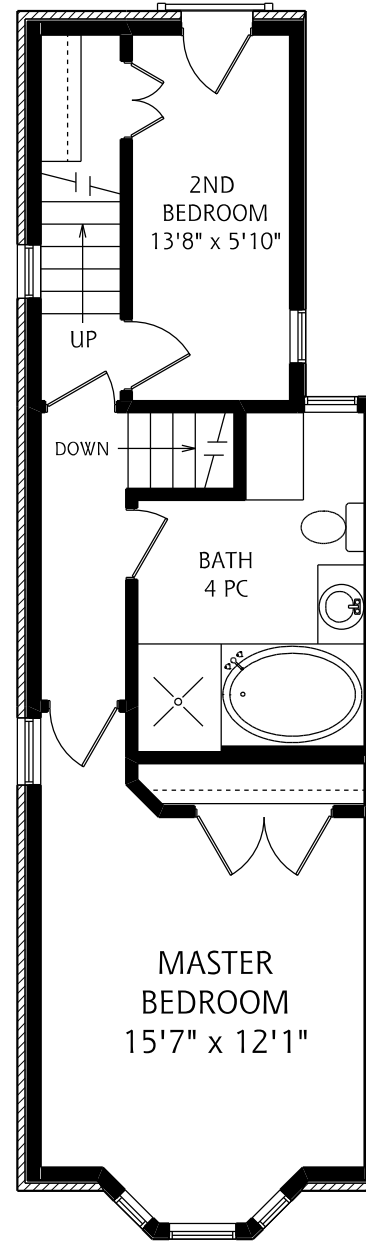

# 137 SPRUCE STREET

LOWER LEVEL  
585 SQUARE FEER

MAIN FLOOR  
585 SQUARE FEER

SECOND FLOOR  
565 SQUARE FEER

THIRD FLOOR  
170 SQUARE FEER

ALL MEASUREMENTS SHOULD BE CONSIDERED APPROXIMATE