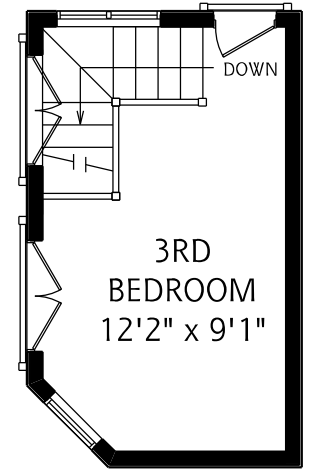

# 137 SPRUCE STREET

LOWER LEVEL  
585 SQUARE FEER

MAIN FLOOR  
585 SQUARE FEER

SECOND FLOOR  
565 SQUARE FEER

THIRD FLOOR  
170 SQUARE FEER

ALL MEASUREMENTS SHOULD BE CONSIDERED APPROXIMATE