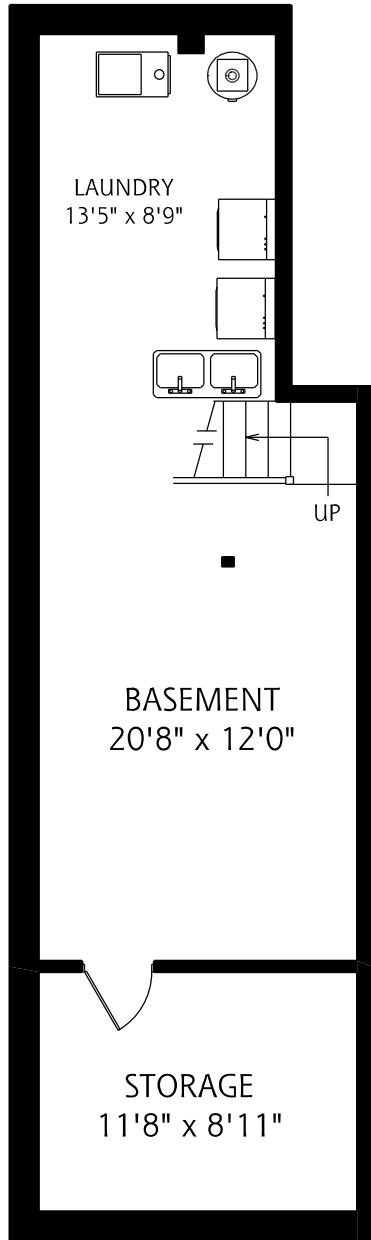

# 137 SPRUCE STREET

LOWER LEVEL  
585 SQUARE FEER

MAIN FLOOR  
585 SQUARE FEER

SECOND FLOOR  
565 SQUARE FEER

THIRD FLOOR  
170 SQUARE FEER

ALL MEASUREMENTS SHOULD BE CONSIDERED APPROXIMATE