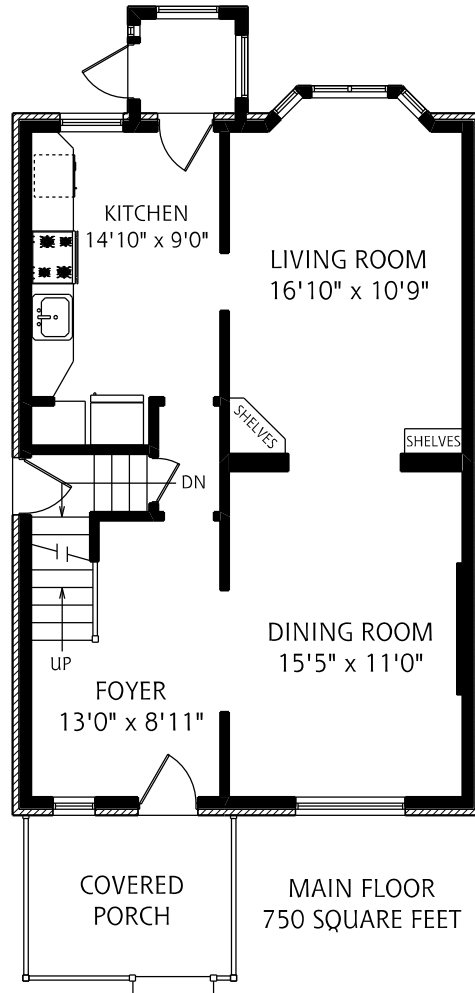

15 ALGONQUIN AVENUE

LOWER LEVEL
745 SQUARE FEET

MAIN FLOOR
750 SQUARE FEET

SECOND FLOOR
750 SQUARE FEET

THIRD FLOOR
400 SQUARE FEET

ALL MEASUREMENTS SHOULD BE CONSIDERED APPROXIMATE