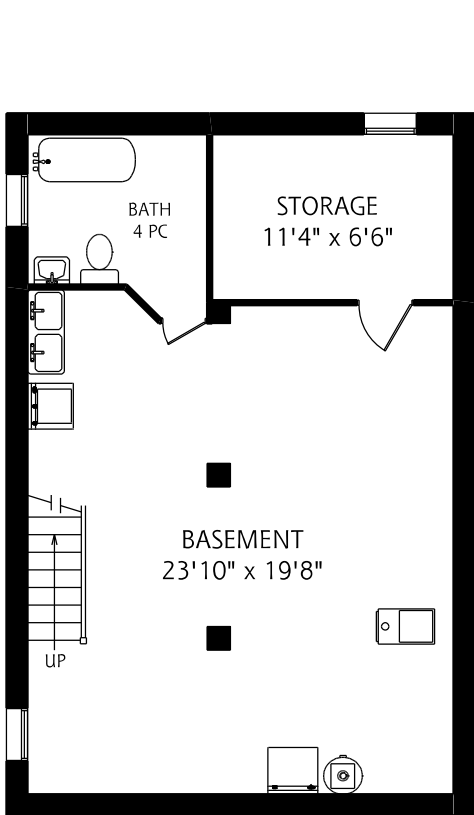

15 ALGONQUIN AVENUE

LOWER LEVEL
745 SQUARE FEET

MAIN FLOOR
750 SQUARE FEET

SECOND FLOOR
750 SQUARE FEET

THIRD FLOOR
400 SQUARE FEET

ALL MEASUREMENTS SHOULD BE CONSIDERED APPROXIMATE