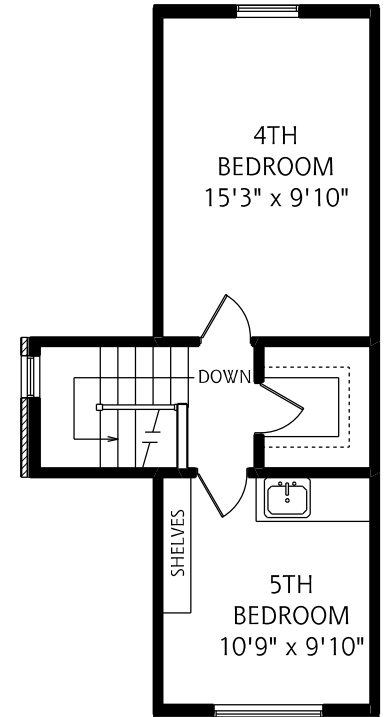

15 ALGONQUIN AVENUE

LOWER LEVEL
745 SQUARE FEET

MAIN FLOOR
750 SQUARE FEET

SECOND FLOOR
750 SQUARE FEET

THIRD FLOOR
400 SQUARE FEET

ALL MEASUREMENTS SHOULD BE CONSIDERED APPROXIMATE