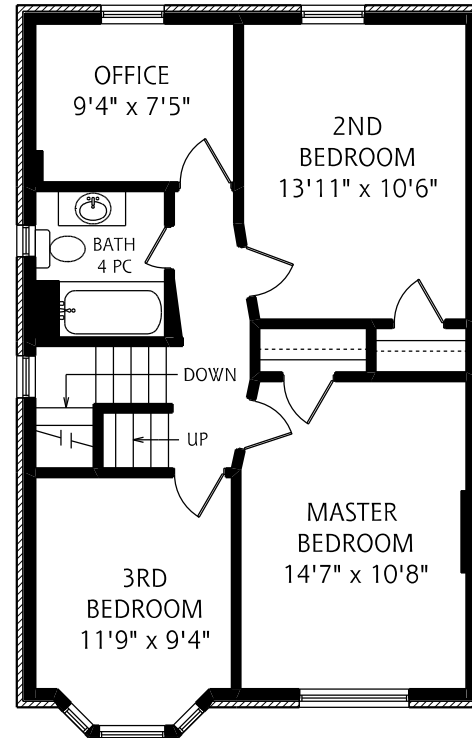

15 ALGONQUIN AVENUE

LOWER LEVEL
745 SQUARE FEET

MAIN FLOOR
750 SQUARE FEET

SECOND FLOOR
750 SQUARE FEET

THIRD FLOOR
400 SQUARE FEET

ALL MEASUREMENTS SHOULD BE CONSIDERED APPROXIMATE