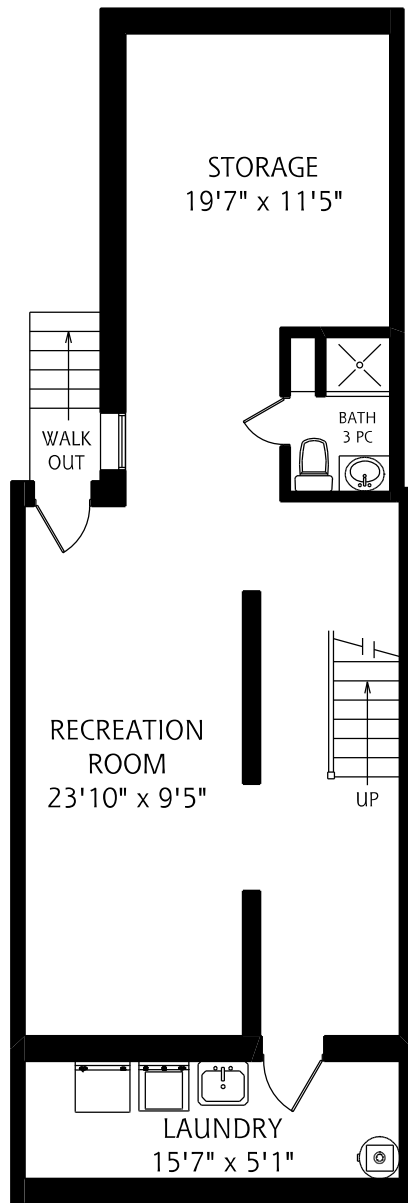

# 22 MANSFIELD AVENUE

LOWER LEVEL  
820 SQUARE FEET

MAIN FLOOR  
710 SQUARE FEET

SECOND FLOOR  
710 SQUARE FEET

ALL MEASUREMENTS SHOULD BE CONSIDERED APPROXIMATE

15 FOOT SCALE