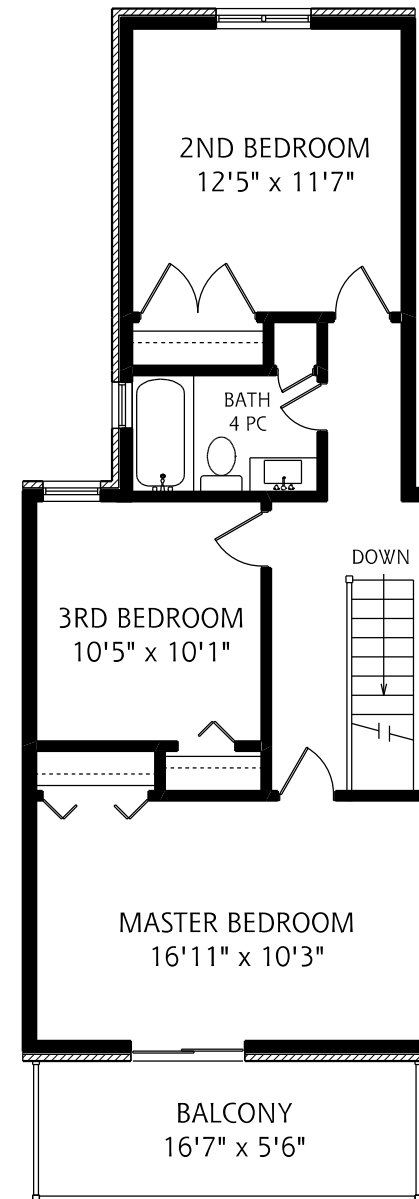

# 22 MANSFIELD AVENUE

LOWER LEVEL  
820 SQUARE FEET

MAIN FLOOR  
710 SQUARE FEET

SECOND FLOOR  
710 SQUARE FEET

ALL MEASUREMENTS SHOULD BE CONSIDERED APPROXIMATE

15 FOOT SCALE