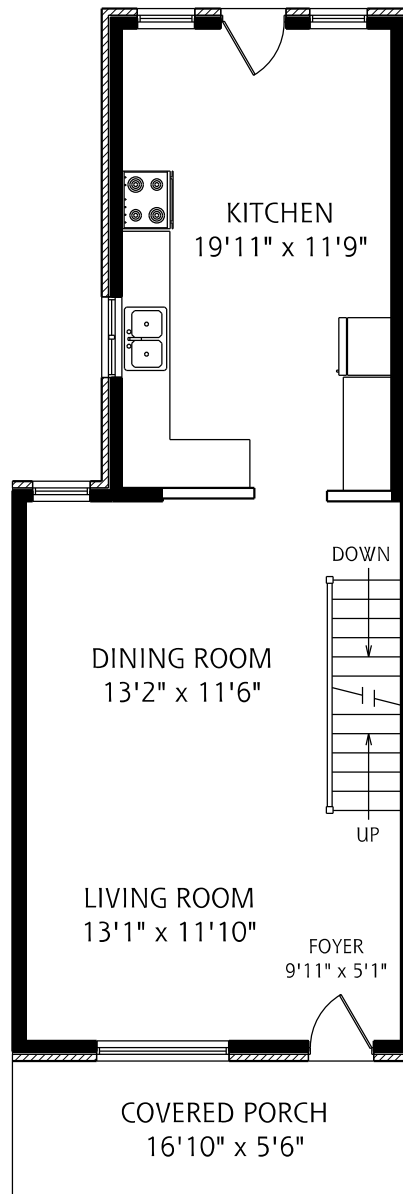

# 22 MANSFIELD AVENUE

LOWER LEVEL  
820 SQUARE FEET

MAIN FLOOR  
710 SQUARE FEET

SECOND FLOOR  
710 SQUARE FEET

ALL MEASUREMENTS SHOULD BE CONSIDERED APPROXIMATE

15 FOOT SCALE