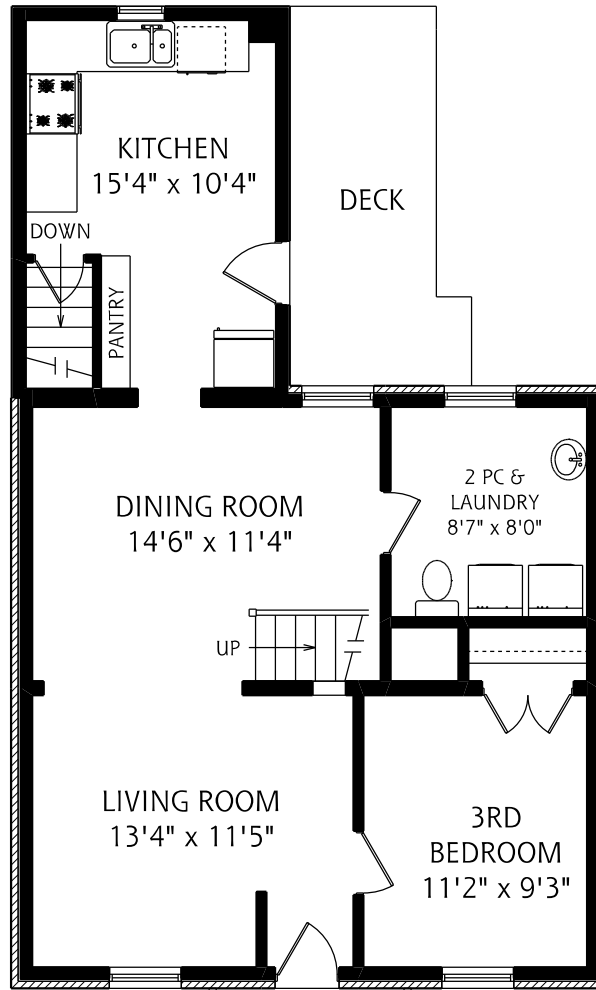

20 GARDEN AVENUE

LOWER LEVEL
810 SQUARE FEET

MAIN FLOOR
810 SQUARE FEET

SECOND FLOOR
475 SQUARE FEET

ALL MEASUREMENTS SHOULD BE CONSIDERED APPROXIMATE

15 FOOT SCALE