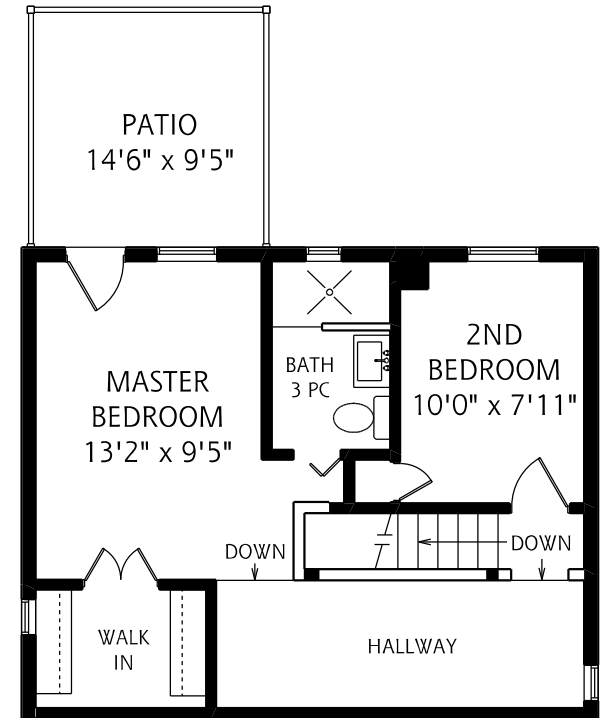

20 GARDEN AVENUE

LOWER LEVEL
810 SQUARE FEET

MAIN FLOOR
810 SQUARE FEET

SECOND FLOOR
475 SQUARE FEET

ALL MEASUREMENTS SHOULD BE CONSIDERED APPROXIMATE

15 FOOT SCALE