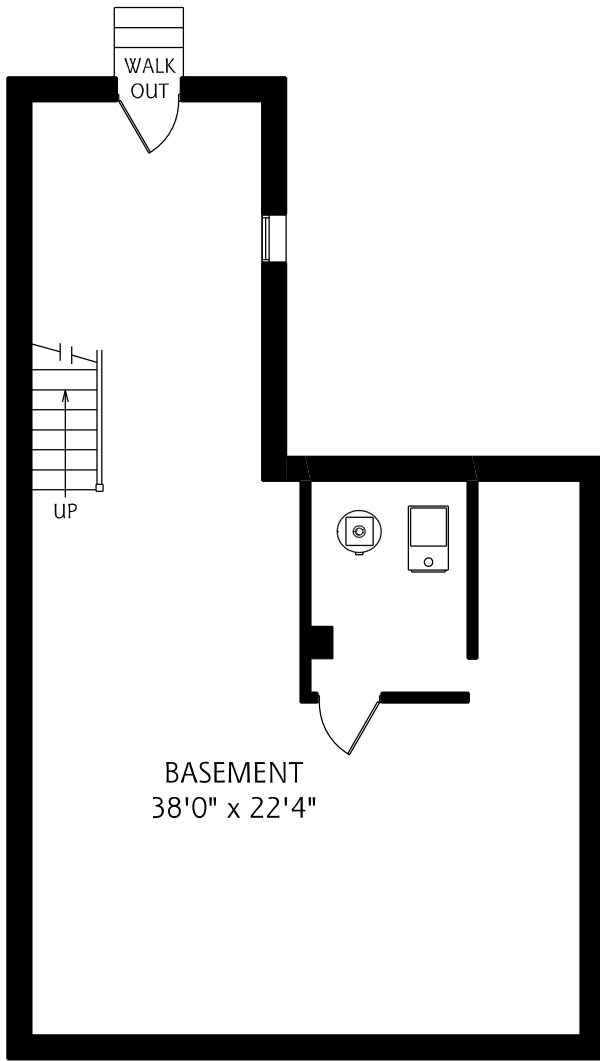

20 GARDEN AVENUE

LOWER LEVEL
810 SQUARE FEET

MAIN FLOOR
810 SQUARE FEET

SECOND FLOOR
475 SQUARE FEET

ALL MEASUREMENTS SHOULD BE CONSIDERED APPROXIMATE

15 FOOT SCALE