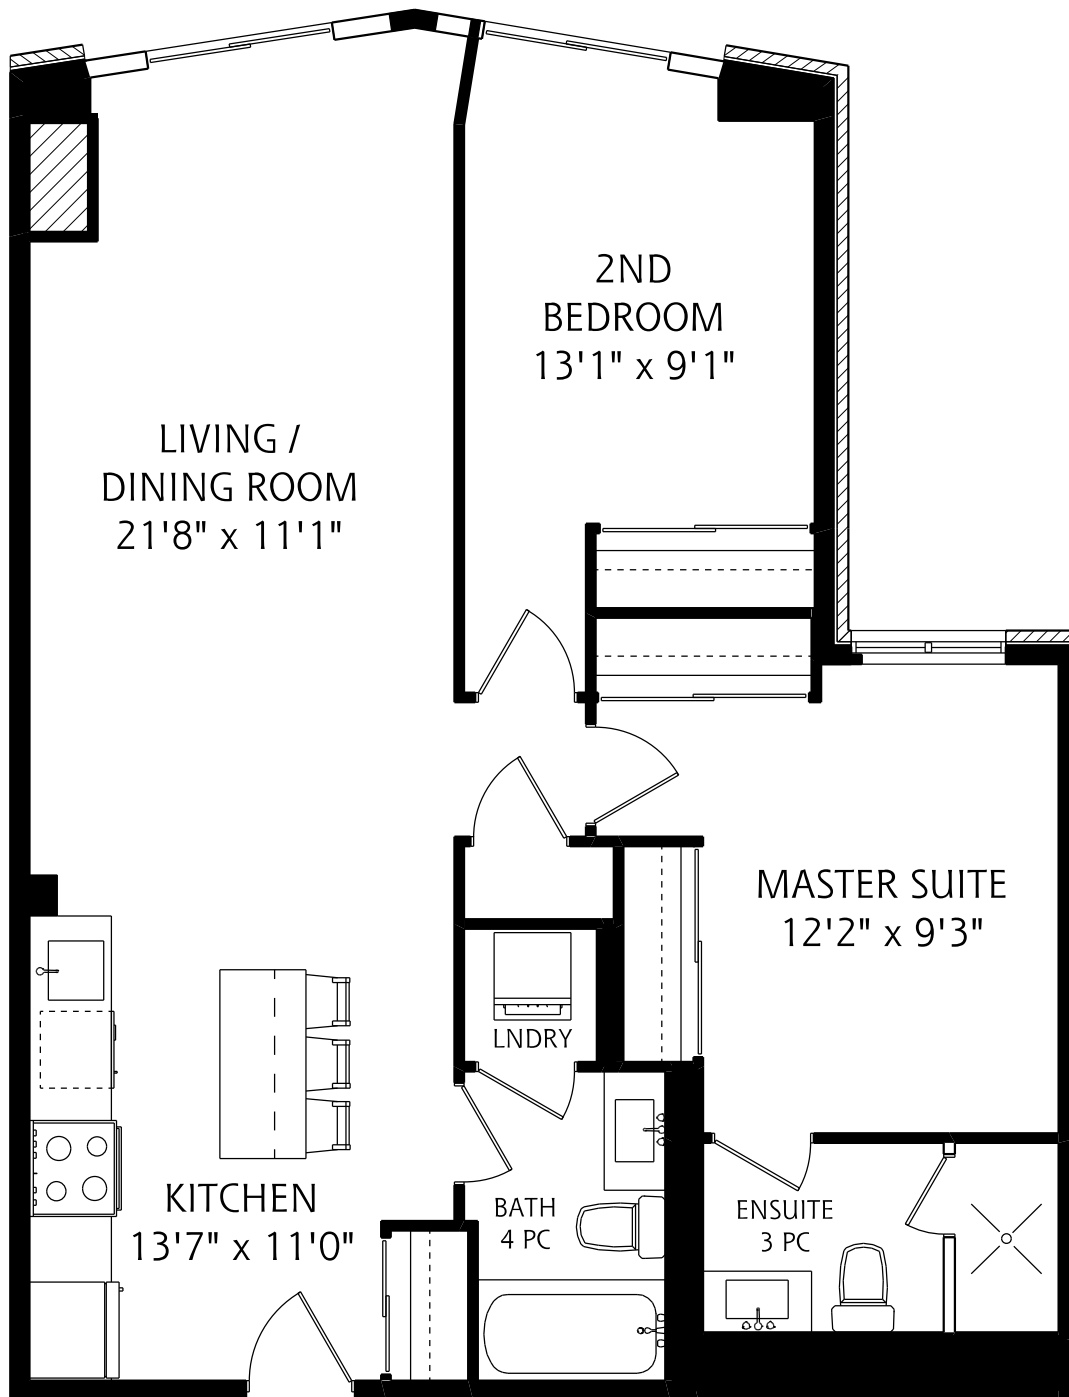

1169 QUEEN STREET WEST SUITE #622

890 SQUARE FEET

ALL MEASUREMENTS SHOULD BE CONSIDERED APPROXIMATE