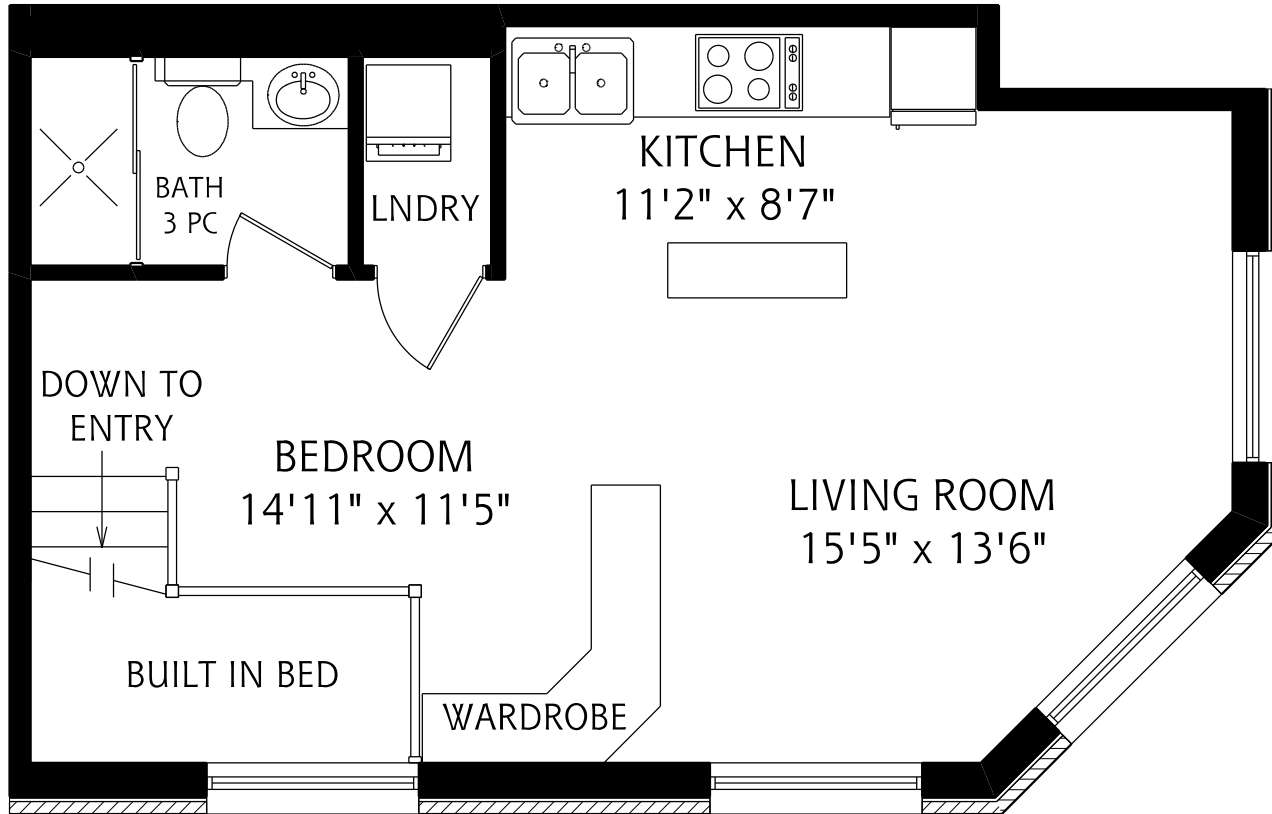

284 ST HELENS AVENUE

UNIT #124

540 SQUARE FEET

ALL MEASUREMENTS SHOULD BE CONSIDERED APPROXIMATE

5 FOOT SCALE