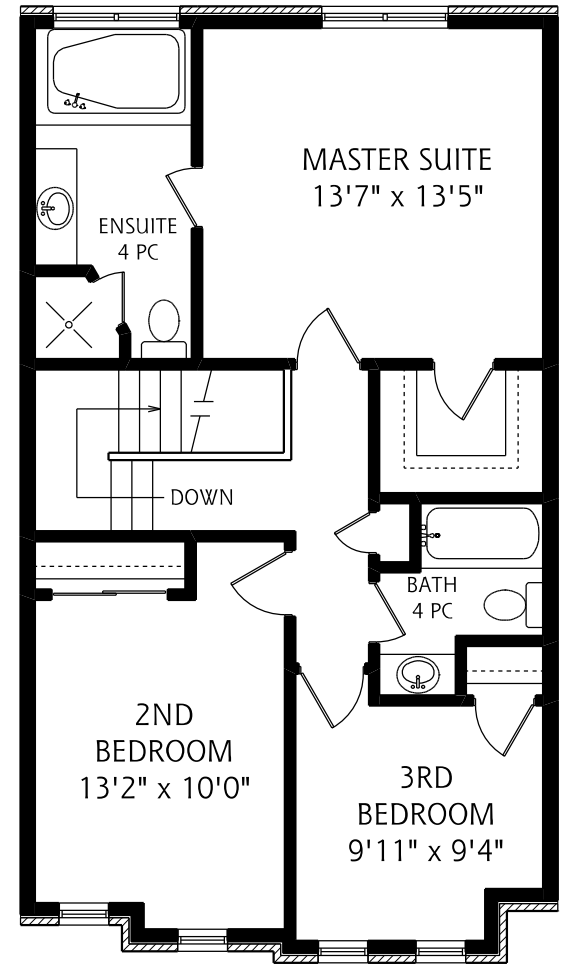

4850 CAPRI CRESCENT

LOWER LEVEL
640 SQUARE FEET

ALL MEASUREMENTS SHOULD BE CONSIDERED APPROXIMATE

MAIN FLOOR
640 SQUARE FEET

SECOND FLOOR
820 SQUARE FEET