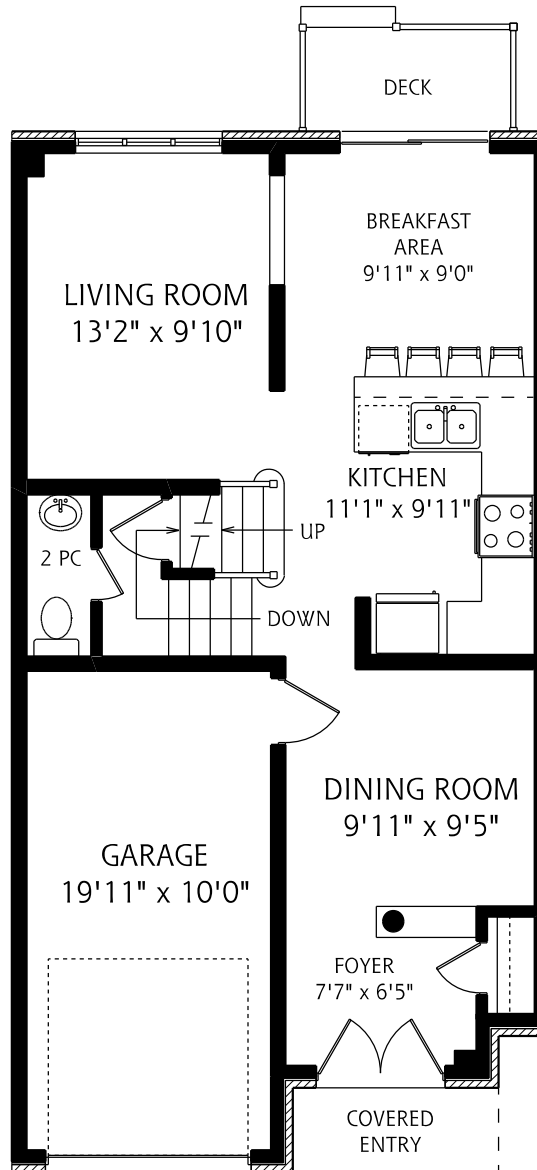

4850 CAPRI CRESCENT

LOWER LEVEL
640 SQUARE FEET

ALL MEASUREMENTS SHOULD BE CONSIDERED APPROXIMATE

MAIN FLOOR
640 SQUARE FEET

SECOND FLOOR
820 SQUARE FEET