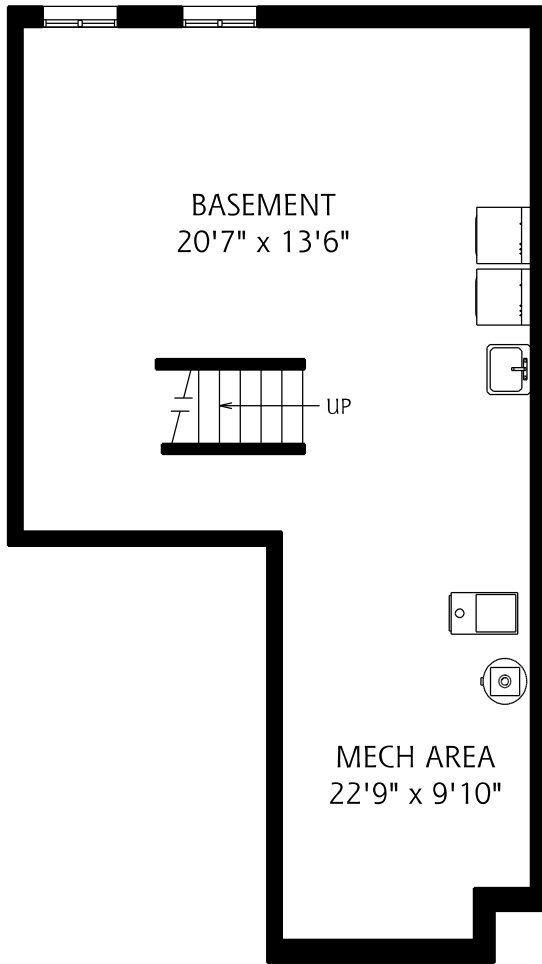

4850 CAPRI CRESCENT

LOWER LEVEL
640 SQUARE FEET

ALL MEASUREMENTS SHOULD BE CONSIDERED APPROXIMATE

MAIN FLOOR
640 SQUARE FEET

SECOND FLOOR
820 SQUARE FEET