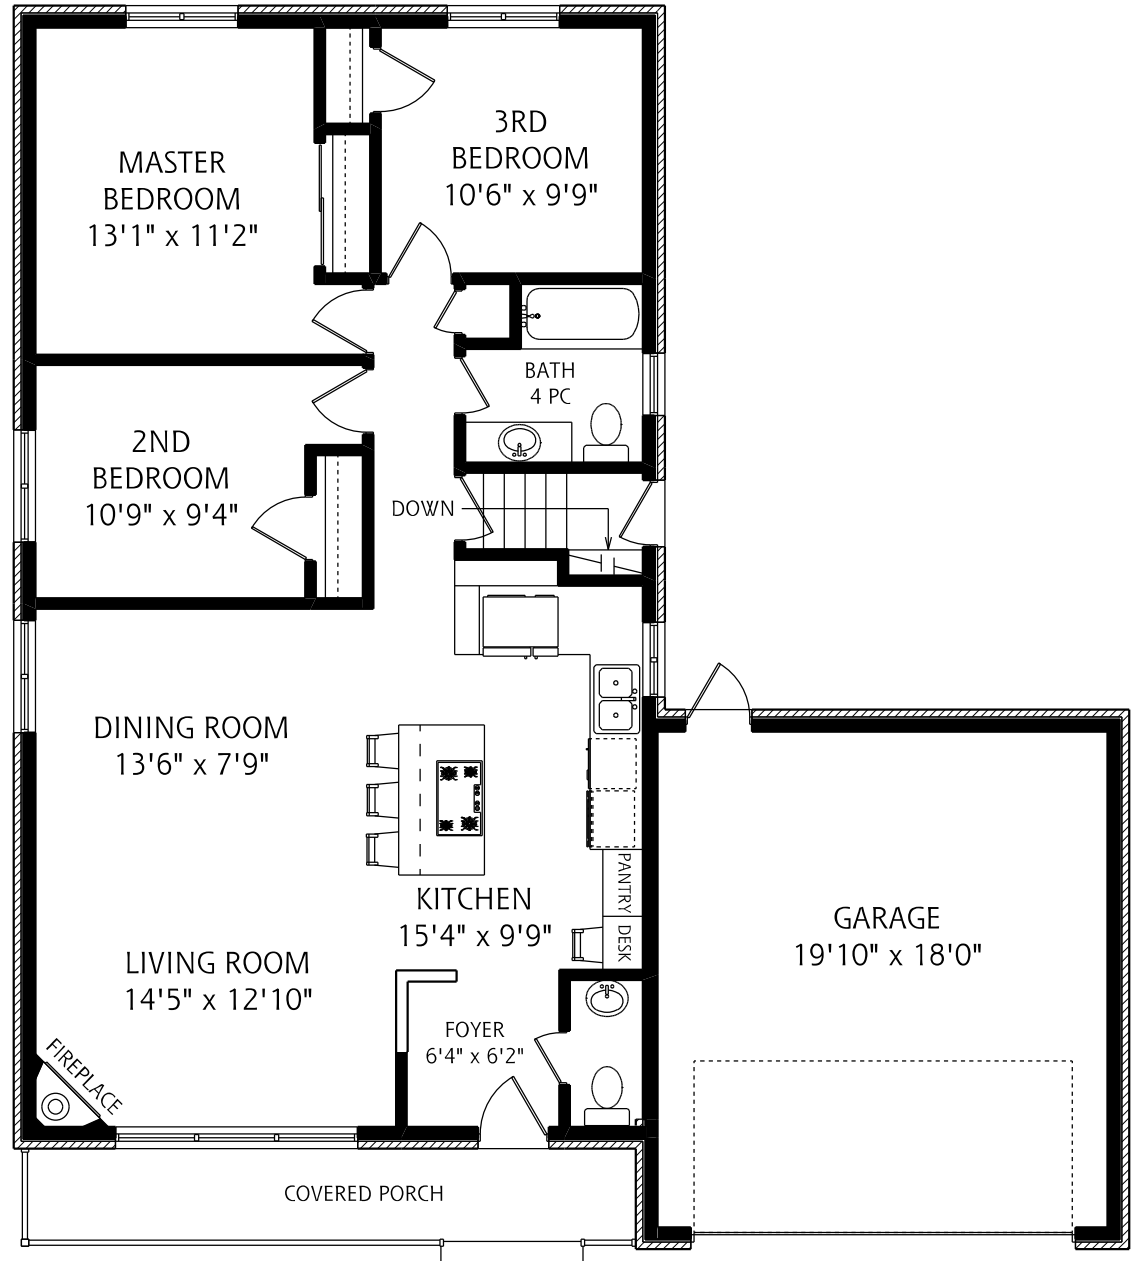

# 1351 OGDEN AVENUE

LOWER LEVEL  
1,195 SQUARE FEET

MAIN FLOOR  
1,195 SQUARE FEET

ALL MEASUREMENTS SHOULD BE CONSIDERED APPROXIMATE