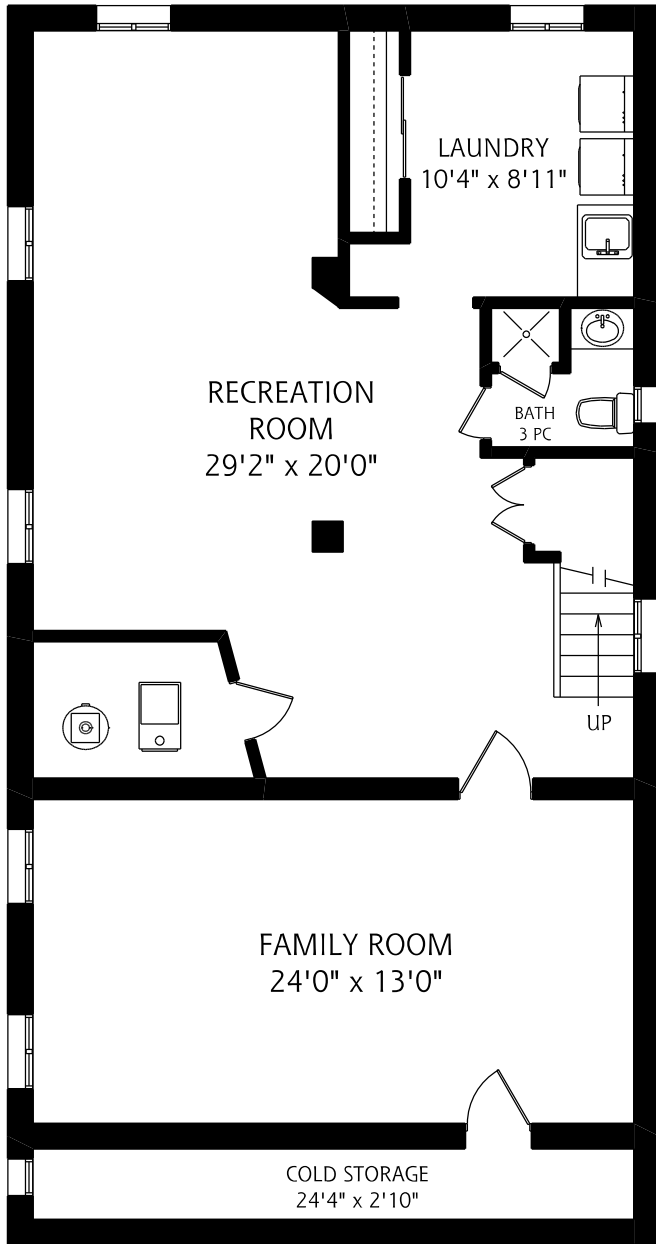

# 1351 OGDEN AVENUE

LOWER LEVEL  
1,195 SQUARE FEET

MAIN FLOOR  
1,195 SQUARE FEET

ALL MEASUREMENTS SHOULD BE CONSIDERED APPROXIMATE