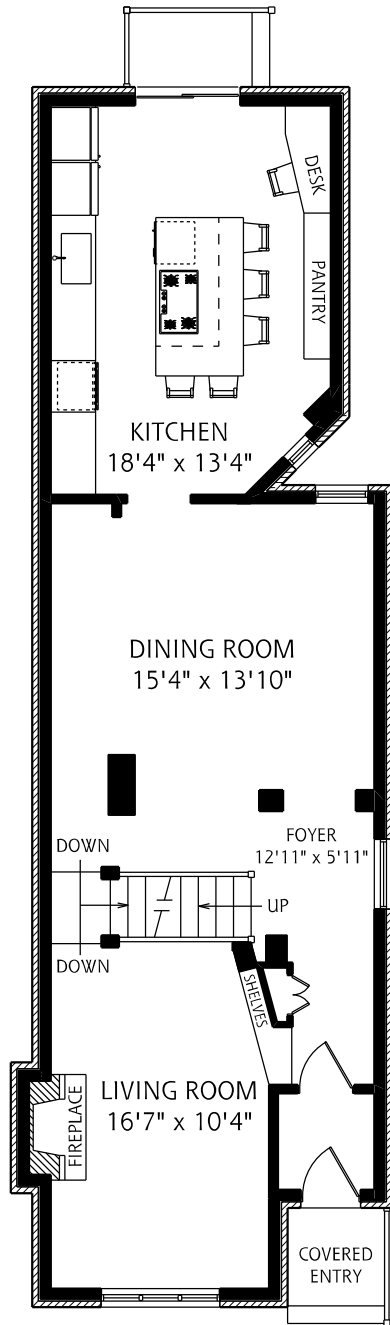

MAIN FLOOR
925 SQUARE FEET