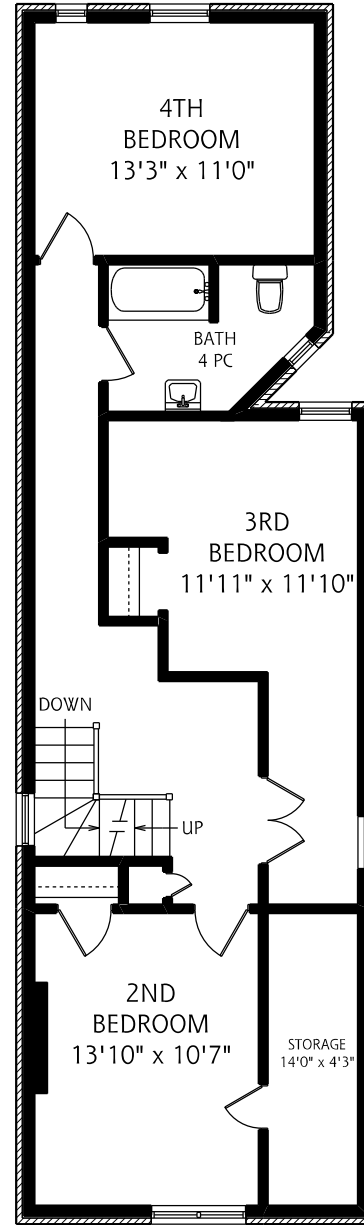

SECOND FLOOR
945 SQUARE FEET