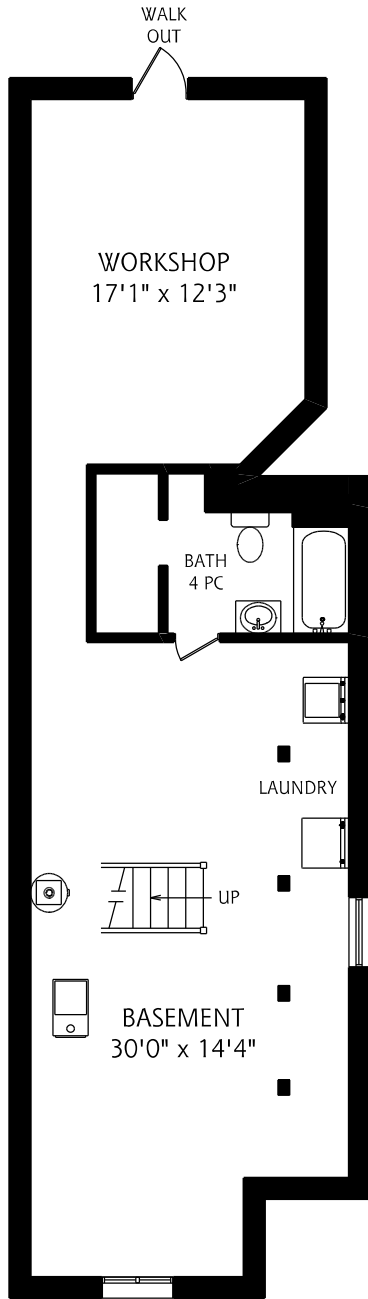

119 COWAN AVENUE

LOWER LEVEL
925 SQUARE FEET