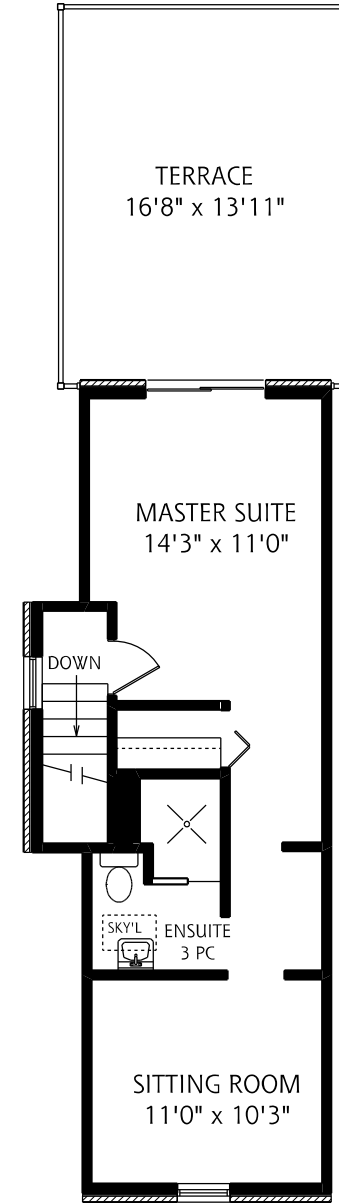

THIRD FLOOR
495 SQUARE FEET